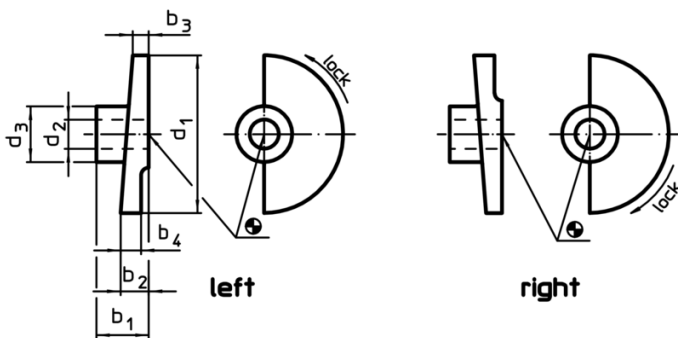

Door Catches

22260.0112

Product Description

Material

- Sintered steel

Assembly

Not suitable for fastening by welded connection. Secure by using pins.

Drawing

Order information

| d ₁ | d ₂ H8 | d ₃ | Dimensions | | | | [g] | Art. No. |
|--------------------------------|----------------------|----------------|----------------|----------------|----------------|----------------|-----|------------|
| | | | b ₁ | b ₂ | b ₃ | b ₄ | | |
| locking by turning to the left | | | | | | | | |
| 65 | 12 | 23 | 20 | 10 | 5 | 7,2 | 103 | 22260.0112 |