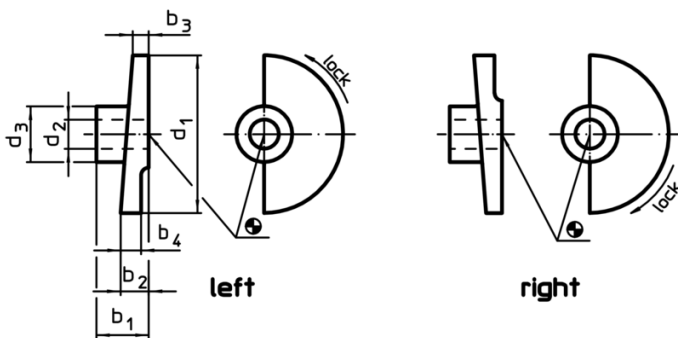

Door Catches

22260.0110

Product Description

Material

- Sintered steel

Assembly

Not suitable for fastening by welded connection. Secure by using pins.

Drawing

Order information

d ₁	d ₂ H8	Dimensions					[g]	Art. No.
		d ₃	b ₁	b ₂	b ₃	b ₄		
locking by turning to the left								
35	10	18	15	7	3	7	31	22260.0110

Application example