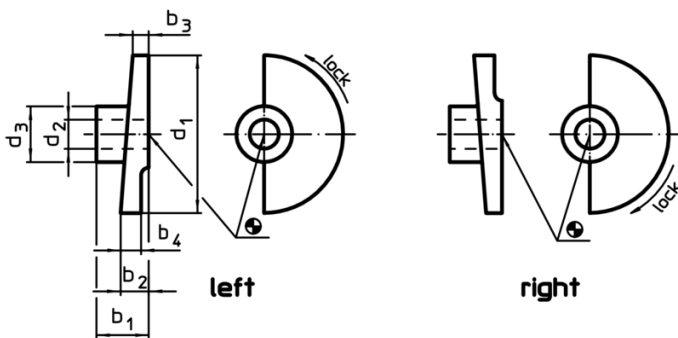

Door Catches

22260.0010

Product Description

Material

- Sintered steel

Assembly

Not suitable for fastening by welded connection. Secure by using pins.

Drawing

Order information

| d ₁ | d ₂ H8 | Dimensions | | | | | [g] | Art. No. |
|---------------------------------|----------------------|----------------|----------------|----------------|----------------|----------------|-----|------------|
| | | d ₃ | b ₁ | b ₂ | b ₃ | b ₄ | | |
| locking by turning to the right | | | | | | | | |
| 35 | 10 | 18 | 15 | 7 | 3 | 7 | 31 | 22260.0010 |