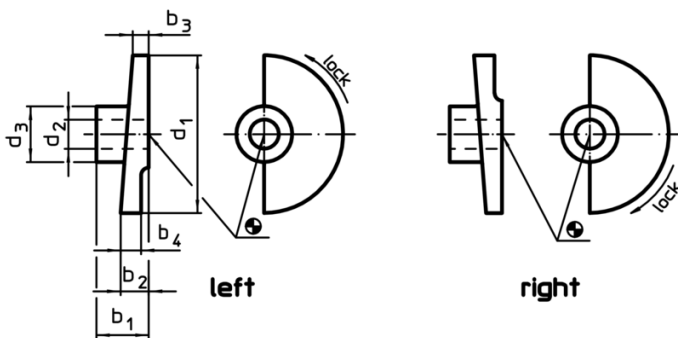

Door Catches

22260.0008

Product Description

Material

- Sintered steel

Assembly

Not suitable for fastening by welded connection. Secure by using pins.

Drawing

Order information

d ₁	d ₂ H8	d ₃	Dimensions				[g]	Art. No.
			b ₁	b ₂	b ₃	b ₄		
[mm]								
locking by turning to the right								
35	8	18	15	7	3	7	33	22260.0008

Application example