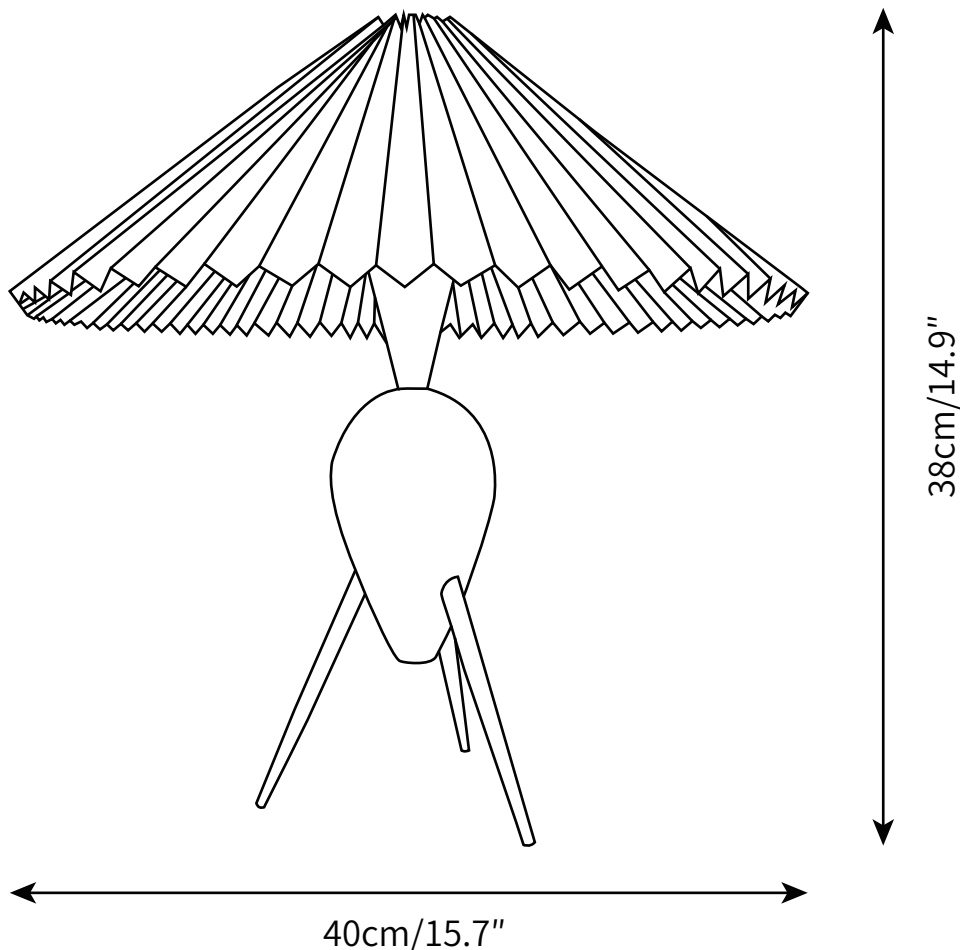

MIAN TABLE LAMP
TABLE LAMP

SPECIFICATION SHEET
INTERNATIONAL

MIAN TABLE LAMP

TABLE LAMP

SPECIFICATION SHEET

INTERNATIONAL

ABOUT

At first glance this looks like a very traditional table lamp, but look twice and you'll find a very playful and quirky design featuring great details and fantastic use of burl wood. The very stylish and vivid wood grain makes this lamp a subtle conversation piece with a sense of humor.

LEAD TIME

4 - 7 weeks

LIGHT SOURCE

E14 40W LED
2700K warm white
Not dimmable
Lamp included

FLEX CORD COLOURS

Black Switched Plug Wire,
Length 150cm / 59"

PRODUCT SIZE

Dia 40cm x H 38cm