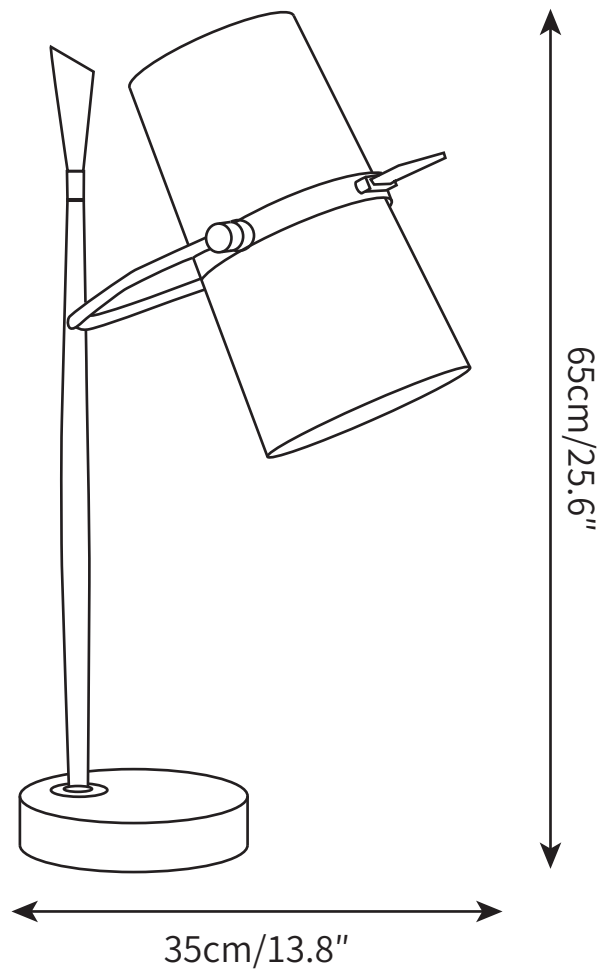

YASMIN TABLE LAMP  
TABLE LAMP

SPECIFICATION SHEET  
INTERNATIONAL

# YASMIN TABLE LAMP

TABLE LAMP

SPECIFICATION SHEET

INTERNATIONAL

## PRODUCT SIZE

Dia 35cm x H 65cm