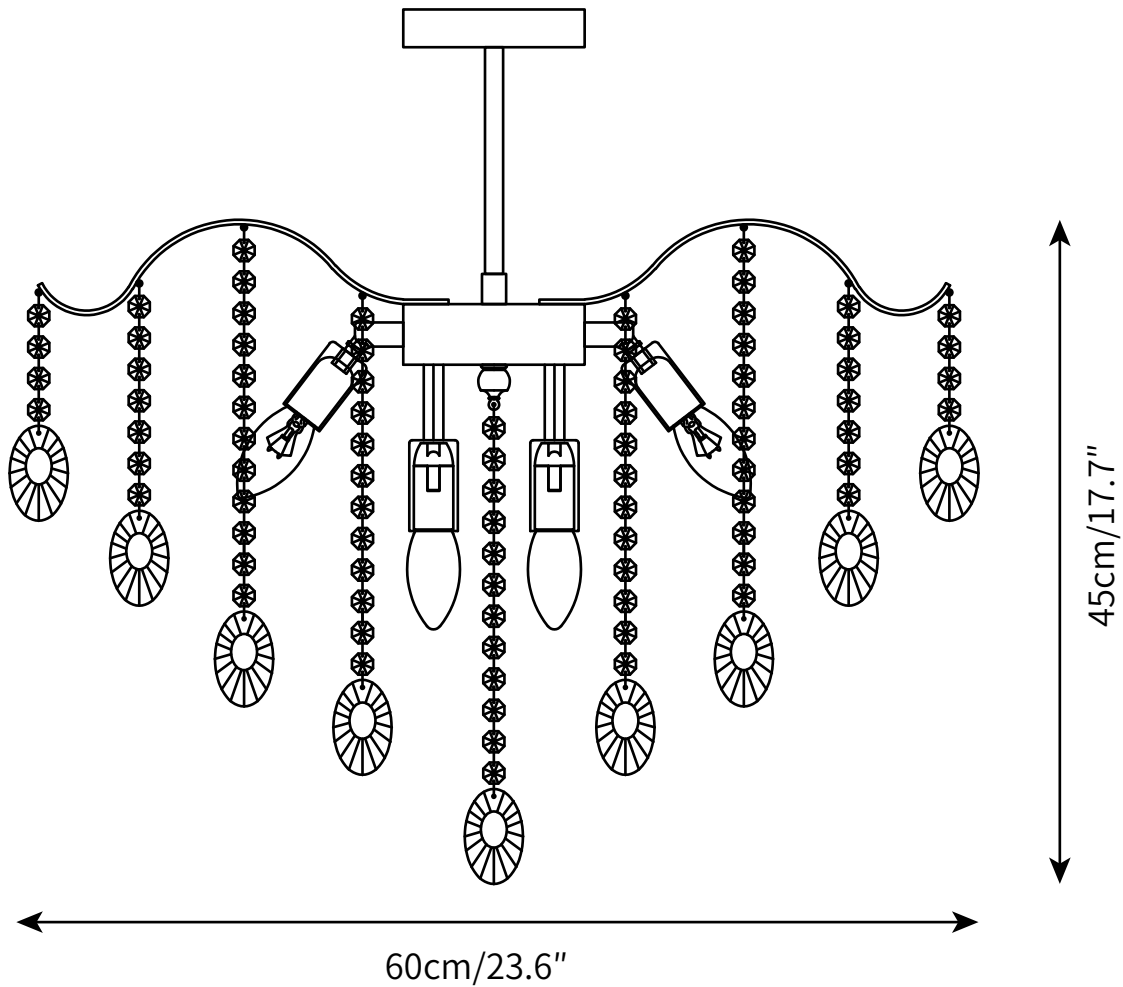

WINDCHIME CRYSTAL CHANDELIER
CHANDELIERS

SPECIFICATION SHEET
INTERNATIONAL

WINDCHIME CRYSTAL CHANDELIER

CHANDELIERS

SPECIFICATION SHEET
INTERNATIONAL

ABOUT

An exclusive that becomes a highlight in every room with its sumptuous crystal Chandelier. Numerous chains with large and small crystals hang from the curved arms of the Gold-colored frame, which shimmer and sparkle in the light. Together with the color of the frame, it gives an elegant shine. The perfect light for classic, elegantly furnished living rooms and bedrooms as well as high-end gastronomic spaces.

LEAD TIME

4 - 7 weeks

LIGHT SOURCE

E14 15W LED
2700K warm white
Not dimmable
Lamp included

INSTALLATION

Ceiling mount,
hardwired.

ROD LENGTH

Rod lengths range between
50cm-150cm, in

PRODUCT SIZE

Dia 60cm x H 45cm

FITTING FINISHES

Gold

SHADE COLOURS

Amber, Clear

Materials

Metal, Crystal