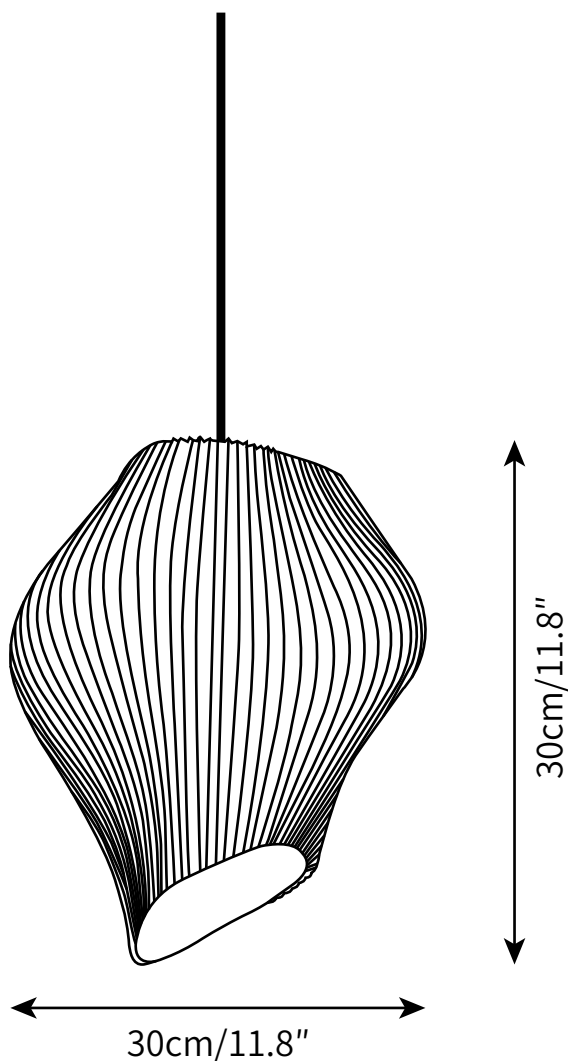

WAVE PENDANT LAMP
PENDANT

SPECIFICATION SHEET
INTERNATIONAL

WAVE PENDANT LAMP

PENDANT

SPECIFICATION SHEET
INTERNATIONAL

ABOUT

We wanted to create a smaller version of the wave lamp with a similar free flowing pattern inspired by waves. The shade had to be completely organic but also modern at the same time. This is a truly beautiful art piece that has a completely different character on all sides depending on which angle you look at it. This makes it very unique and a beautiful conversational piece and sculpture for the home.

LEAD TIME

4 - 7 weeks

LIGHT SOURCE

E27 40W LED
2700K warm white
Not dimmable
Lamp included

INSTALLATION

Ceiling mount

FLEX CORD COLOURS

Black Braided Cable,
Length 150cm / 59".

PRODUCT SIZE

Dia 30cm x H 30cm

FITTING FINISHES

White

SHADE COLOURS

White

CERTIFICATION

CE/CCC/UL/SAA/KC