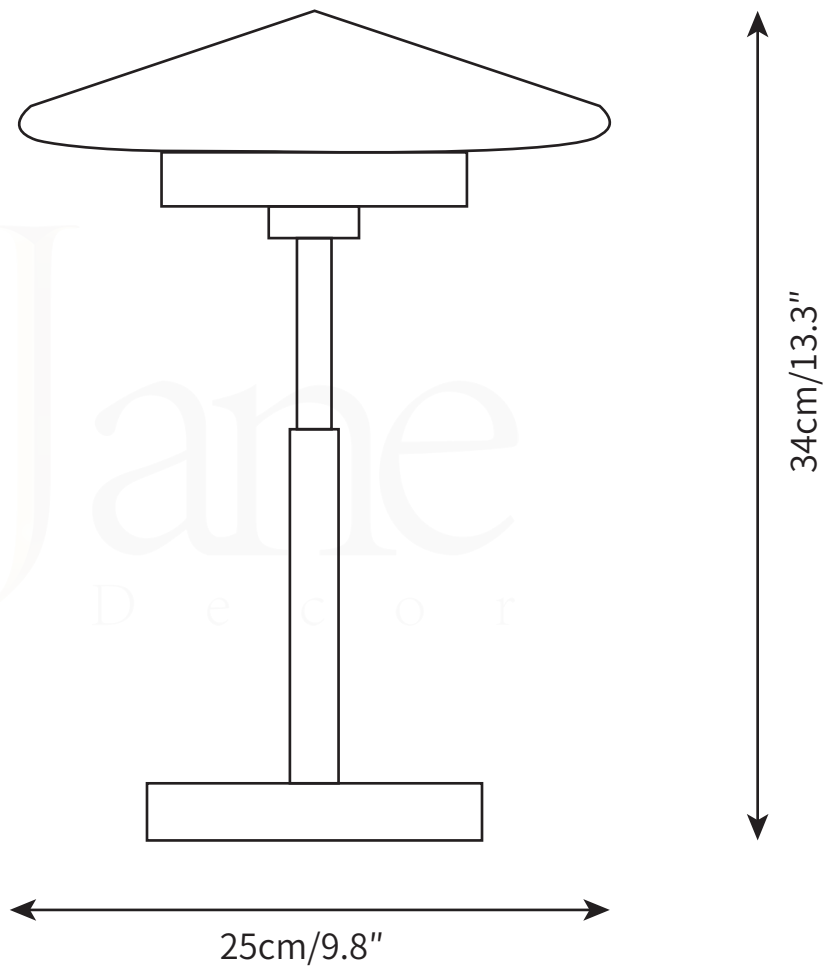

WAGENFELD TABLE LAMP
TABLE LAMP

SPECIFICATION SHEET
INTERNATIONAL

WAGENFELD TABLE LAMP

TABLE LAMP

SPECIFICATION SHEET

INTERNATIONAL

ABOUT

With metal pole and elegant milky glass shade, this bedside lamp looks vintage and so gorgeous. Minimalist design can turn your home into decent and tasteful.

LEAD TIME

4 - 7 weeks

LIGHT SOURCE

Integrated LED,
Warm White (2700K to 3300K),
Cool White (3300K to 5300K),
Not dimmable

FLEX CORD COLOURS

Black Switched Plug Wire,
Length 150cm / 59"

PRODUCT SIZE

Dia 25cm x H 34cm

FITTING FINISHES

Black+Silver

SHADE COLOURS

White

Materials

Metal, Glass

CERTIFICATION

CE/CCC/UL/SAA/KC

WARRANTY

3 years

Voltage

AC 110-240V

WEIGHT

3 kg