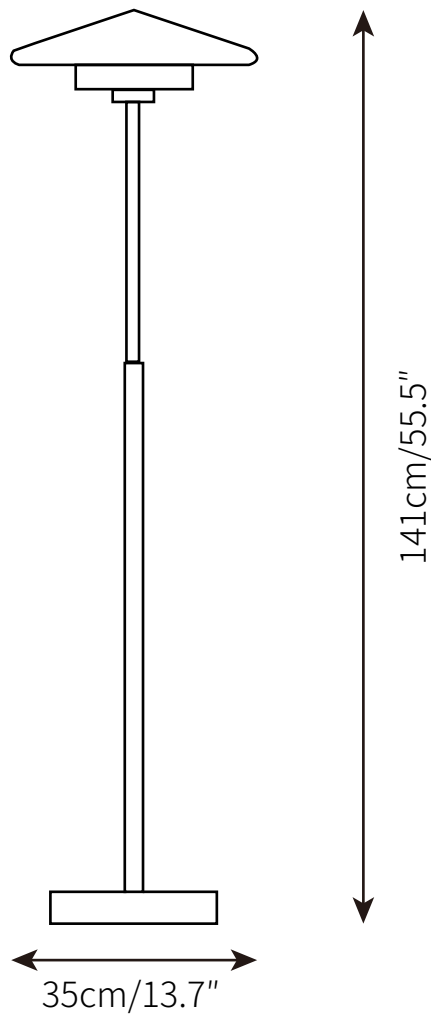

WAGENFELD FLOOR LAMP
FLOOR LAMP

SPECIFICATION SHEET
INTERNATIONAL

WAGENFELD FLOOR LAMP

FLOOR LAMP

SPECIFICATION SHEET
INTERNATIONAL

ABOUT

With metal pole and elegant milky glass shade, this Floor lamp looks vintage and so gorgeous. Minimalist design can turn your home into decent and tasteful. Based on our research result, milky white glass shade can effectively minimize glare and eye strain than transparent and cloth material lampshade. Because the glass shade we use can filter the glare from light source and create a soft glow, which is more natural and comfortable.

LEAD TIME

4 - 7 weeks

LIGHT SOURCE

Integrated LED,
Warm White (2700K to 3300K),
Cool White (3300K to 5300K),
Not dimmable

FLEX CORD COLOURS

Black Switched Plug Wire,
Length 200cm / 78.7"

PRODUCT SIZE

Dia 35cm x H 141cm