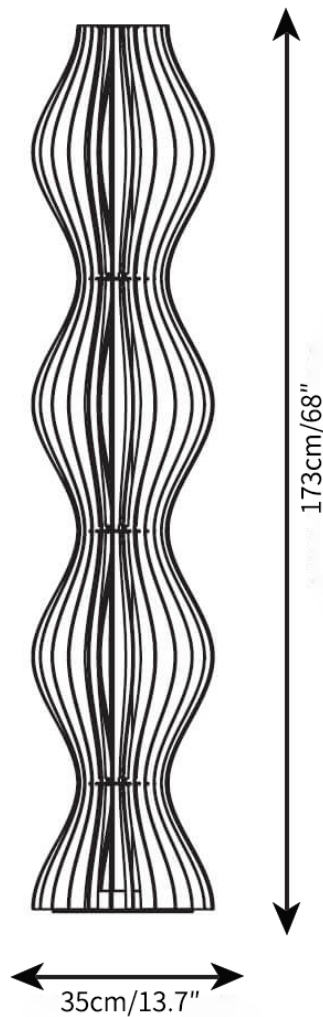

VAPORF LOOR LAMP
FLOOR LAMP

SPECIFICATION SHEET
INTERNATIONAL

VAPOR FLOOR LAMP

FLOOR LAMP

SPECIFICATION SHEET
INTERNATIONAL

ABOUT

The essence of light interpreted through a tall and curvaceous form portraying a fluid and statuesque nature. Vapor is both a floor lamp and design object of magnetic appeal, which enhances interiors by instilling a sense of vibrant harmony.

LEAD TIME

4 - 7 weeks

LIGHT SOURCE

Integrated LED,
Warm White (2700K to 3300K),
Cool White (3300K to 5300K),
Not dimmable

FLEX CORD COLOURS

Black Switched Plug Wire,
Length 200cm / 78.7"

PRODUCT SIZE

Dia 19cm x H 50cm

ABOUT

The essence of light interpreted through a tall and curvaceous form portraying a fluid and statuesque nature. Vapor is both a floor lamp and design object of magnetic appeal, which enhances interiors by instilling a sense of vibrant harmony.

LEAD TIME

4 - 7 weeks

LIGHT SOURCE

Integrated LED,
Warm White (2700K to 3300K),
Cool White (3300K to 5300K),
Not dimmable

FLEX CORD COLOURS

Black Switched Plug Wire,
Length 200cm / 78.7"

PRODUCT SIZE

Dia 35cm x H 173cm