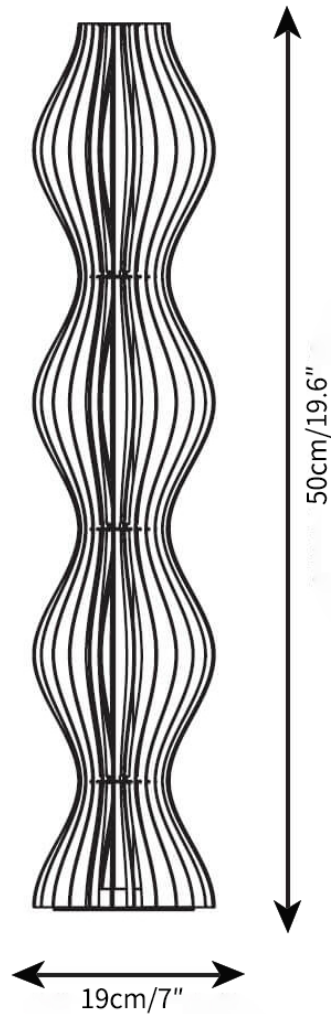

VAPORF LOOR LAMP
FLOOR LAMP

SPECIFICATION SHEET
INTERNATIONAL

VAPOR FLOOR LAMP

FLOOR LAMP

SPECIFICATION SHEET
INTERNATIONAL

ABOUT

The essence of light interpreted through a tall and curvaceous form portraying a fluid and statuesque nature. Vapor is both a floor lamp and design object of magnetic appeal, which enhances interiors by instilling a sense of vibrant harmony.

LEAD TIME

4 - 7 weeks

LIGHT SOURCE

Integrated LED,
Warm White (2700K to 3300K),
Cool White (3300K to 5300K),
Not dimmable

FLEX CORD COLOURS

Black Switched Plug Wire,
Length 200cm / 78.7"

PRODUCT SIZE

Dia 19cm x H 50cm

ABOUT

The essence of light interpreted through a tall and curvaceous form portraying a fluid and statuesque nature. Vapor is both a floor lamp and design object of magnetic appeal, which enhances interiors by instilling a sense of vibrant harmony.

LEAD TIME

4 - 7 weeks

LIGHT SOURCE

Integrated LED,
Warm White (2700K to 3300K),
Cool White (3300K to 5300K),
Not dimmable

FLEX CORD COLOURS

Black Switched Plug Wire,
Length 200cm / 78.7"

PRODUCT SIZE

Dia 35cm x H 173cm