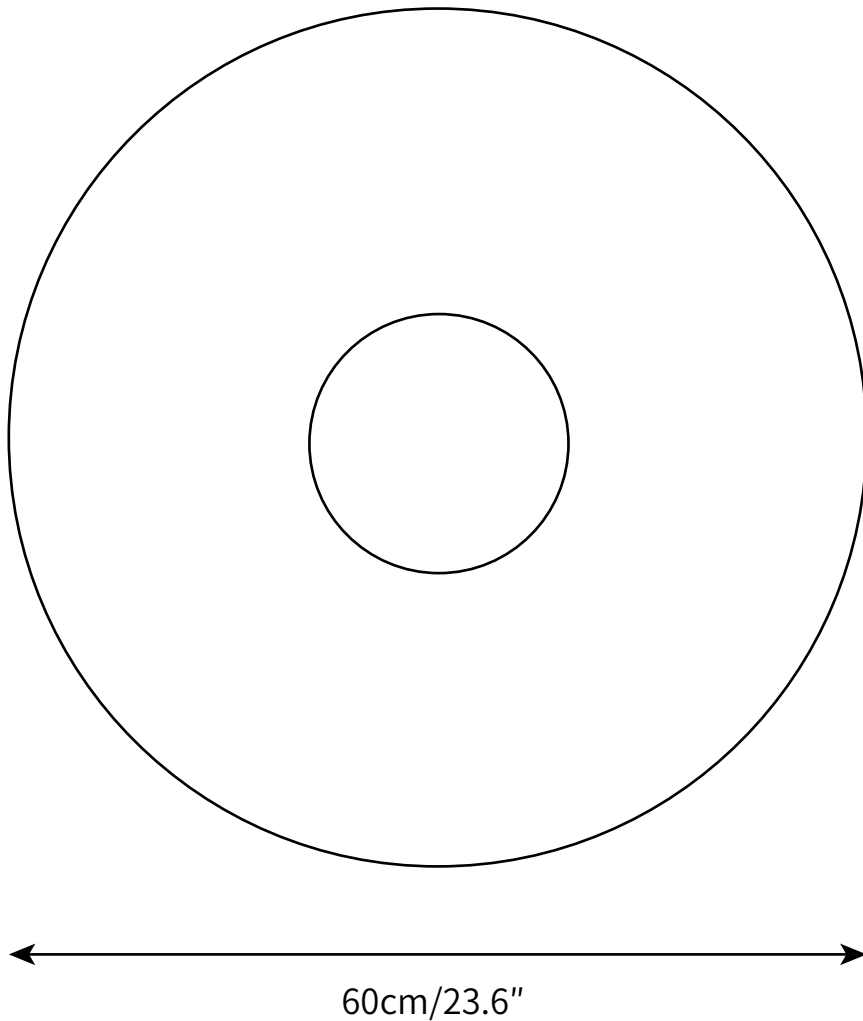

ABOUT ICI

The Top wall sconce . Its small central sphere reflects the light towards a larger surrounding ring generating a halo type effect of even and indirect lighting and creating a relaxed ambience. The light appears to be framed within its own diameter, its attractive and minimalist design doubles as a piece of abstract wall art.

LEAD TIME

4 - 7 weeks

LIGHT SOURCE

Integrated LED,
Warm White (2700K to 3300K),
Cool White (3300K to 5300K),
Not dimmable

INSTALLATION

Wall mount,
Supplied with external driver

FLEX CORD COLOURS

Hardwired

PRODUCT SIZE

Dia 60cm

FITTING FINISHES

White, Red, Green

SHADE COLOURS

White, Red, Green

Materials

Aluminum

CERTIFICATION

CE/CCC/UL/SAA/KC

WARRANTY

3 years

Voltage

AC 110-240V

WEIGHT

4kg