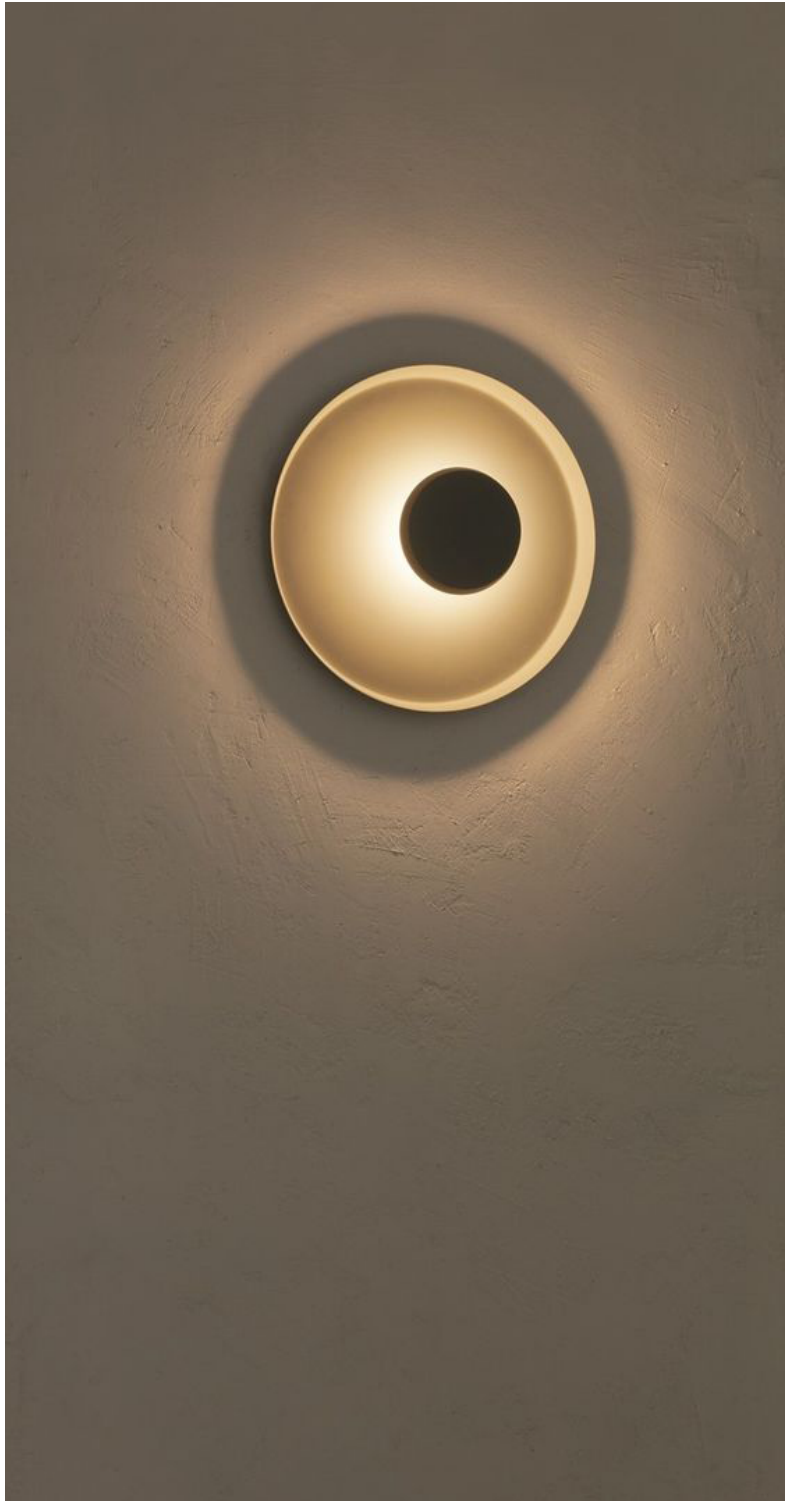

TOP WALL LAMP  
WALL SCONCE

SPECIFICATION SHEET  
INTERNATIONAL

ABOUT ICI

The Top wall sconce . Its small central sphere reflects the light towards a larger surrounding ring generating a halo type effect of even and indirect lighting and creating a relaxed ambience. The light appears to be framed within its own diameter, its attractive and minimalist design doubles as a piece of abstract wall art.

PRODUCT SIZE

Dia 25cm

FITTING FINISHES

White, Red, Green

SHADE COLOURS

White, Red, Green

Materials

Aluminum

ABOUT ICI

The Top wall sconce . Its small central sphere reflects the light towards a larger surrounding ring generating a halo type effect of even and indirect lighting and creating a relaxed ambience. The light appears to be framed within its own diameter, its attractive and minimalist design doubles as a piece of abstract wall art.