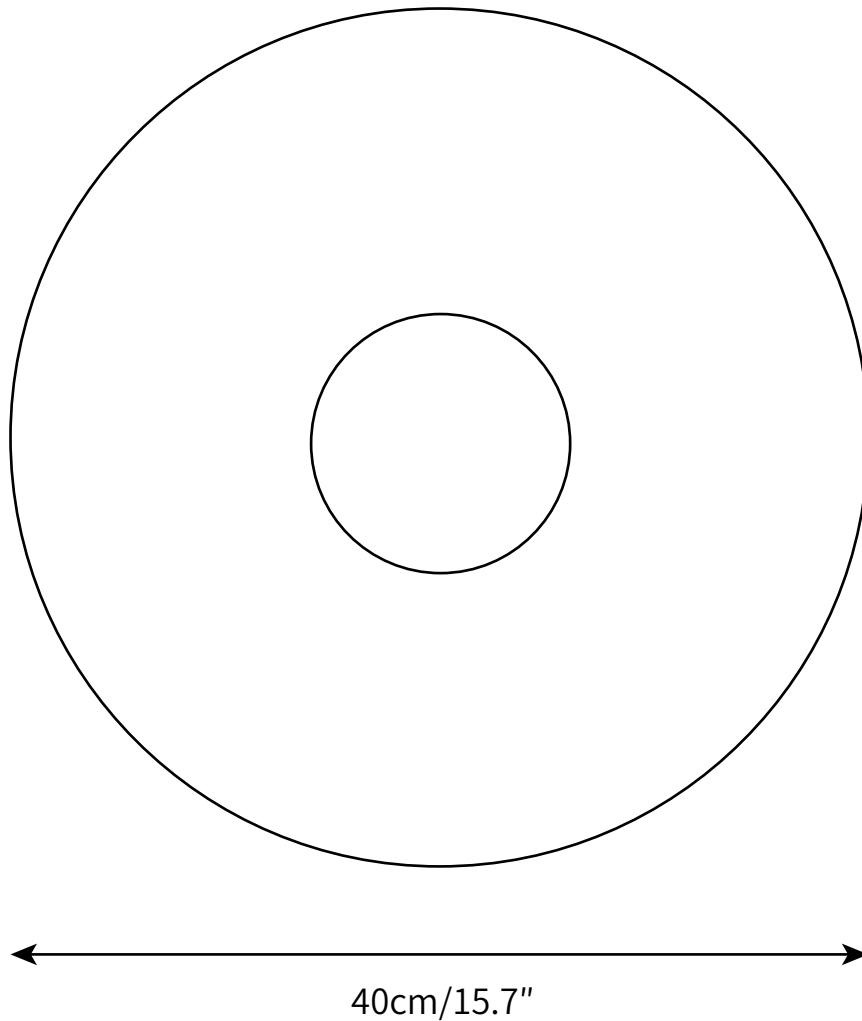

TOP WALL LAMP  
WALL SCONCE

SPECIFICATION SHEET  
INTERNATIONAL

ABOUT ICI

The Top wall sconce . Its small central sphere reflects the light towards a larger surrounding ring generating a halo type effect of even and indirect lighting and creating a relaxed ambience. The light appears to be framed within its own diameter, its attractive and minimalist design doubles as a piece of abstract wall art.

PRODUCT SIZE

Dia 25cm

FITTING FINISHES

White, Red, Green

SHADE COLOURS

White, Red, Green

Materials

Aluminum

ABOUT ICI

The Top wall sconce . Its small central sphere reflects the light towards a larger surrounding ring generating a halo type effect of even and indirect lighting and creating a relaxed ambience. The light appears to be framed within its own diameter, its attractive and minimalist design doubles as a piece of abstract wall art.

PRODUCT SIZE

Dia 40cm

FITTING FINISHES

White, Red, Green

SHADE COLOURS

White, Red, Green

Materials

Aluminum