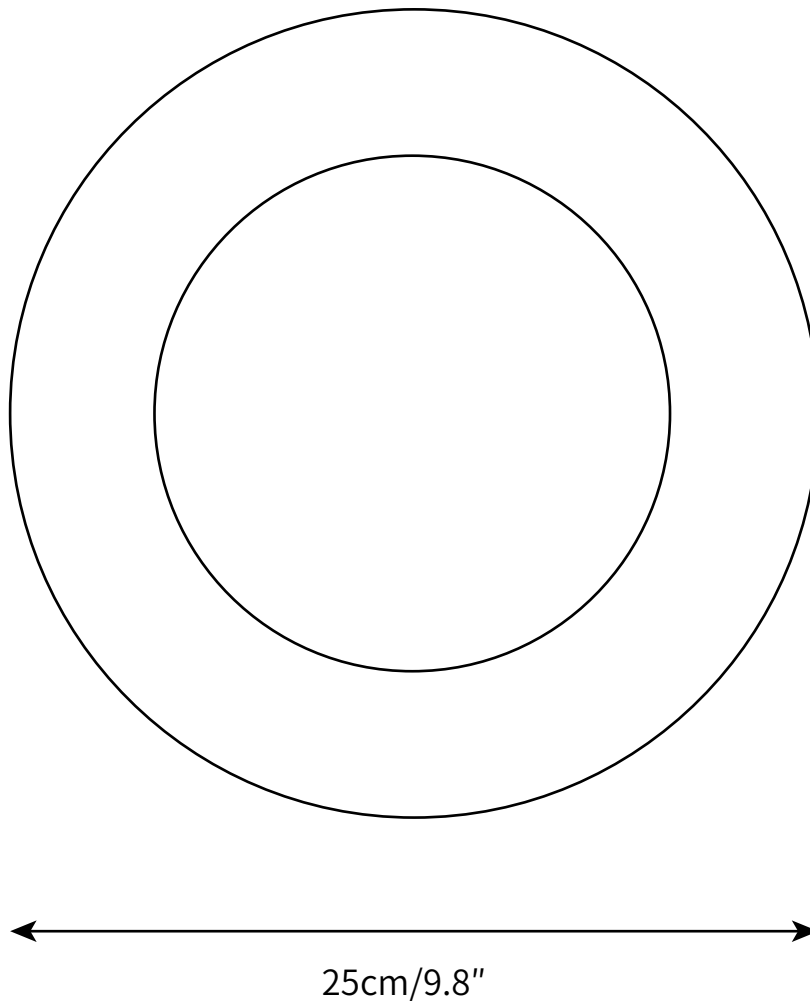

TOP WALL LAMP  
WALL SCONCE

SPECIFICATION SHEET  
INTERNATIONAL

ABOUT ICI

The Top wall sconce . Its small central sphere reflects the light towards a larger surrounding ring generating a halo type effect of even and indirect lighting and creating a relaxed ambience. The light appears to be framed within its own diameter, its attractive and minimalist design doubles as a piece of abstract wall art.

PRODUCT SIZE

Dia 25cm

FITTING FINISHES

White, Red, Green

SHADE COLOURS

White, Red, Green

Materials

Aluminum

PRODUCT SIZE

Dia 40cm

FITTING FINISHES

White, Red, Green

SHADE COLOURS

White, Red, Green

Materials

Aluminum

PRODUCT SIZE

Dia 60cm

FITTING FINISHES

White, Red, Green

SHADE COLOURS

White, Red, Green

Materials

Aluminum