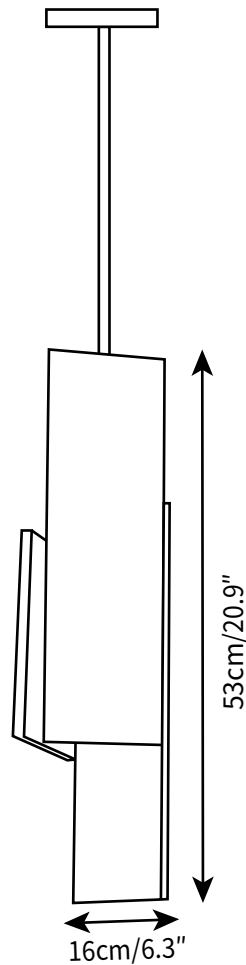

TERRAZZO PIECE PENDANT LIGHT

PENDANT

SPECIFICATION SHEET
INTERNATIONAL

ABOUT

The contemporary Terrazzo Piece Pendant Light uses 3D shapes and forms to create a modern piece. This material that is usually reserved for construction use, finds here a certain nobility. The patterns that are created by the grains of this material once it is flowed and unmolded is what gives this beautiful creation its originality. Choose from four colors to best complement your space.

LEAD TIME

4 - 7 weeks

LIGHT SOURCE

GU10 5W LED
2700K warm white
Not dimmable
Lamp included

INSTALLATION

Ceiling mount
Supplied with external driver.

FLEX CORD COLOURS

Black Braided Cable,
Length 150cm / 59".

PRODUCT SIZE

Dia 16cm x H 53cm

FITTING FINISHES

White, Pink, Black, Blue

SHADE COLOURS

White, Pink, Black, Blue

CERTIFICATION

CE/CCC/UL/SAA/KC

WARRANTY

3 years

Materials

Metal, Stone, Terrazo

Voltage

AC 110-240V

WEIGHT

3kg