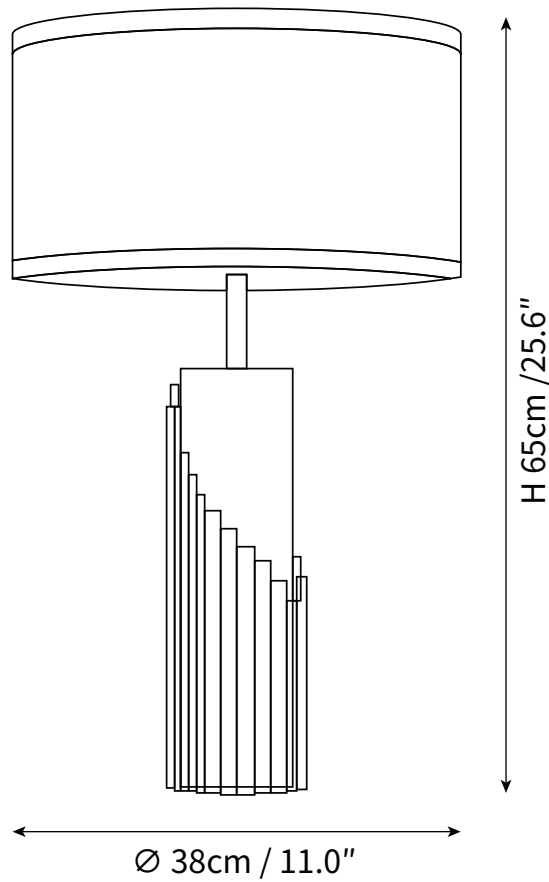

STREAMLINE TABLE LAMP
TABLE LAMP

SPECIFICATION SHEET
INTERNATIONAL

STREAMLINE TABLE LAMP

TABLE LAMP

SPECIFICATION SHEET
INTERNATIONAL

ABOUT

Inspired by the Streamline Moderne that emerged in the 30s and became an influence on design and architecture, the Streamline table lamp emphasizes forms and long lines combined to create a stylish ambiance. This piece was conceived to be distinctive and stand out for its design, becoming the perfect fit for curated interiors that combine a diversity of styles. This elegant table lamp features a white lacquered structure with gold plated brass tubes that give the design a whole exclusive and deluxe look, setting another level by its distinctive appearance. This recipe of rich materials and sleek lines inspired by art-deco architecture make the Streamline table lamp desirable.

LEAD TIME

4 - 7 weeks

LIGHT SOURCE

E27 40W LED
2700K warm white
Not dimmable
Lamp included

FLEX CORD COLOURS

Black Switched Plug Wire,
Length 150cm / 59"

PRODUCT SIZE

Dia 38cm x H 65cm