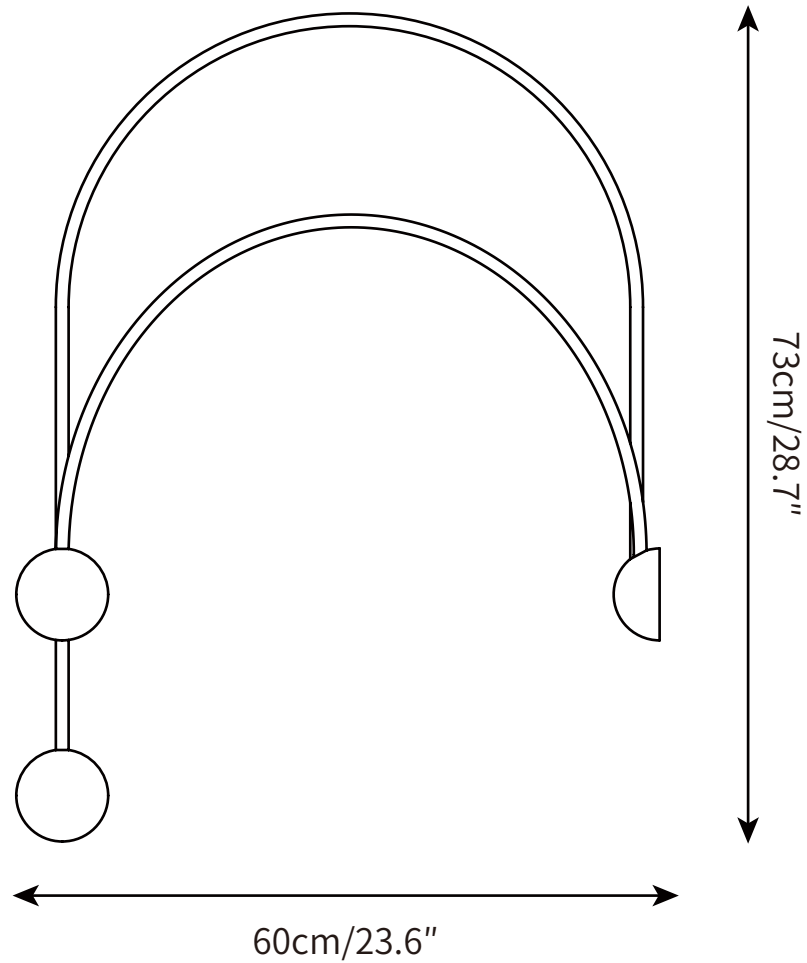

SPRING WALL LAMP

WALL SCONCE

SPECIFICATION SHEET
INTERNATIONAL

ABOUT

Fontana Amorosa is a celebration of light as a collection of imaginary fountains. Bundles of suggested jet trajectories support glowing spheres, forming disciplined compositions of chandeliers, sconces and candelabras. More than just sources of light, these designs become places for meeting, courtship and meditation. The name is a reference to a naturally formed spring in northwest Cyprus: a mythical destination where the goddess Aphrodite often went to escape Mount Olympus, drink water and maintain a youthful and amorous body and mind.

LEAD TIME

4 - 7 weeks

LIGHT SOURCE

G9*3W LED
2700K warm white
Not dimmable
Lamp included

INSTALLATION

Wall mount

FLEX CORD COLOURS

Hardwired

PRODUCT SIZE

Dia 60cm x H 73cm

FITTING FINISHES

Red, Black, Gold

SHADE COLOURS

White

Materials

Iron, Metal, Glass

CERTIFICATION

CE/CCC/UL/SAA/KC

WARRANTY

3 years

Voltage

AC 110-240V

WEIGHT

4kg