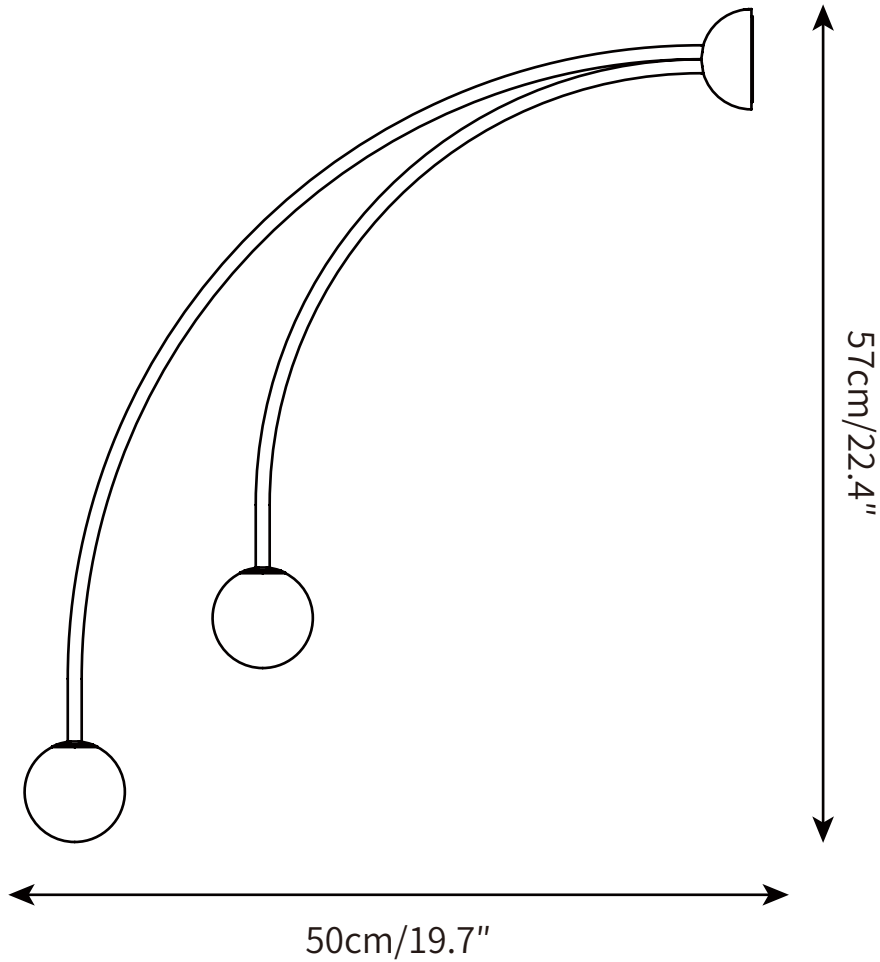

SPRING WALL LAMP

WALL SCONCE

SPECIFICATION SHEET
INTERNATIONAL

ABOUT

Fontana Amorosa is a celebration of light as a collection of imaginary fountains. Bundles of suggested jet trajectories support glowing spheres, forming disciplined compositions of chandeliers, sconces and candelabras. More than just sources of light, these designs become places for meeting, courtship and meditation. The name is a reference to a naturally formed spring in northwest Cyprus: a mythical destination where the goddess Aphrodite often went to escape Mount Olympus, drink water and maintain a youthful and amorous body and mind.

LEAD TIME

4 - 7 weeks

LIGHT SOURCE

G9*3W LED
2700K warm white
Not dimmable
Lamp included

INSTALLATION

Wall mount

FLEX CORD COLOURS

Hardwired

PRODUCT SIZE

Dia 50cm x H 57cm

FITTING FINISHES

Red, Black, Gold

SHADE COLOURS

White

Materials

Iron, Metal, Glass

CERTIFICATION

CE/CCC/UL/SAA/KC

WARRANTY

3 years

Voltage

AC 110-240V

WEIGHT

3kg