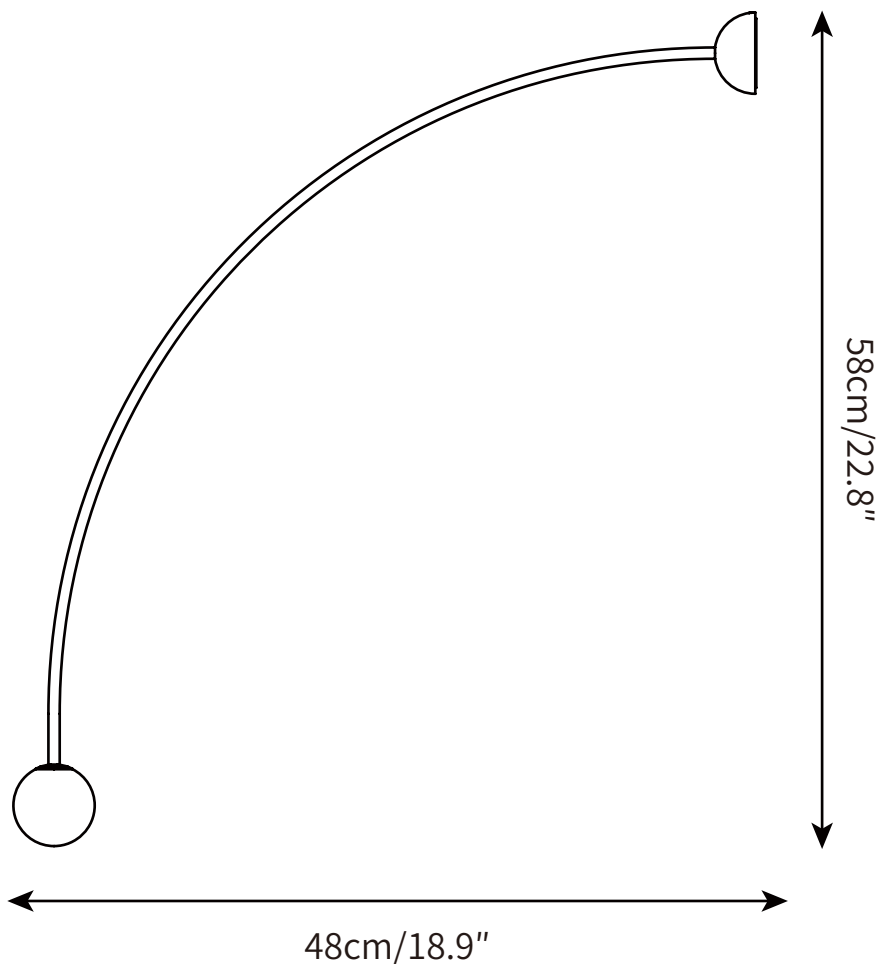

SPRING WALL LAMP
WALL SCONCE

SPECIFICATION SHEET
INTERNATIONAL

SPRING WALL LAMP

WALL SCONCE

SPECIFICATION SHEET
INTERNATIONAL

ABOUT

Fontana Amorosa is a celebration of light as a collection of imaginary fountains. Bundles of suggested jet trajectories support glowing spheres, forming disciplined compositions of chandeliers, sconces and candelabras. More than just sources of light, these designs become places for meeting, courtship and meditation. The name is a reference to a naturally formed spring in northwest Cyprus: a mythical destination where the goddess Aphrodite often went to escape Mount Olympus, drink water and maintain a youthful and amorous body and mind.

PRODUCT SIZE

Dia 48cm x H 18.9cm

FITTING FINISHES

Red, Black, Gold

SHADE COLOURS

White

Materials

Iron, Metal, Glass

PRODUCT SIZE

Dia 50cm x H 57cm

FITTING FINISHES

Red, Black, Gold

SHADE COLOURS

White

Materials

Iron, Metal, Glass

PRODUCT SIZE

Dia 60cm x H 73cm

FITTING FINISHES

Red, Black, Gold

SHADE COLOURS

White

Materials

Iron, Metal, Glass