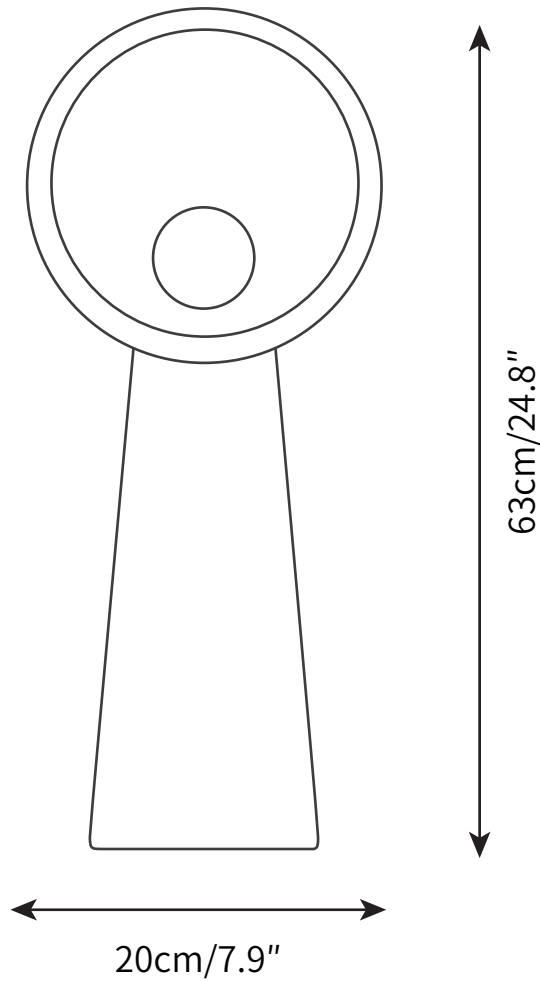

SONIAH TABLE LAMP
TABLE LAMP

SPECIFICATION SHEET
INTERNATIONAL

SONIAH TABLE LAMP

TABLE LAMP

SPECIFICATION SHEET
INTERNATIONAL

ABOUT

SONIAH tends toward the sun, filling the space with light. It grows singly or together with other sunflowers.

LEAD TIME

4 - 7 weeks

LIGHT SOURCE

E27 *40W LED
2700K warm white
Not dimmable
Lamp included

FLEX CORD COLOURS

Black Switched Plug Wire,
Length 150cm / 59"

PRODUCT SIZE

Dia 20cm x H 43cm

ABOUT

SONIAH tends toward the sun, filling the space with light. It grows singly or together with other sunflowers.

LEAD TIME

4 - 7 weeks

LIGHT SOURCE

E27 *40W LED
2700K warm white
Not dimmable
Lamp included

FLEX CORD COLOURS

Black Switched Plug Wire,
Length 150cm / 59"

PRODUCT SIZE

Dia 20cm x H 63cm

FITTING FINISHES

White

SHADE COLOURS

White