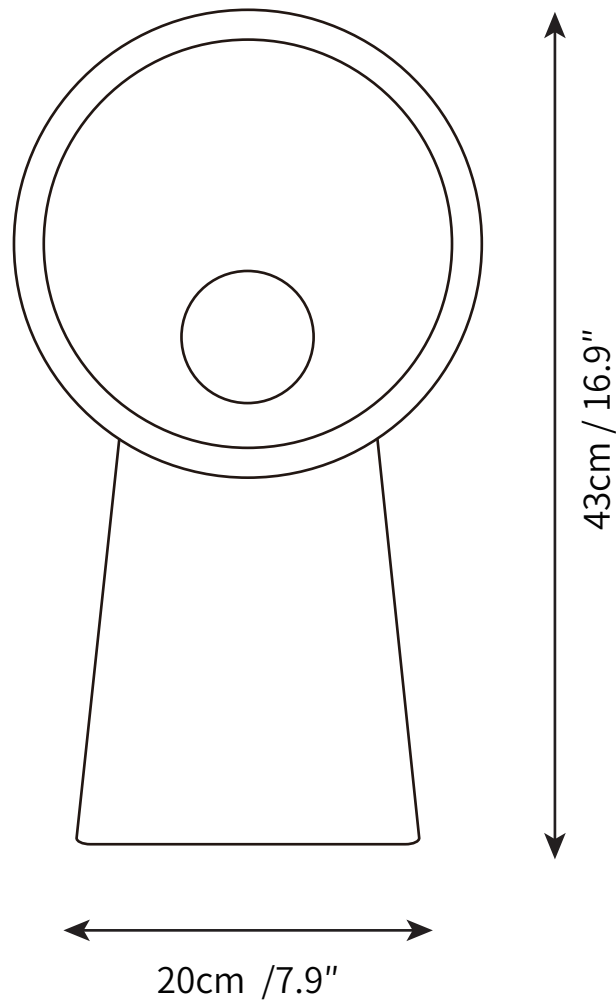

SONIAH TABLE LAMP
TABLE LAMP

SPECIFICATION SHEET
INTERNATIONAL

SONIAH TABLE LAMP

TABLE LAMP

SPECIFICATION SHEET
INTERNATIONAL

ABOUT

SONIAH tends toward the sun, filling the space with light. It grows singly or together with other sunflowers.

LEAD TIME

4 - 7 weeks

LIGHT SOURCE

E27 *40W LED
2700K warm white
Not dimmable
Lamp included

FLEX CORD COLOURS

Black Switched Plug Wire,
Length 150cm / 59"

PRODUCT SIZE

Dia 20cm x H 43cm

FLEX CORD COLOURS

Black Switched Plug Wire,
Length 150cm / 59"

PRODUCT SIZE

Dia 20cm x H 63cm

FITTING FINISHES

White

SHADE COLOURS

White