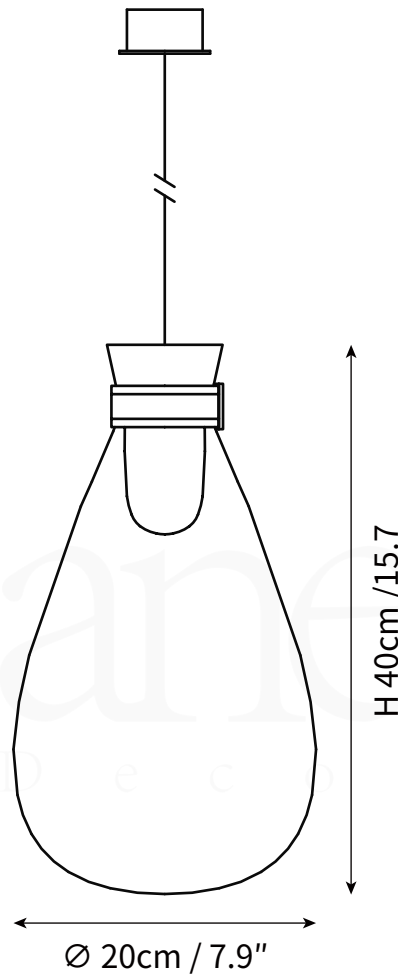

SOFFI PENDANT LAMP

PENDANT

SPECIFICATION SHEET
INTERNATIONAL

ABOUT

The Soffi lamps are composed of two elements in blown glass. The outer globe, ephemeral and almost weightless, is in faded tones of milk-white or smoky grey. The globe holding the light, in blown glass in an opaque white etched finish, is solidly visually. When lit, the lamp blossoms with an even and diffused light, which enhances the faded tones of the outer glass and its gradual transparency. The magical and harmonious effect can be used to light various different settings, made even more evocative by the unique nature of each Soffi lamp, with subtle differences in tone and irregular shapes created by blowing different colours of glass.

LEAD TIME

4 - 7 weeks

LIGHT SOURCE

G4*2W LED
2700K warm white
Not dimmable
Lamp included

INSTALLATION

Ceiling mount,
hardwired.

FLEX CORD COLOURS

Black Braided Cable,
Length 150cm / 59".

PRODUCT SIZE

Dia 20cm x H 40cm

FITTING FINISHES

White, Smoke grey

SHADE COLOURS

White, Smoke grey

CERTIFICATION

CE/CCC/UL/SAA/KC

WARRANTY

3 years

MATERIALS

Metal, Leather, Glass, Acrylic

VOLTAGE

AC 110-240V

WEIGHT

3kg