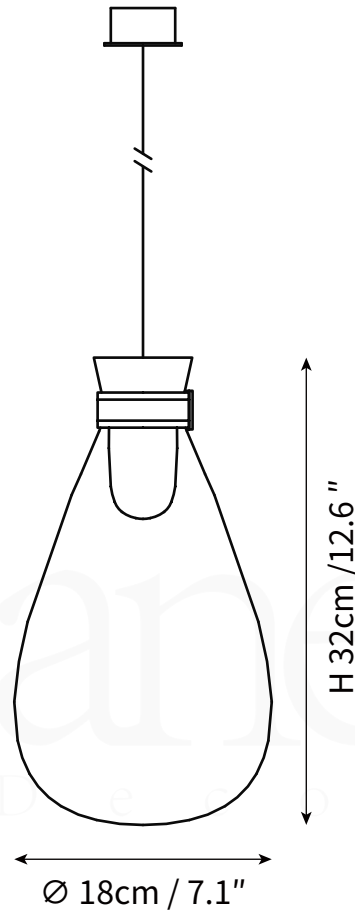

SOFFI PENDANT LAMP

PENDANT

SPECIFICATION SHEET
INTERNATIONAL

ABOUT

The Soffi lamps are composed of two elements in blown glass. The outer globe, ephemeral and almost weightless, is in faded tones of milk-white or smoky grey. The globe holding the light, in blown glass in an opaque white etched finish, is solidly visually. When lit, the lamp blossoms with an even and diffused light, which enhances the faded tones of the outer glass and its gradual transparency. The magical and harmonious effect can be used to light various different settings, made even more evocative by the unique nature of each Soffi lamp, with subtle differences in tone and irregular shapes created by blowing different colours of glass.

LEAD TIME

4 - 7 weeks

LIGHT SOURCE

G4*2W LED
2700K warm white
Not dimmable
Lamp included

INSTALLATION

Ceiling mount,
hardwired.

FLEX CORD COLOURS

Black Braided Cable,
Length 150cm / 59".

PRODUCT SIZE

Dia 18cm x H 32cm

FITTING FINISHES

White, Smoke grey

SHADE COLOURS

White, Smoke grey

CERTIFICATION

CE/CCC/UL/SAA/KC

WARRANTY

3 years

Materials

Metal, Leather, Glass, Acrylic

Voltage

AC 110-240V

WEIGHT

3kg