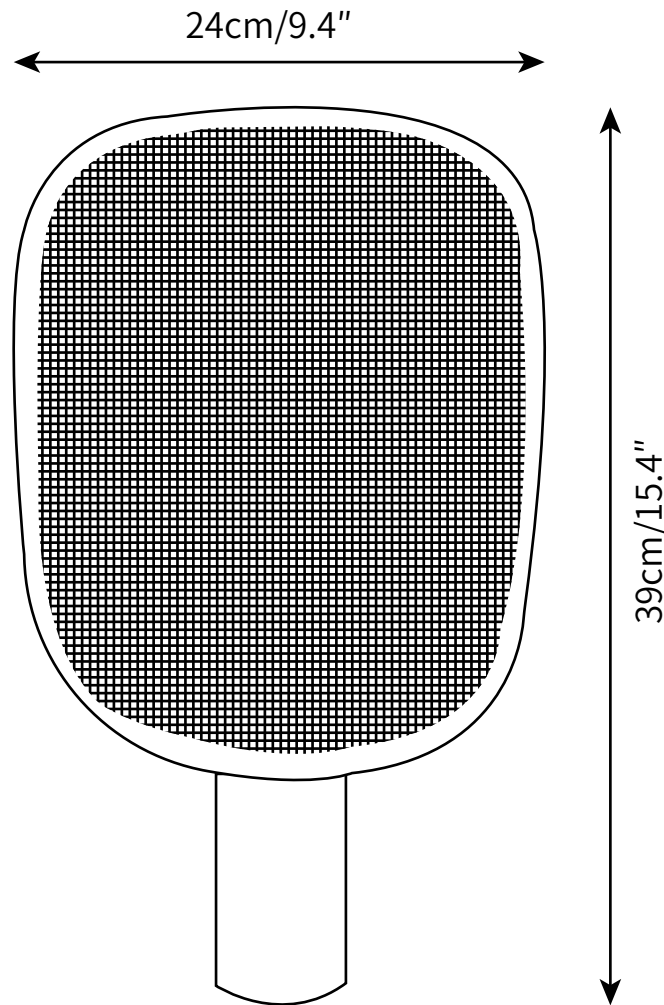

SMOKED CHAMBER TABLE LAMP
TABLE LAMP

SPECIFICATION SHEET
INTERNATIONAL

SMOKED CHAMBER TABLE LAMP

TABLE LAMP

SPECIFICATION SHEET
INTERNATIONAL

ABOUT

This table lamp features a smoked chamber that will add bold, vivid energy to the aesthetics of any room. Aesthetics, premium quality and creative design blend together, creating a delightful conversation piece for your family and guests.

LEAD TIME

4 - 7 weeks

LIGHT SOURCE

Integrated LED,
Warm White (2700K to 3300K),
Cool White (3300K to 5300K),
Not dimmable

INSTALLATION

Wall mount,
Supplied with external driver

FLEX CORD COLOURS

Hardwired

PRODUCT SIZE

Dia 24cm x H 39cm

FITTING FINISHES

Gold, Black, Pink

SHADE COLOURS

Gold, Black, Pink

Materials

Metal, Iron

PRODUCT SIZE

Dia 29cm x H 50cm

FITTING FINISHES

Gold, Black, Pink

SHADE COLOURS

Gold, Black, Pink

Materials

Metal, Iron