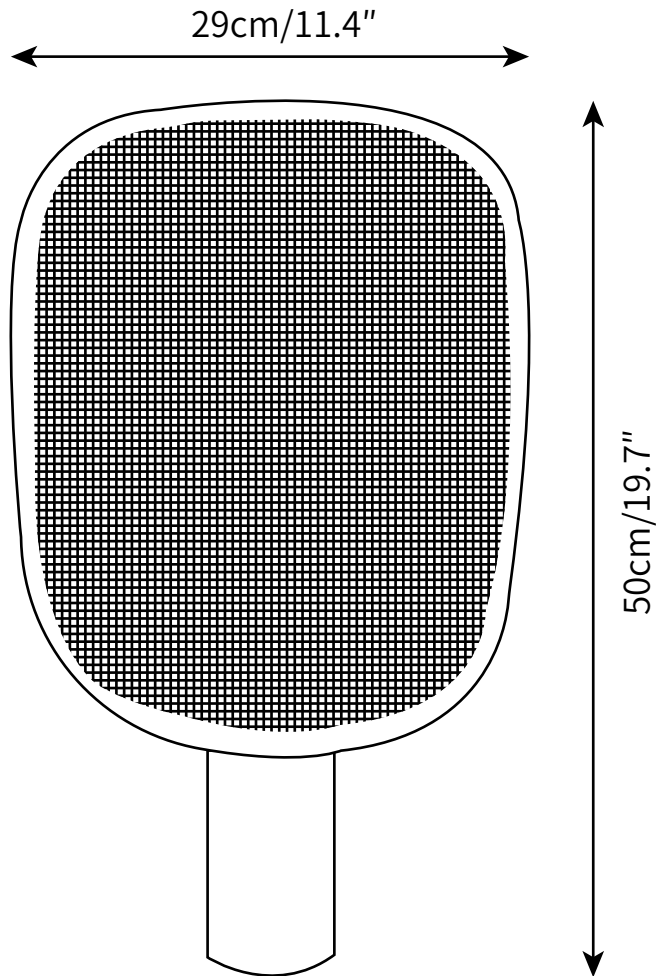

SMOKED CHAMBER TABLE LAMP

TABLE LAMP

SPECIFICATION SHEET
INTERNATIONAL

ABOUT

This table lamp features a smoked chamber that will add bold, vivid energy to the aesthetics of any room. Aesthetics, premium quality and creative design blend together, creating a delightful conversation piece for your family and guests.

LEAD TIME

4 - 7 weeks

LIGHT SOURCE

Integrated LED,
Warm White (2700K to 3300K),
Cool White (3300K to 5300K),
Not dimmable

INSTALLATION

Wall mount,
Supplied with external driver

FLEX CORD COLOURS

Hardwired

PRODUCT SIZE

Dia 29cm x H 50cm

FITTING FINISHES

Gold, Black, Pink

SHADE COLOURS

Gold, Black, Pink

Materials

Metal, Iron

CERTIFICATION

CE/CCC/UL/SAA/KC

WARRANTY

3 years

Voltage

AC 110-240V

WEIGHT

4kg