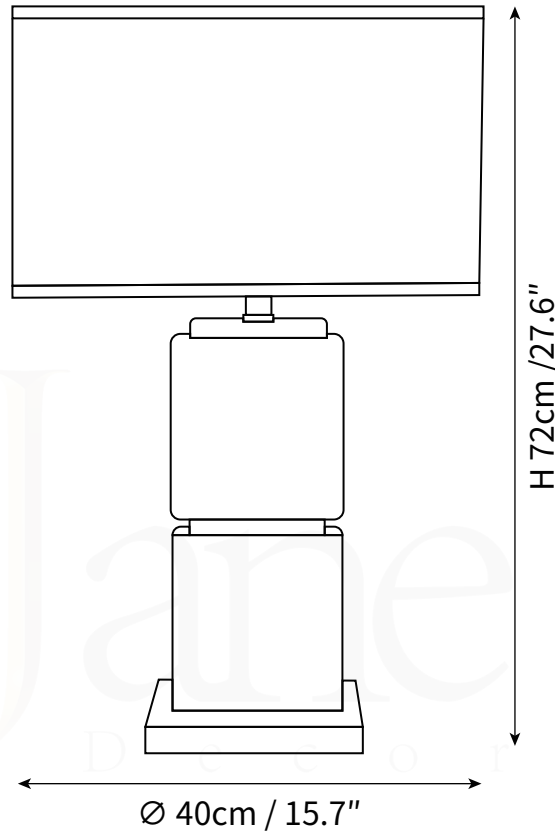

ROBBINS TABLE LAMP

TABLE LAMP

SPECIFICATION SHEET
INTERNATIONAL

ABOUT

Blend contemporary style and Mid-Century Modern appeal with the Robbins Table Lamp. Defined by a sculptural lamp base with matte brass finish and white alabaster, this impressive table lamp with white lampshade establishes a chic and sophisticated aesthetic in your interior.

LEAD TIME

4 - 7 weeks

LIGHT SOURCE

E27 40W LED
2700K warm white
Not dimmable
Lamp included

FLEX CORD COLOURS

Black Switched Plug Wire,
Length 150cm / 59"

PRODUCT SIZE

Dia 40cm x H 72cm

FITTING FINISHES

Gold & White, Black

SHADE COLOURS

White

MATERIALS

Metal, Marble, Fabric

CERTIFICATION

CE/CCC/UL/SAA/KC

WARRANTY

3 years

VOLTAGE

AC 110-240V

WEIGHT

3kg