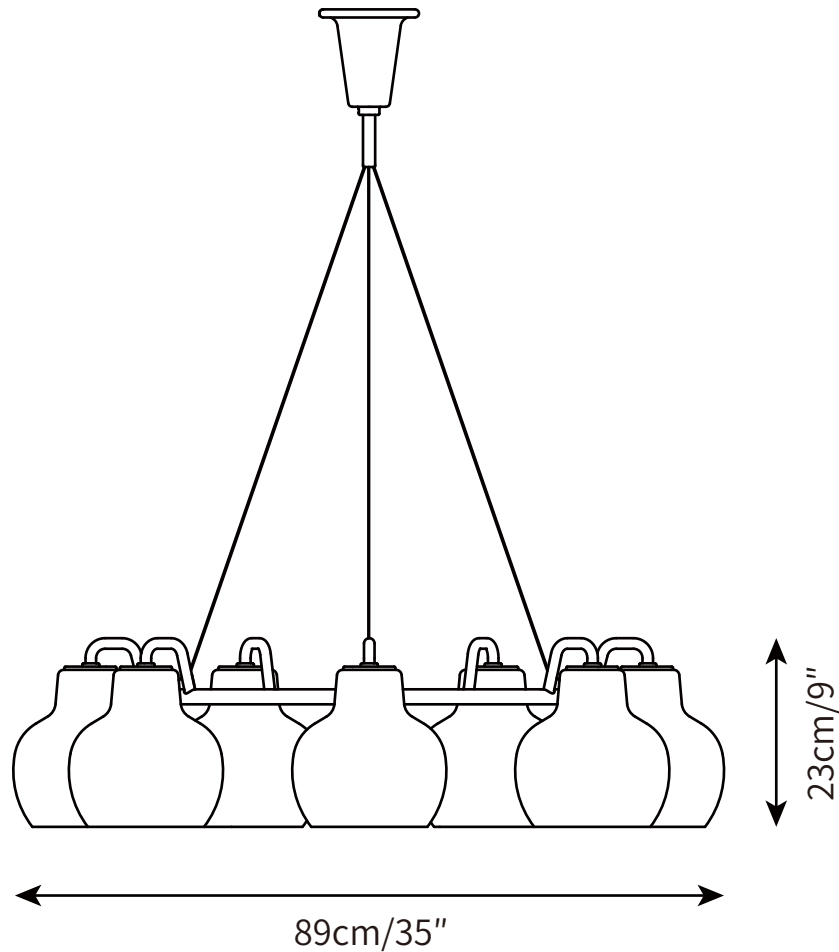

RING CROWN CHANDELIER

CHANDELIERS

SPECIFICATION SHEET
INTERNATIONAL

ABOUT

The Ring Crown family brings a distinct and authentic touch to stylish interiors as well as a warm light to softly illuminate contemporary living. The Pendant emits light directed primarily downwards. The opal glass provides a comfortable and uniform illumination of the area around the fixture.

LEAD TIME

4 - 7 weeks

LIGHT SOURCE

E27 40W LED
2700K warm white
Not dimmable
Lamp included

INSTALLATION

Ceiling mount,
hardwired.

ROD LENGTH

White Braided Cable,
Length 150cm / 59".

PRODUCT SIZE

Dia 89cm x H 35cm

FITTING FINISHES

Gold

SHADE COLOURS

White

Materials

Metal, Iron, Steel, Glass