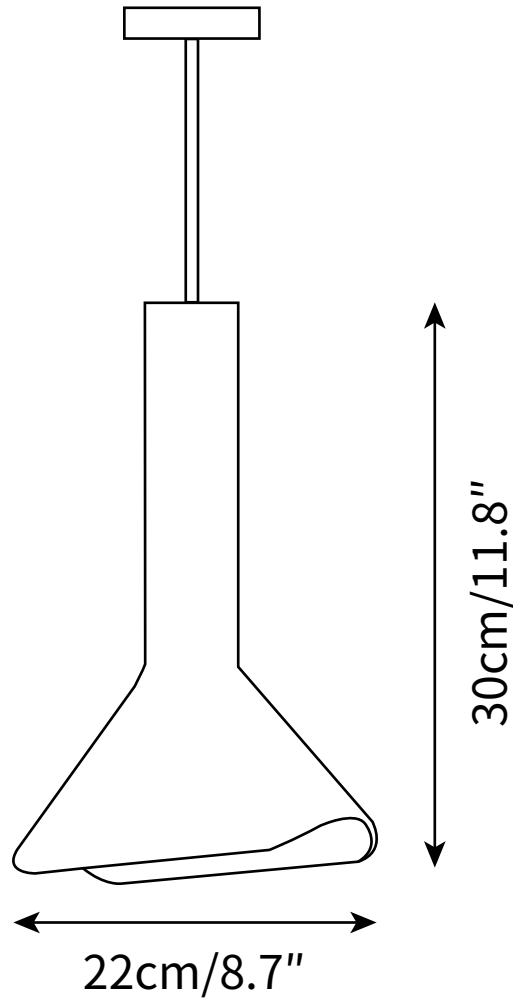

RU PENDANT LIGHT

PENDANT

SPECIFICATION SHEET
INTERNATIONAL

ABOUT

The RU Pendant Light are characterized by their airy design but also the simplicity and smoothly lines. A rectangular concrete tube widening to obtain an open space perfectly round and sleek. RU Pendant Light derives it' s uniqueness from the simplicity of it' s forms and it' s materials. This material that is usually reserved for construction use, finds here a certain nobility.

LEAD TIME

4 - 7 weeks

LIGHT SOURCE

E14 40W LED
2700K warm white
Not dimmable
Lamp included

INSTALLATION

Ceiling mount
Supplied with external driver.

FLEX CORD COLOURS

Black Braided Cable,
Length 150cm / 59".

PRODUCT SIZE

Dia 22cm x H 30cm

FITTING FINISHES

Cement

SHADE COLOURS

Cement

CERTIFICATION

CE/CCC/UL/SAA/KC

WARRANTY

3 years

Materials

Mconcrete

Voltage

AC 110-240V

WEIGHT

4kg