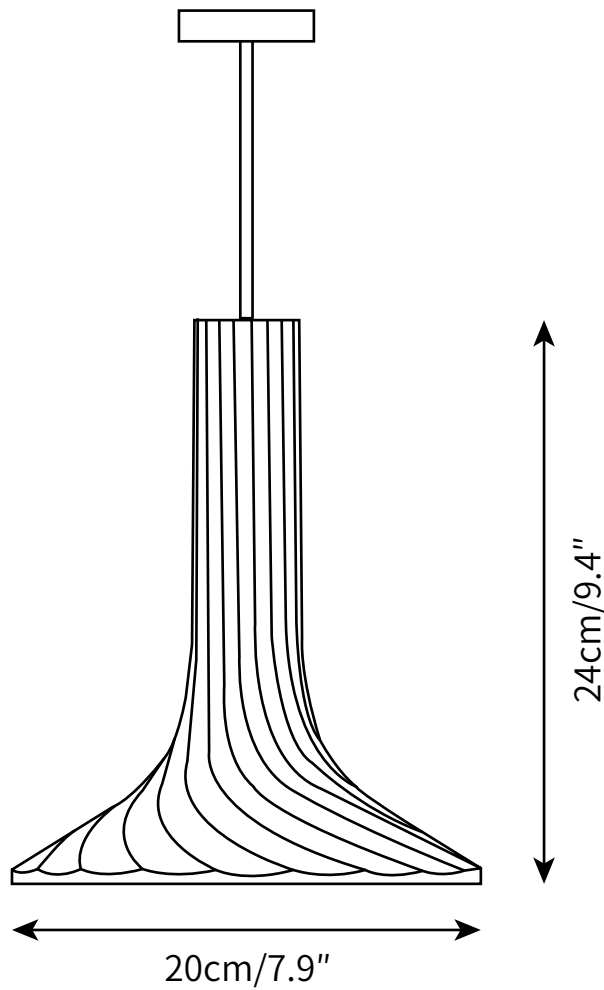

RU PENDANT LIGHT
PENDANT

SPECIFICATION SHEET
INTERNATIONAL

RU PENDANT LIGHT

PENDANT

SPECIFICATION SHEET
INTERNATIONAL

ABOUT

The RU Pendant Light are characterized by their airy design but also the simplicity and smoothly lines. A rectangular concrete tube widening to obtain an open space perfectly round and sleek. RU Pendant Light derives it' s uniqueness from the simplicity of it' s forms and it' s materials. This material that is usually reserved for construction use, finds here a certain nobility.

LEAD TIME

4 - 7 weeks

LIGHT SOURCE

E14 40W LED
2700K warm white
Not dimmable
Lamp included

INSTALLATION

Ceiling mount
Supplied with external driver.

FLEX CORD COLOURS

Black Braided Cable,
Length 150cm / 59".

PRODUCT SIZE

Dia 20cm x H 24cm

FITTING FINISHES

Cement

SHADE COLOURS

Cement

CERTIFICATION

CE/CCC/UL/SAA/KC

PRODUCT SIZE

Dia 20cm x H 34cm

FITTING FINISHES

Cement

SHADE COLOURS

Cement

CERTIFICATION

CE/CCC/UL/SAA/KC