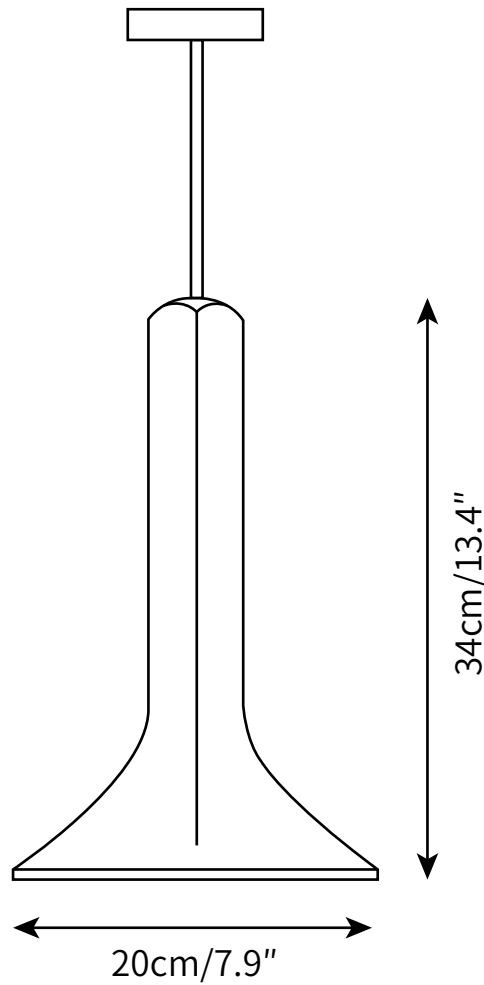

RU PENDANT LIGHT

PENDANT

SPECIFICATION SHEET
INTERNATIONAL

ABOUT

The RU Pendant Light are characterized by their airy design but also the simplicity and smoothly lines. A rectangular concrete tube widening to obtain an open space perfectly round and sleek. RU Pendant Light derives its uniqueness from the simplicity of its forms and its materials. This material that is usually reserved for construction use, finds here a certain nobility.

LEAD TIME

4 - 7 weeks

LIGHT SOURCE

E14 40W LED
2700K warm white
Not dimmable
Lamp included

INSTALLATION

Ceiling mount
Supplied with external driver.

FLEX CORD COLOURS

Black Braided Cable,
Length 150cm / 59".

PRODUCT SIZE

Dia 20cm x H 34cm

FITTING FINISHES

Cement

SHADE COLOURS

Cement

CERTIFICATION

CE/CCC/UL/SAA/KC

WARRANTY

3 years

Materials

Mconcrete

Voltage

AC 110-240V

WEIGHT

4kg