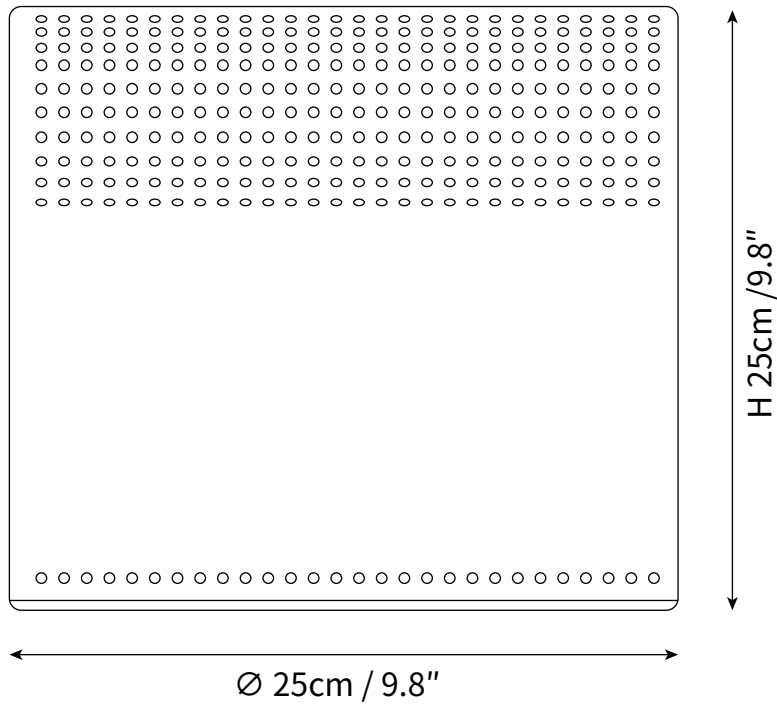

PRECISION WALL SCONCE

WALL SCONCE

SPECIFICATION SHEET

INTERNATIONAL

ABOUT

Featuring perforated metal in a sculptural form, this collection is born out of a love of architecture, and the interplay of light over form. These perforations, a signature design element within Kelly's practice, diffuse and reflect light, adding delicate texture and a rich sense of depth to any space.

LEAD TIME

4 - 7 weeks

LIGHT SOURCE

E14 15W LED
2700K warm white
Not dimmable
Lamp included

INSTALLATION

Wall mount

FLEX CORD COLOURS

Hardwired

PRODUCT SIZE

Dia 25cm x H 25cm

FITTING FINISHES

Brass, Black

SHADE COLOURS

Brass, Black

MATERIALS

Brass

CERTIFICATION

CE/CCC/UL/SAA/KC

WARRANTY

3 years

VOLTAGE

AC 110-240V

WEIGHT

3kg