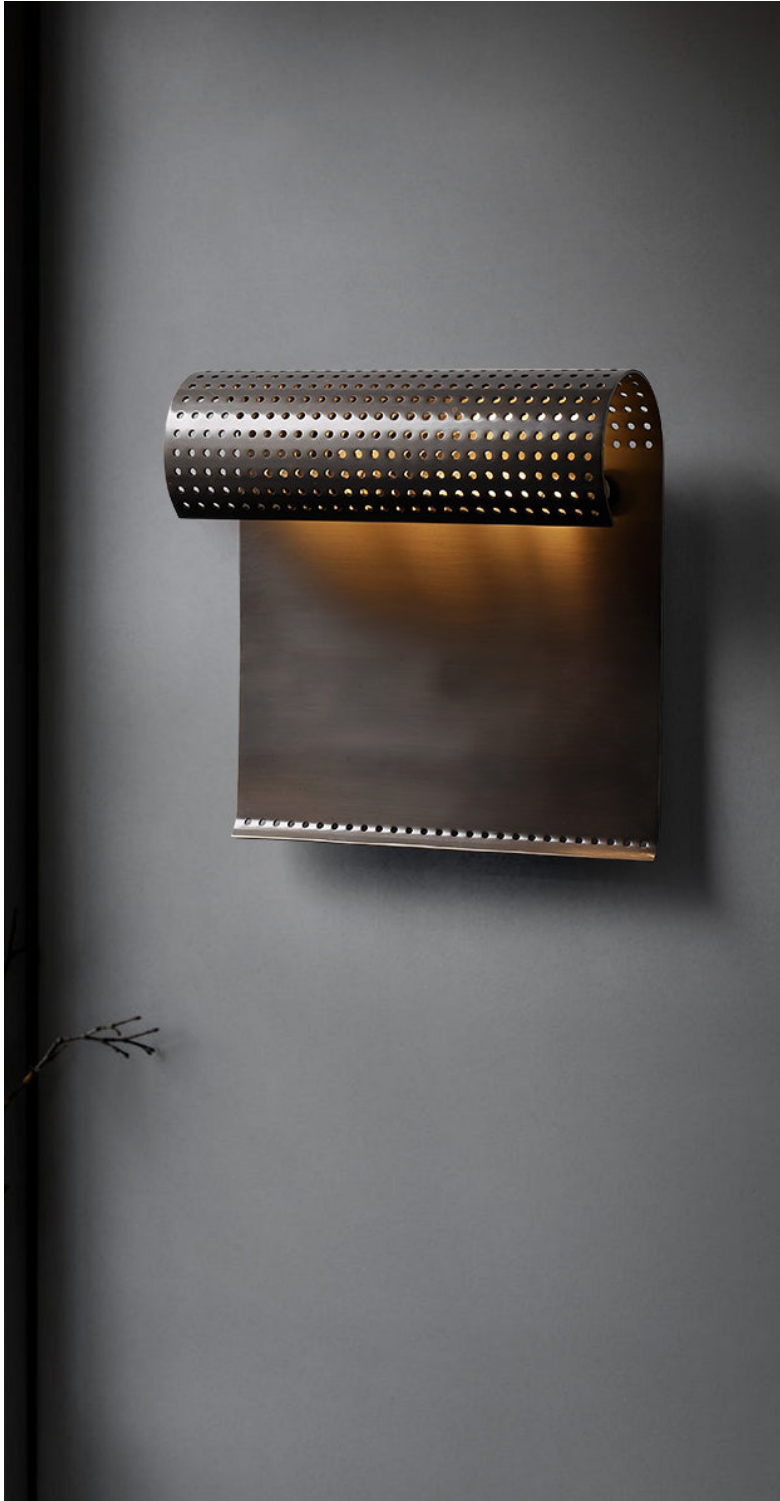

PRECISION WALL SCONCE
WALL SCONCE

SPECIFICATION SHEET
INTERNATIONAL

PRECISION WALL SCONCE

WALL SCONCE

SPECIFICATION SHEET

INTERNATIONAL

ABOUT

Featuring perforated metal in a sculptural form, this collection is born out of a love of architecture, and the interplay of light over form. These perforations, a signature design element within Kelly's practice, diffuse and reflect light, adding delicate texture and a rich sense of depth to any space.

LEAD TIME

4 - 7 weeks

LIGHT SOURCE

E14 15W LED
2700K warm white
Not dimmable
Lamp included

INSTALLATION

Wall mount

FLEX CORD COLOURS

Hardwired

PRODUCT SIZE

Dia 25cm x H 25cm

FITTING FINISHES

Brass, Black

SHADE COLOURS

Brass, Black

MATERIALS

Brass