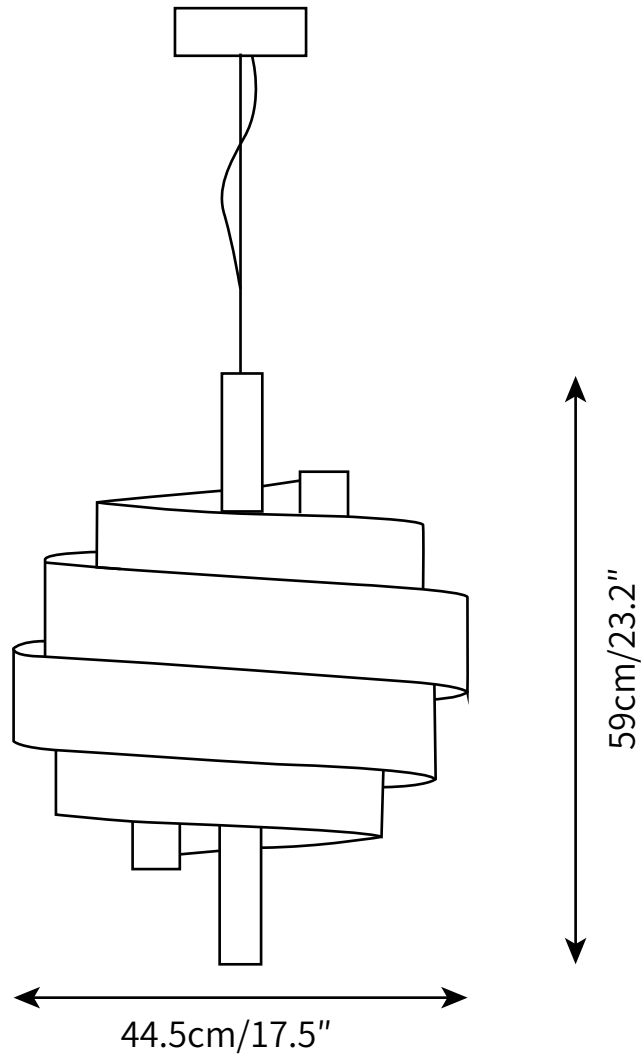

PIOLA PENDANT LAMP
PENDANT

SPECIFICATION SHEET
INTERNATIONAL

PIOLA PENDANT LAMP

PENDANT

SPECIFICATION SHEET
INTERNATIONAL

ABOUT

A central metal column holds more than 5 meters of spiraling, laminated band, enveloping, protecting, and sifting the light for beauty and comfort. Several different types of light coexist here: direct downward light, indirect reflected light, and a light that sneaks between the edges of the spiral, illuminating the fixture itself with a warm, homey glow.

LEAD TIME

4 - 7 weeks

LIGHT SOURCE

Integrated LED,
Warm White (2700K to 3300K),
Cool White (3300K to 5300K),
Not dimmable

INSTALLATION

Ceiling mount
Supplied with external driver.

FLEX CORD COLOURS

Black Braided Cable,
Length 150cm / 59".

PRODUCT SIZE

Dia 44.5cm x H 59cm

FITTING FINISHES

Blue, White, Green, Pink

SHADE COLOURS

Blue, White, Green, Pink

CERTIFICATION

CE/CCC/UL/SAA/KC