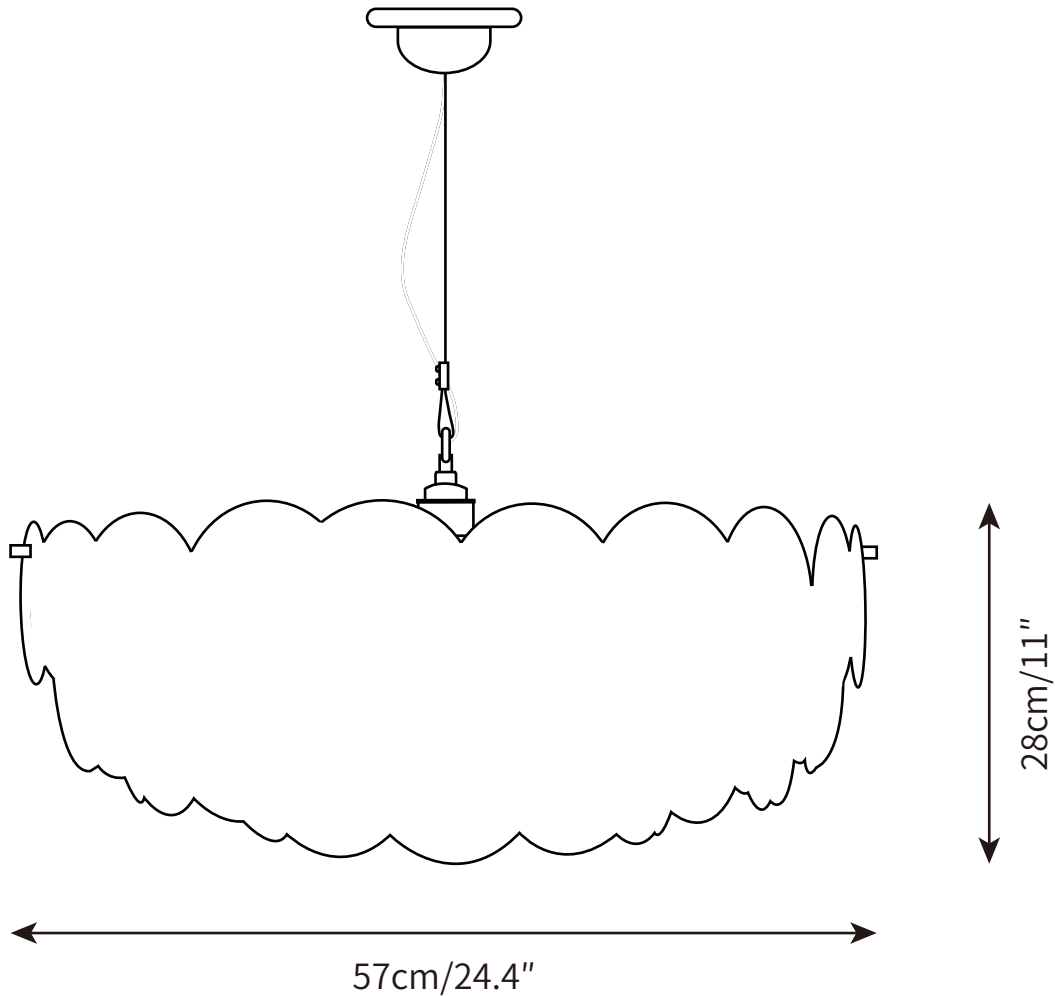

PEMBRIDGE PENDANT LAMP
PENDANT

SPECIFICATION SHEET
INTERNATIONAL

PEMBRIDGE PENDANT LAMP
PENDANT

SPECIFICATION SHEET
INTERNATIONAL

ABOUT

The Pembridge has overlapping tiers of fine bone china, which gently diffuse light to create a soft, atmospheric glow. Available as a pendant light in 3 sizes.

LEAD TIME

4 - 7 weeks

LIGHT SOURCE

E27 40W LED
2700K warm white
Not dimmable
Lamp included

INSTALLATION

Ceiling mount

FLEX CORD COLOURS

Black Braided Cable,
Length 150cm / 59".

PRODUCT SIZE

Dia 38cm x H 28cm
Dia 44cm x H 28cm
Dia 57cm x H 28cm

FITTING FINISHES

White

SHADE COLOURS

White

CERTIFICATION

CE/CCC/UL/SAA/KC

WARRANTY

3 years

Materials

Metal, Bone China

Voltage

AC 110-240V

WEIGHT

15kg