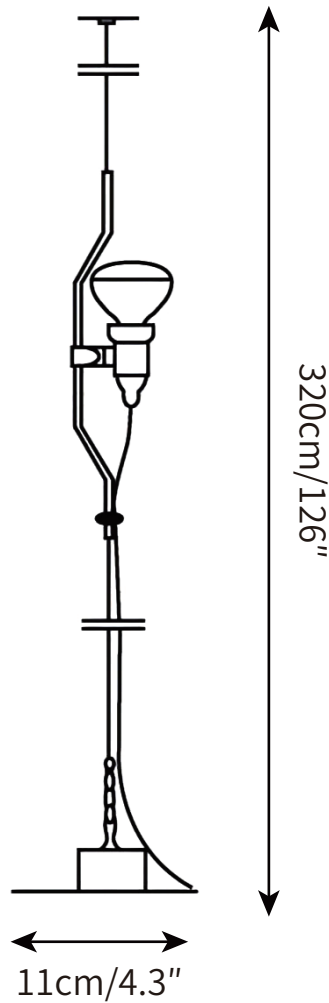

## ABOUT

Inspiration behind the design: "He thought up a fixed vertical boom and a cylindrical box with a slot for the light, which went up and down: you stopped it with a screw. He replaced the boom with a metal cord that, when bent, creates friction and enables the lamp to be in position without requiring any screws."

## PRODUCT SIZE

Dia 11cm x H 320cm