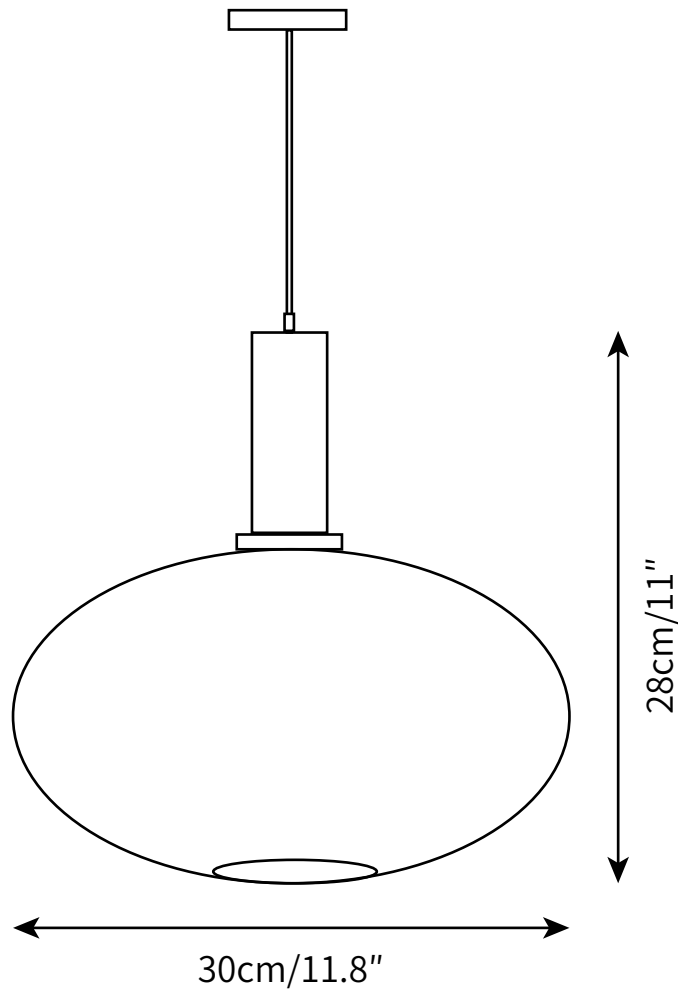

OVAL PENDANT LIGHT

PENDANT

SPECIFICATION SHEET
INTERNATIONAL

ABOUT

The cast a warm and welcoming glow in the foyer or bring a bit of brightness to your kitchen island with this one-light glass pendant, which is compatible with sloped ceilings. Suspended from a black cable and secured with a black socket, its downward-facing dark-colored glass shade showcases fun flair.

LEAD TIME

4 - 7 weeks

LIGHT SOURCE

E27 40W LED
2700K warm white
Not dimmable
Lamp included

INSTALLATION

Ceiling mount
Supplied with external driver.

FLEX CORD COLOURS

Black Braided Cable,
Length 150cm / 59".

PRODUCT SIZE

Dia 30cm x H 28cm

FITTING FINISHES

Gold, Black

SHADE COLOURS

Amber, Green, Smoke gray

CERTIFICATION

CE/CCC/UL/SAA/KC

WARRANTY

3 years

Materials

Glass, Metal

Voltage

AC 110-240V

WEIGHT

3kg