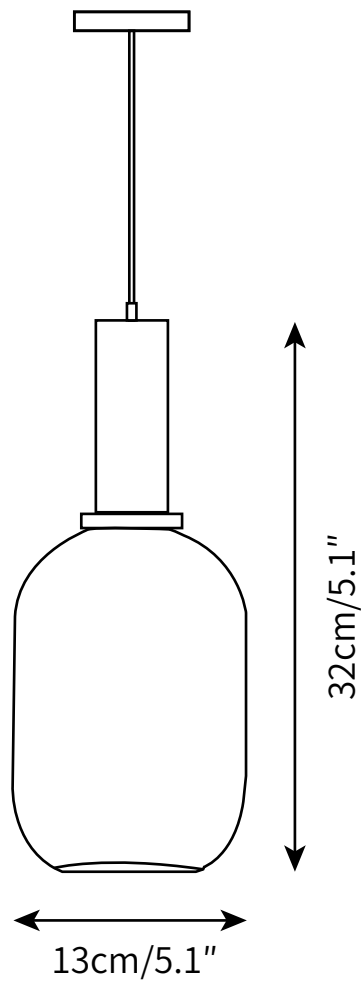

OVAL PENDANT LIGHT
PENDANT

SPECIFICATION SHEET
INTERNATIONAL

OVAL PENDANT LIGHT

PENDANT

SPECIFICATION SHEET
INTERNATIONAL

ABOUT

The cast a warm and welcoming glow in the foyer or bring a bit of brightness to your kitchen island with this one-light glass pendant, which is compatible with sloped ceilings. Suspended from a black cable and secured with a black socket, its downward-facing dark-colored glass shade showcases fun flair.

LEAD TIME

4 - 7 weeks

LIGHT SOURCE

E27 40W LED
2700K warm white
Not dimmable
Lamp included

INSTALLATION

Ceiling mount
Supplied with external driver.

FLEX CORD COLOURS

Black Braided Cable,
Length 150cm / 59".

PRODUCT SIZE

Dia 13cm x H 32cm

FITTING FINISHES

Gold, Black

SHADE COLOURS

Amber, Green, Smoke gray

CERTIFICATION

CE/CCC/UL/SAA/KC

PRODUCT SIZE

Dia 20cm x H 30cm

FITTING FINISHES

Gold, Black

SHADE COLOURS

Amber, Green, Smoke gray

CERTIFICATION

CE/CCC/UL/SAA/KC