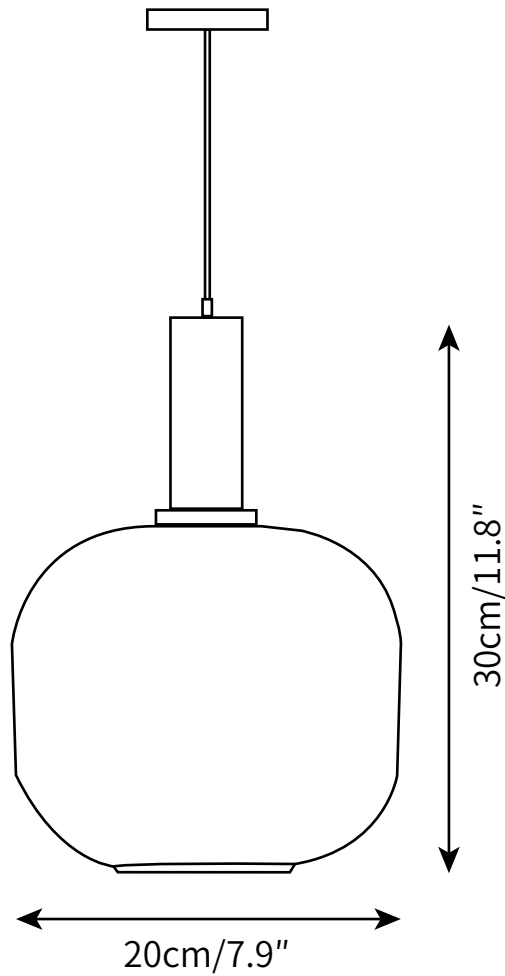

OVAL PENDANT LIGHT

PENDANT

SPECIFICATION SHEET
INTERNATIONAL

ABOUT

The cast a warm and welcoming glow in the foyer or bring a bit of brightness to your kitchen island with this one-light glass pendant, which is compatible with sloped ceilings. Suspended from a black cable and secured with a black socket, its downward-facing dark-colored glass shade showcases fun flair.

LEAD TIME

4 - 7 weeks

LIGHT SOURCE

E27 40W LED
2700K warm white
Not dimmable
Lamp included

INSTALLATION

Ceiling mount
Supplied with external driver.

FLEX CORD COLOURS

Black Braided Cable,
Length 150cm / 59".

PRODUCT SIZE

Dia 20cm x H 30cm

FITTING FINISHES

Gold, Black

SHADE COLOURS

Amber, Green, Smoke gray

CERTIFICATION

CE/CCC/UL/SAA/KC

WARRANTY

3 years

Materials

Glass, Metal

Voltage

AC 110-240V

WEIGHT

2.5kg