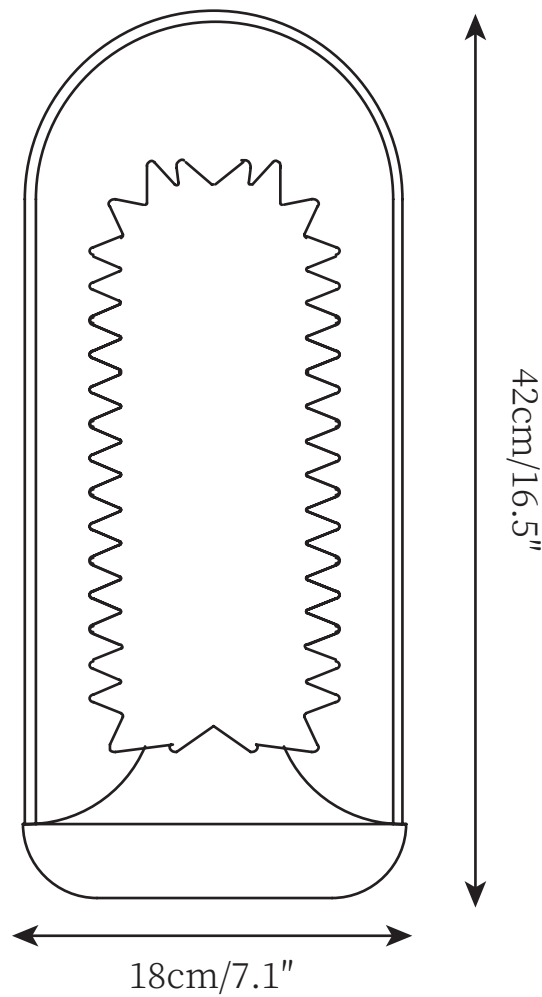

OPERA TABLE LAMP
TABLE LAMP

SPECIFICATION SHEET
INTERNATIONAL

OPERA TABLE LAMP

TABLE LAMP

SPECIFICATION SHEET
INTERNATIONAL

ABOUT

Inspired by the Opéra Garnier, it stands out for its eclectic, decorative character, expressed in stylistic mixtures and remarkable compositional balance. The references to a certain Baroque splendour are tempered by more minimal, contemporary touches, generating a delicate, harmonious dichotomy. The design challenge was to bring out the artistry and heritage of the company, a repository of the art of glass for over seven centuries. The outcome of this creative effort is a timeless, elegant design, rich but not redundant, with a direct, incisive personality.

LEAD TIME

4 - 7 weeks

LIGHT SOURCE

Integrated LED,
Warm White (2700K to 3300K),
Cool White (3300K to 5300K),
Not dimmable

FLEX CORD COLOURS

Black Switched Plug Wire,
Length 150cm / 59"

PRODUCT SIZE

Dia 18cm x H 42cm