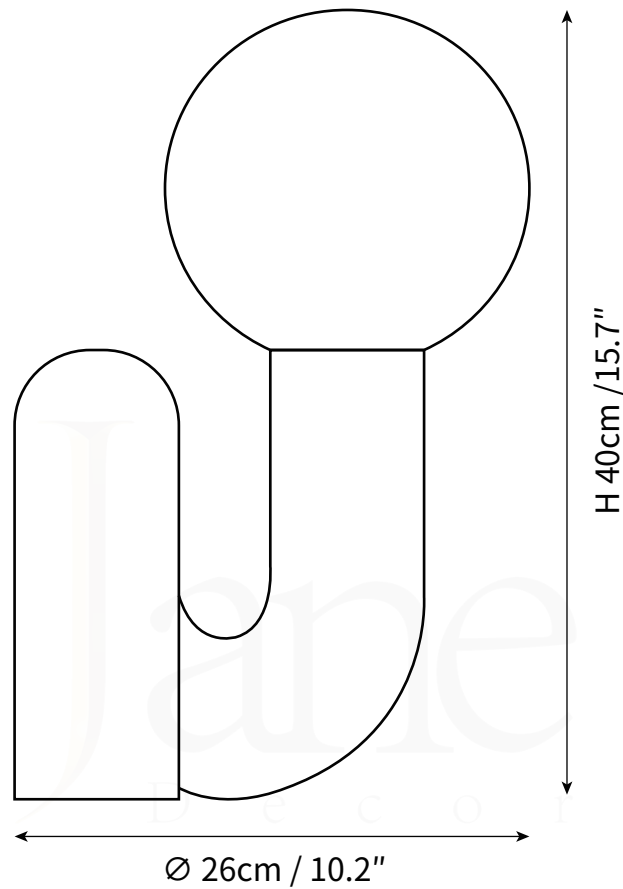

NEOTENIC TABLE LAMP
TABLE LAMP

SPECIFICATION SHEET
INTERNATIONAL

NEOTENIC TABLE LAMP
TABLE LAMP

SPECIFICATION SHEET
INTERNATIONAL

ABOUT

The Neotenic Collection incorporates simple shapes, short thick members, soft edges, and a clumsy appearance. The resulting form appeals to our biological imperative to nurture — to see ourselves in our surroundings and cherish the childlike. The collection consists of four pieces – Lounge, Floor Light, Table Light, and Sconce.

LEAD TIME

4 - 7 weeks

LIGHT SOURCE

G9*3W LED
2700K warm white
Not dimmable
Lamp included

FLEX CORD COLOURS

Black Switched Plug Wire,
Length 150cm / 59"

PRODUCT SIZE

Dia 26cm x H 40cm