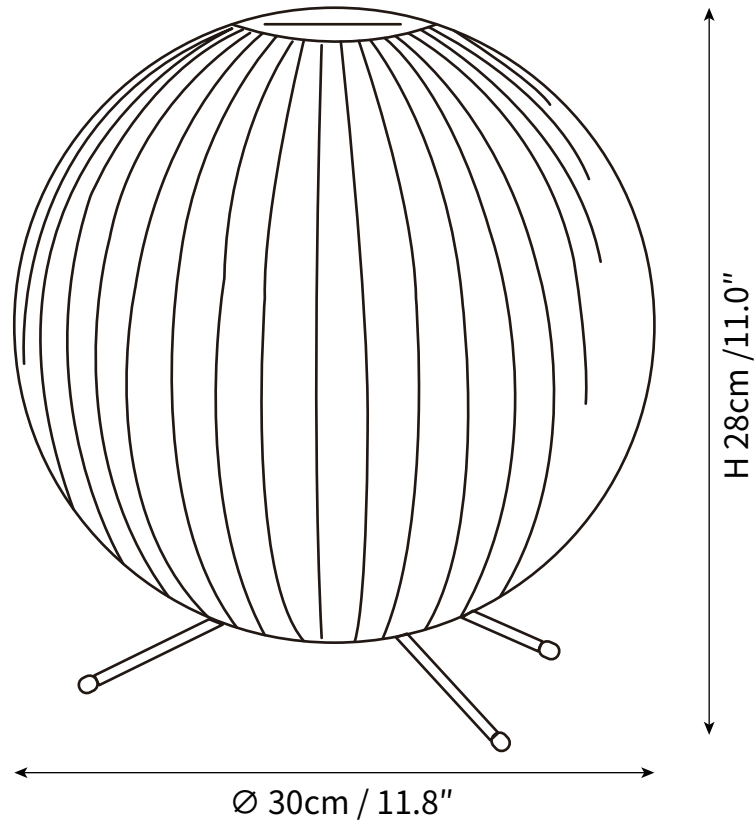

NELSON TRIPOD TABLE LAMP

TABLE LAMP

SPECIFICATION SHEET
INTERNATIONAL

ABOUT

The Nelson Tripod Lamp comes in two sizes and with a steel tripod stand that allows it to be placed in a variety of settings. Available in charming spherical silhouettes, the Nelson Bubble Lamps add a touch of softness and luminosity to interiors. The Nelson Lamp series of lamps with elemental, spherical shapes like a rounded apple, an elongated cigar, and a shapely pear, among others.

LEAD TIME

4 - 7 weeks

LIGHT SOURCE

E27 40W LED
2700K warm white
Not dimmable
Lamp included

FLEX CORD COLOURS

Black Switched Plug Wire,
Length 150cm / 59"

PRODUCT SIZE

Dia 30cm x H 28cm

FITTING FINISHES

White

SHADE COLOURS

White

MATERIALS

Polymer, steel wire

CERTIFICATION

CE/CCC/UL/SAA/KC

WARRANTY

3 years

VOLTAGE

AC 110-240V

WEIGHT

5kg