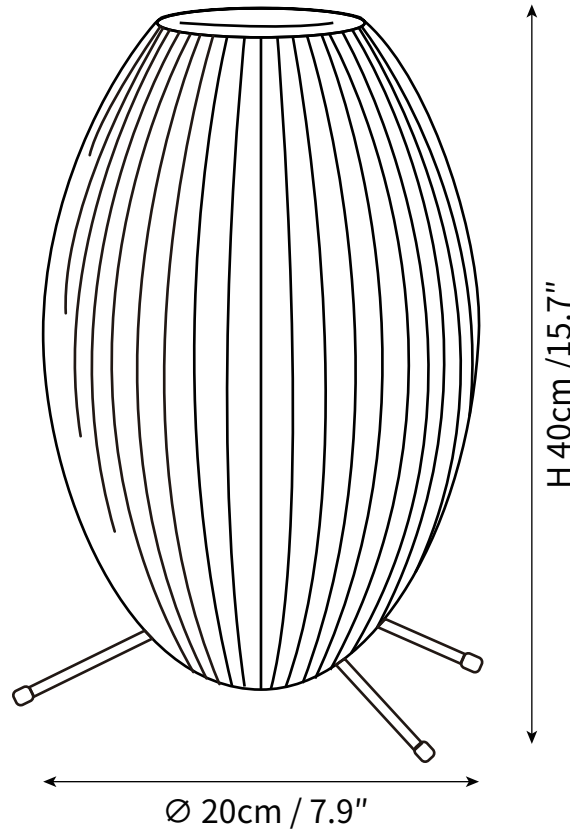

NELSON TRIPOD TABLE LAMP

TABLE LAMP

SPECIFICATION SHEET
INTERNATIONAL

ABOUT

The Nelson Tripod Lamp comes in two sizes and with a steel tripod stand that allows it to be placed in a variety of settings. Available in charming spherical silhouettes, the Nelson Bubble Lamps add a touch of softness and luminosity to interiors. The Nelson Lamp series of lamps with elemental, spherical shapes like a rounded apple, an elongated cigar, and a shapely pear, among others.

LEAD TIME

4 - 7 weeks

LIGHT SOURCE

E27 40W LED
2700K warm white
Not dimmable
Lamp included

FLEX CORD COLOURS

Black Switched Plug Wire,
Length 150cm / 59"

PRODUCT SIZE

Dia 20cm x H 40cm

FITTING FINISHES

White

SHADE COLOURS

White

MATERIALS

Polymer, steel wire

CERTIFICATION

CE/CCC/UL/SAA/KC

WARRANTY

3 years

VOLTAGE

AC 110-240V

WEIGHT

5kg