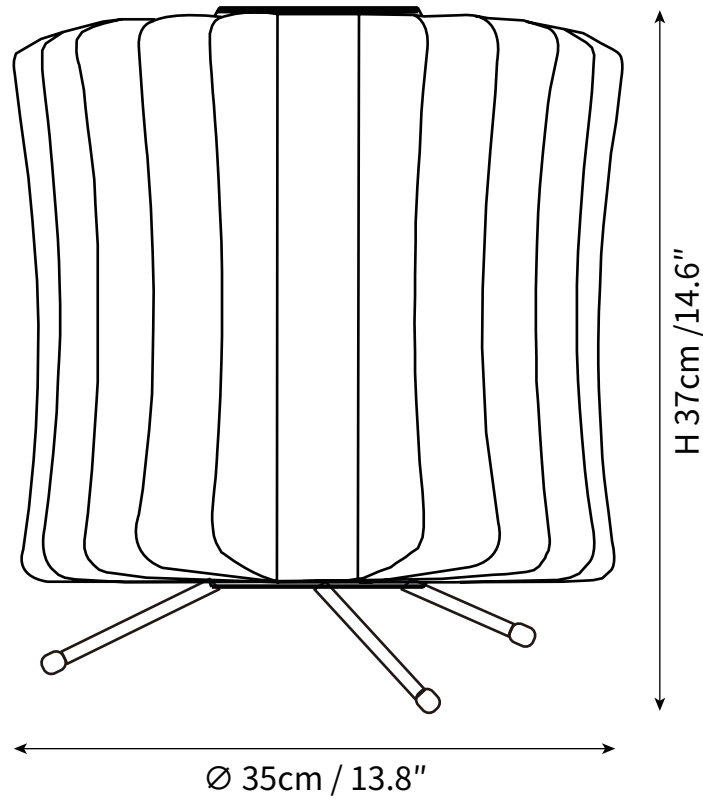

NELSON TRIPOD TABLE LAMP

TABLE LAMP

SPECIFICATION SHEET
INTERNATIONAL

ABOUT

The Nelson Tripod Lamp comes in two sizes and with a steel tripod stand that allows it to be placed in a variety of settings. Available in charming spherical silhouettes, the Nelson Bubble Lamps add a touch of softness and luminosity to interiors. The Nelson Lamp series of lamps with elemental, spherical shapes like a rounded apple, an elongated cigar, and a shapely pear, among others.

LEAD TIME

4 - 7 weeks

LIGHT SOURCE

E27 40W LED
2700K warm white
Not dimmable
Lamp included

FLEX CORD COLOURS

Black Switched Plug Wire,
Length 150cm / 59"

PRODUCT SIZE

Dia 35cm x H 37cm

FITTING FINISHES

White

SHADE COLOURS

White

MATERIALS

Polymer, steel wire

CERTIFICATION

CE/CCC/UL/SAA/KC

WARRANTY

3 years

VOLTAGE

AC 110-240V

WEIGHT

5kg