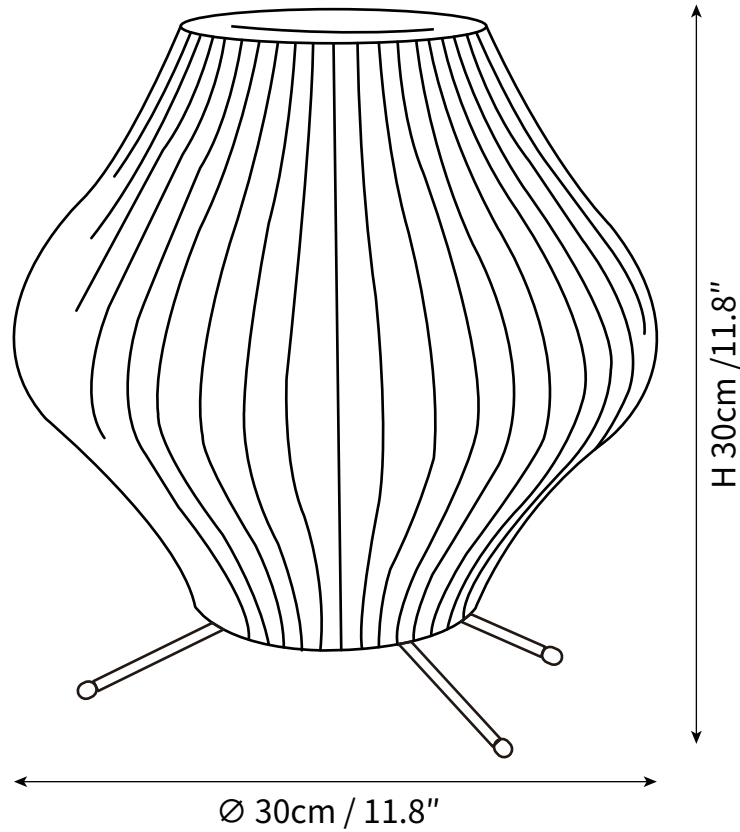

NELSON TRIPOD TABLE LAMP
TABLE LAMP

SPECIFICATION SHEET
INTERNATIONAL

NELSON TRIPOD TABLE LAMP

TABLE LAMP

SPECIFICATION SHEET
INTERNATIONAL

ABOUT

The Nelson Tripod Lamp comes in two sizes and with a steel tripod stand that allows it to be placed in a variety of settings. Available in charming spherical silhouettes, the Nelson Bubble Lamps add a touch of softness and luminosity to interiors. The Nelson Lamp series of lamps with elemental, spherical shapes like a rounded apple, an elongated cigar, and a shapely pear, among others.

LEAD TIME

4 - 7 weeks

LIGHT SOURCE

E27 40W LED
2700K warm white
Not dimmable
Lamp included

FLEX CORD COLOURS

Black Switched Plug Wire,
Length 150cm / 59"

PRODUCT SIZE

Dia 30cm x H 30cm