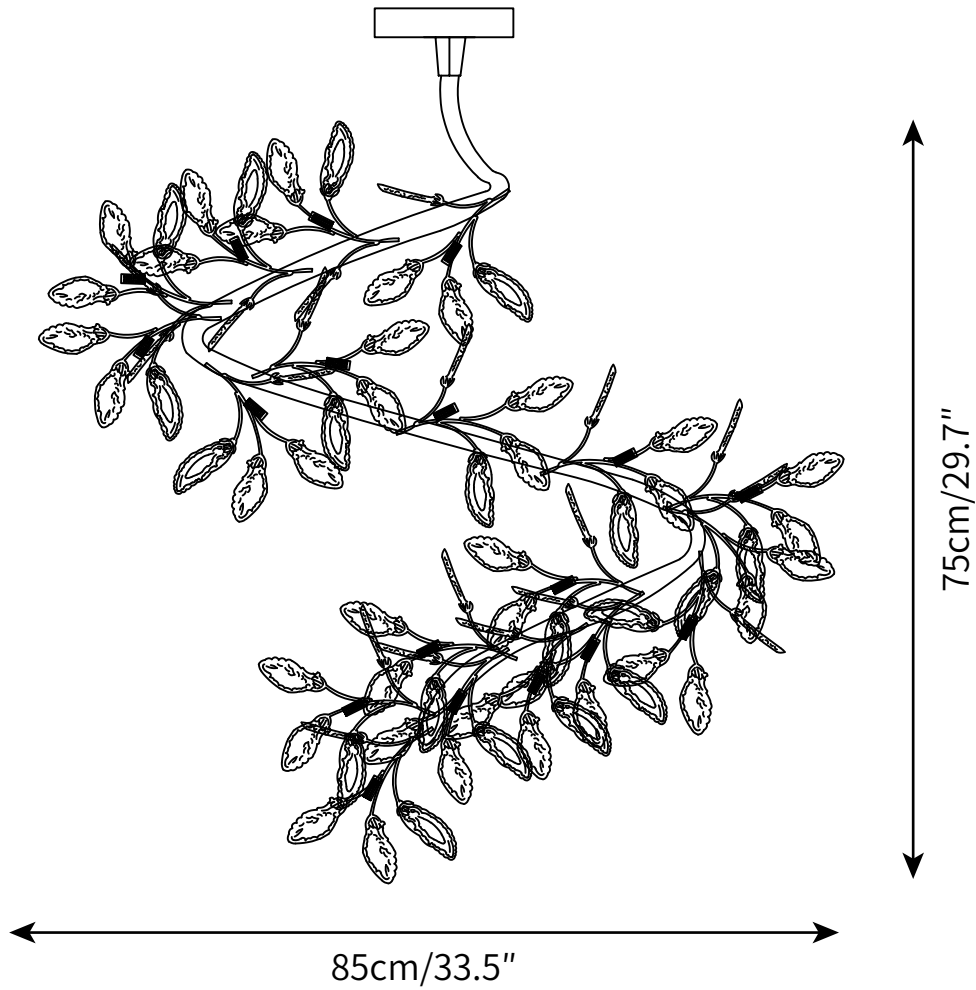

NATURAAL AGATE CHANDELIER

CHANDELIERS

SPECIFICATION SHEET
INTERNATIONAL

ABOUT

This is a luxurious agate chandelier. The natural agate rough is sliced, polished, perforated, and made. The agate is brightly colored and has a smooth surface. It has a strong light transmission and no glare.

LEAD TIME

4 - 7 weeks

LIGHT SOURCE

G9*3 W LED
2700K warm white
Not dimmable
Lamp included

INSTALLATION

Ceiling mount,
hardwired.

ROD LENGTH

Rod lengths range between
50cm-150cm, in

PRODUCT SIZE

Dia 85cm x H 75cm

FITTING FINISHES

Gold

SHADE COLOURS

Multicolor

Materials

Metal, Iron, Agate

CERTIFICATION

CE/CCC/UL/SAA/KC

WARRANTY

3 years

Voltage

AC 110-240V

WEIGHT

8kg