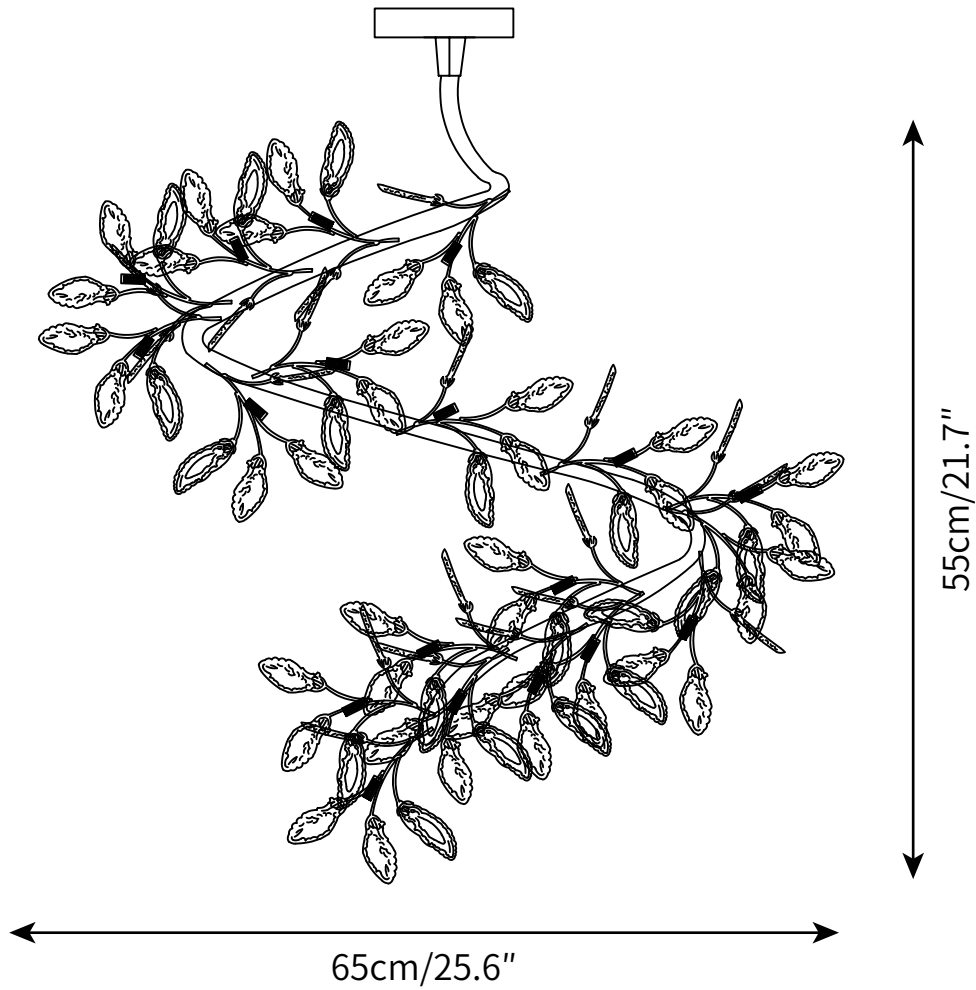

NATURAAL AGATE CHANDELIER

CHANDELIERS

SPECIFICATION SHEET
INTERNATIONAL

ABOUT

This is a luxurious agate chandelier. The natural agate rough is sliced, polished, perforated, and made. The agate is brightly colored and has a smooth surface. It has a strong light transmission and no glare.

LEAD TIME

4 - 7 weeks

LIGHT SOURCE

G9*3 W LED
2700K warm white
Not dimmable
Lamp included

INSTALLATION

Ceiling mount,
hardwired.

PRODUCT SIZE

Dia 65cm x H 55cm

FITTING FINISHES

Gold

SHADE COLOURS

Multicolor

Materials

Metal, Iron, Agate

CERTIFICATION

CE/CCC/UL/SAA/KC

WARRANTY

3 years

Voltage

AC 110-240V

WEIGHT

8kg