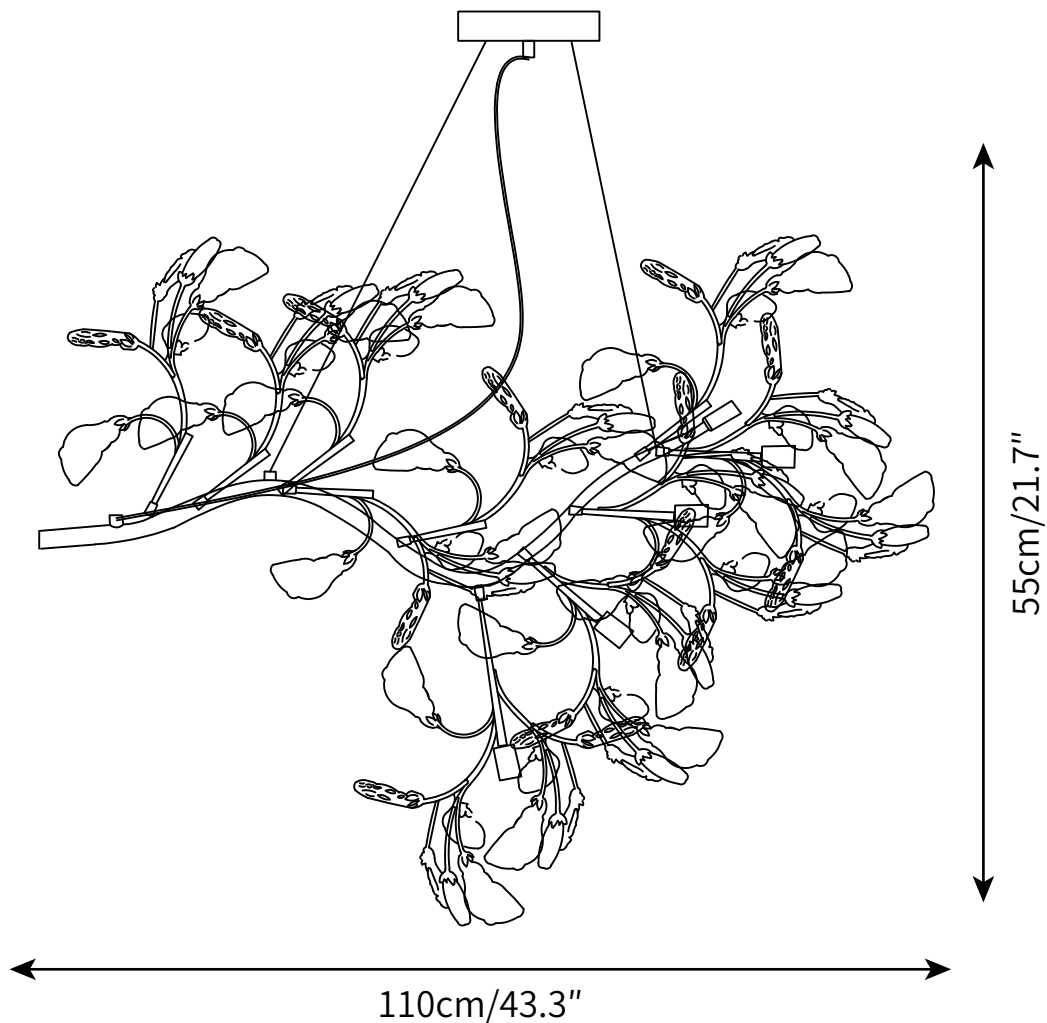

NATURAAL AGATE CHANDELIER

CHANDELIERS

SPECIFICATION SHEET
INTERNATIONAL

ABOUT

This is a luxurious agate chandelier. The natural agate rough is sliced, polished, perforated, and made. The agate is brightly colored and has a smooth surface. It has a strong light transmission and no glare.

LEAD TIME

4 - 7 weeks

LIGHT SOURCE

G9*3 W LED
2700K warm white
Not dimmable
Lamp included

INSTALLATION

Ceiling mount,
hardwired.

ROD LENGTH

Black Braided Cable,
Length 150cm / 59".

PRODUCT SIZE

Dia 110cm x H 55cm

FITTING FINISHES

Gold

SHADE COLOURS

Multicolor

Materials

Metal, Iron, Agate

CERTIFICATION

CE/CCC/UL/SAA/KC

WARRANTY

3 years

Voltage

AC 110-240V

WEIGHT

8kg