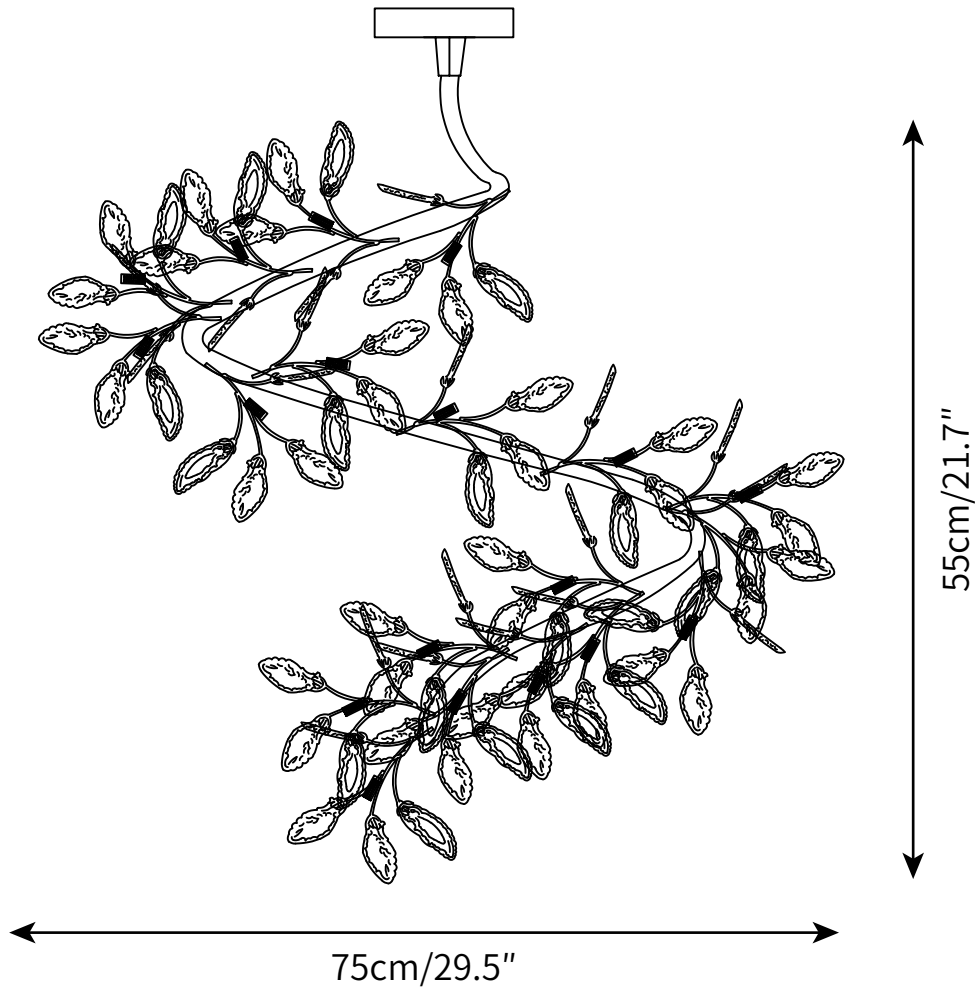

NATURAAL AGATE CHANDELIER

CHANDELIERS

SPECIFICATION SHEET
INTERNATIONAL

ABOUT

This is a luxurious agate chandelier. The natural agate rough is sliced, polished, perforated, and made. The agate is brightly colored and has a smooth surface. It has a strong light transmission and no glare.

LEAD TIME

4 - 7 weeks

LIGHT SOURCE

G9*3 W LED
2700K warm white
Not dimmable
Lamp included

INSTALLATION

Ceiling mount,
hardwired.

PRODUCT SIZE

Dia 75cm x H 55cm

FITTING FINISHES

Gold

SHADE COLOURS

Multicolor

Materials

Metal, Iron, Agate

CERTIFICATION

CE/CCC/UL/SAA/KC

WARRANTY

3 years

Voltage

AC 110-240V

WEIGHT

8kg