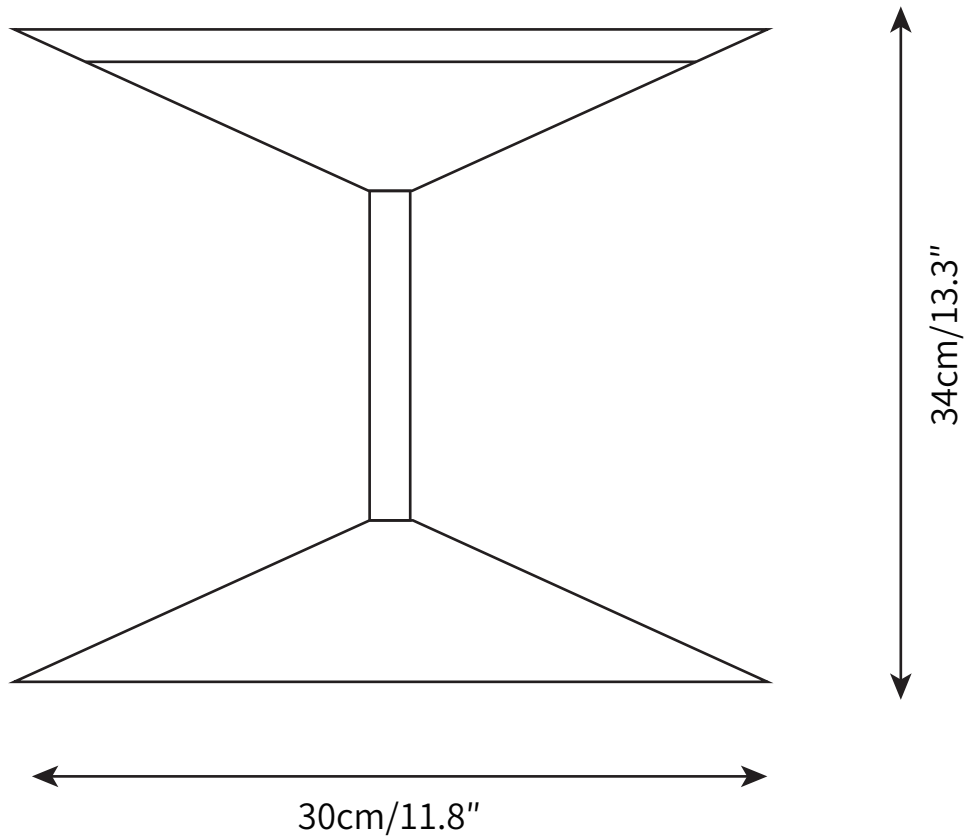

NARCISO TABLE LAMP
TABLE LAMP

SPECIFICATION SHEET
INTERNATIONAL

NARCISO TABLE LAMP
TABLE LAMP

SPECIFICATION SHEET
INTERNATIONAL

ABOUT

As in the classic myth Narciso looks at his image reflected in the water, likewise the cone of this lamp splits up to spread and reflect the delicate light of the lighting body.

LEAD TIME

4 - 7 weeks

LIGHT SOURCE

Integrated LED,
Warm White (2700K to 3300K),
Cool White (3300K to 5300K),
Not dimmable

FLEX CORD COLOURS

Black Switched Plug Wire,
Length 150cm / 59"

PRODUCT SIZE

Dia 30cm x H 34cm