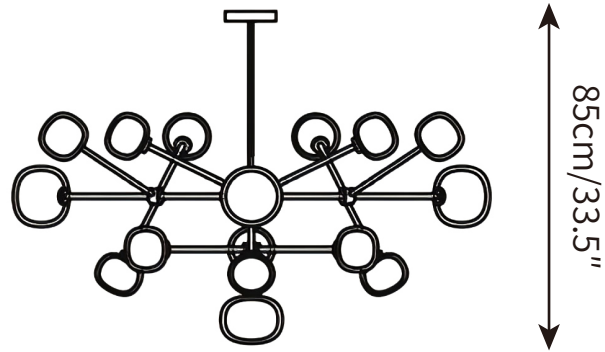

NABILA CHANDELIER

CHANDELIERS

SPECIFICATION SHEET

INTERNATIONAL

ABOUT

The Nabila Chandelier's elegant sophistication is inspired by the 1950s pursuit to outer space. Modeled off of the Sputnik, the Nabila's double-sided spherical frame in Matte Black with Black Chrome accents and Smoke borosilicate glass discs or Matte Black with Brushed Brass and Clear borosilicate glass discs brings a unique touch to a contemporary interior. Place in the entryway or over the dining table to complete your aesthetic.

LEAD TIME

4 - 7 weeks

LIGHT SOURCE

G9*3 W LED
2700K warm white
Not dimmable
Lamp included

INSTALLATION

Ceiling mount,
hardwired.

ROD LENGTH

Rod lengths range between
50cm-150cm, in

PRODUCT SIZE

Dia 85cm x H 85cm

FITTING FINISHES

Black

SHADE COLOURS

Clear

Materials

Metal, Iron, Glass

CERTIFICATION

CE/CCC/UL/SAA/KC

WARRANTY

3 years

Voltage

AC 110-240V

WEIGHT

6kg