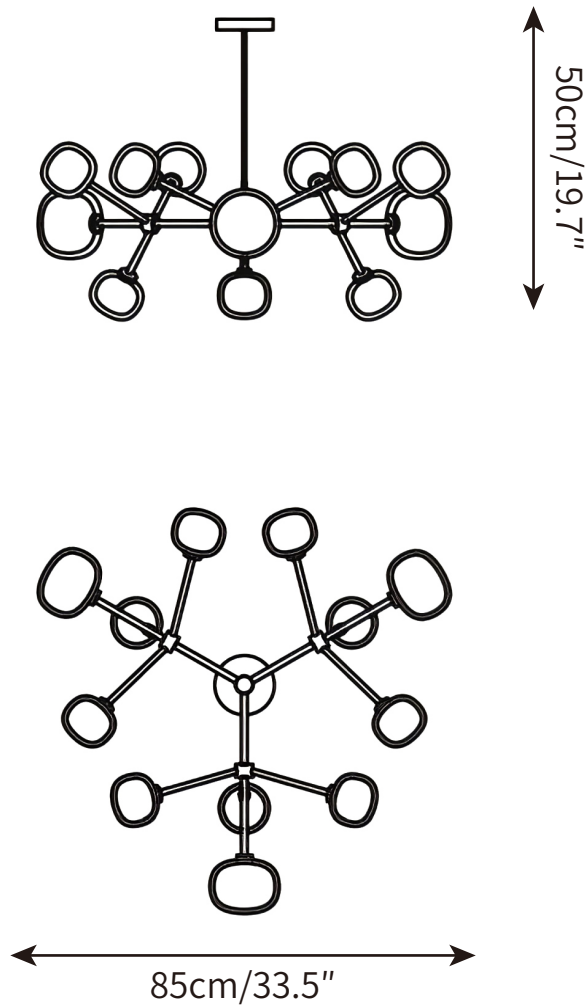

NABILA CHANDELIER

CHANDELIERS

SPECIFICATION SHEET
INTERNATIONAL

ABOUT

The Nabila Chandelier's elegant sophistication is inspired by the 1950s pursuit to outer space. Modeled off of the Sputnik, the Nabila's double-sided spherical frame in Matte Black with Black Chrome accents and Smoke borosilicate glass discs or Matte Black with Brushed Brass and Clear borosilicate glass discs brings a unique touch to a contemporary interior. Place in the entryway or over the dining table to complete your aesthetic.

LEAD TIME

4 - 7 weeks

LIGHT SOURCE

G9*3 W LED
2700K warm white
Not dimmable
Lamp included

INSTALLATION

Ceiling mount,
hardwired.

ROD LENGTH

Rod lengths range between
50cm-150cm, in

PRODUCT SIZE

Dia 85cm x H 50cm

FITTING FINISHES

Black

SHADE COLOURS

Clear

MATERIALS

Metal, Iron, Glass

PRODUCT SIZE

Dia 85cm x H 85cm

FITTING FINISHES

Black

SHADE COLOURS

Clear

Materials

Metal, Iron, Glass