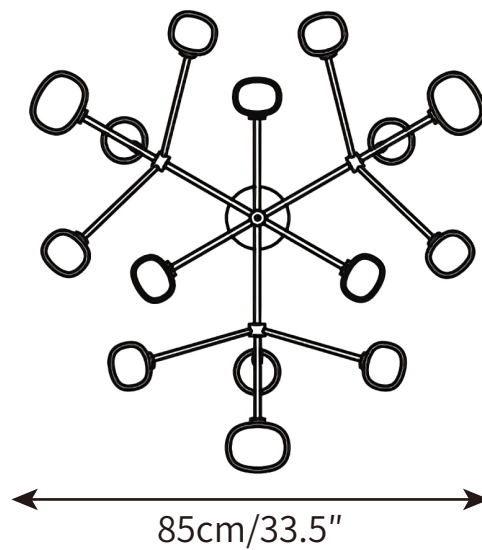

NABILA CHANDELIER

CHANDELIERS

SPECIFICATION SHEET

INTERNATIONAL

ABOUT

The Nabila Chandelier's elegant sophistication is inspired by the 1950s pursuit to outer space. Modeled off of the Sputnik, the Nabila's double-sided spherical frame in Matte Black with Black Chrome accents and Smoke borosilicate glass discs or Matte Black with Brushed Brass and Clear borosilicate glass discs brings a unique touch to a contemporary interior. Place in the entryway or over the dining table to complete your aesthetic.

LEAD TIME

4 - 7 weeks

LIGHT SOURCE

G9*3 W LED
2700K warm white
Not dimmable
Lamp included

INSTALLATION

Ceiling mount,
hardwired.

ROD LENGTH

Rod lengths range between
50cm-150cm, in

PRODUCT SIZE

Dia 85cm x H 85cm

FITTING FINISHES

Black

SHADE COLOURS

Clear

Materials

Metal, Iron, Glass

CERTIFICATION

CE/CCC/UL/SAA/KC

WARRANTY

3 years

Voltage

AC 110-240V

WEIGHT

6kg