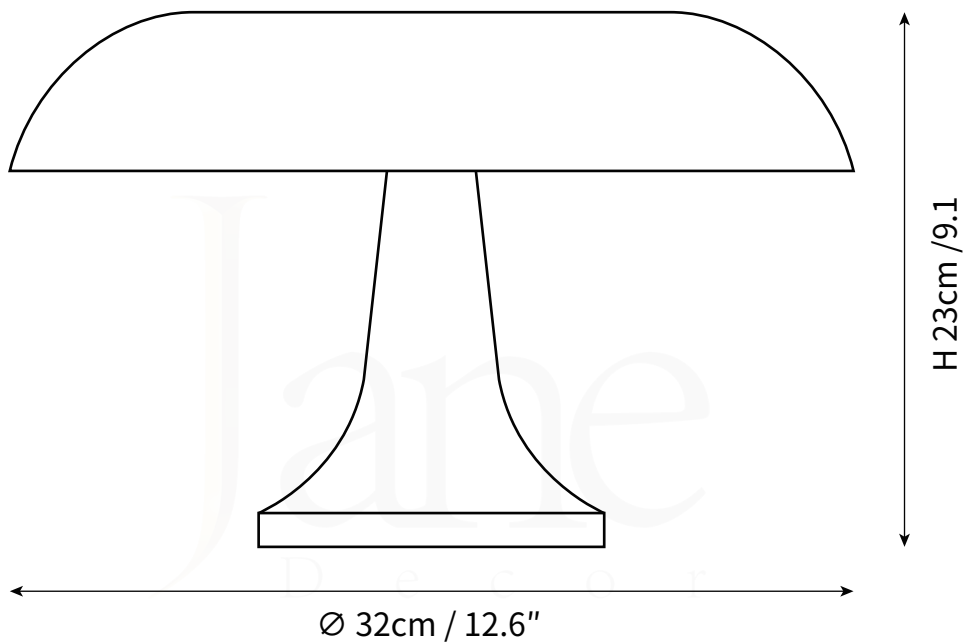

NESSO TABLE LAMP
TABLE LAMP

SPECIFICATION SHEET
INTERNATIONAL

NESSO TABLE LAMP

TABLE LAMP

SPECIFICATION SHEET

INTERNATIONAL

ABOUT

Part of the “Modern Classics” reissued line, Nesso was a marvel of ABS thermoplastic injection-molding when first introduced in 1965 thus bringing industrial materials and methods to the home and office environments. Nesso is an international icon of futuristic, democratic design and in the collection of all major design museums. The table lamp is available in orange and white.

LEAD TIME

4 - 7 weeks

LIGHT SOURCE

E14 15W LED
2700K warm white
Not dimmable
Lamp included

FLEX CORD COLOURS

Black Switched Plug Wire,
Length 150cm / 59"

PRODUCT SIZE

Dia 32cm x H 23cm