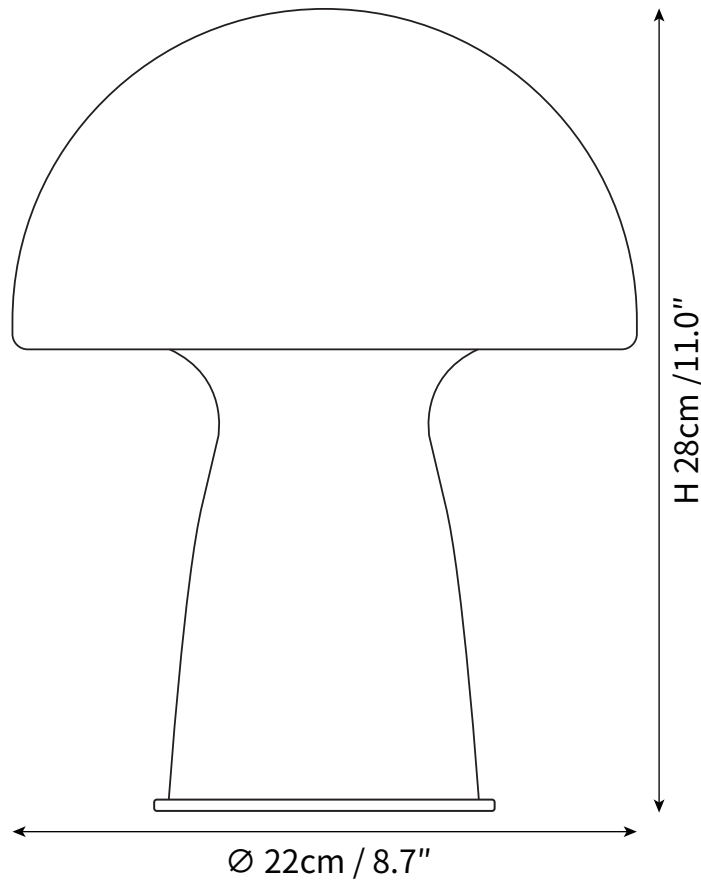

MUSHROOM TABLE LAMP
TABLE LAMP

SPECIFICATION SHEET
INTERNATIONAL

MUSHROOM TABLE LAMP

TABLE LAMP

SPECIFICATION SHEET
INTERNATIONAL

ABOUT

Our mushroom inspired Ngami touch lamp is quirky and a little bit 70s retro. Outrageously orange with a bold silhouette, it demands to be noticed. Sideboard, desktop, or bedside, simply touch the base and watch a pool of light appear. so you can adjust the brightness to suit your mood. Minimal, modern, mushroom, Marvelous.

LEAD TIME

4 - 7 weeks

LIGHT SOURCE

E27 40W LED
2700K warm white
Not dimmable
Lamp included

FLEX CORD COLOURS

Black Switched Plug Wire,
Length 150cm / 59"

PRODUCT SIZE

Dia 22cm x H 28cm