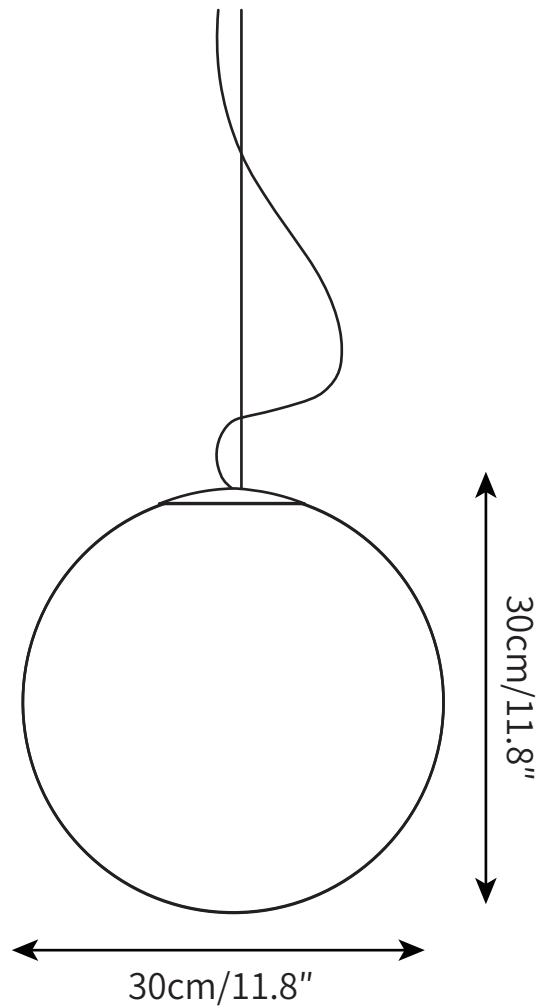

MOON PENDANT LAMP

PENDANT

SPECIFICATION SHEET
INTERNATIONAL

ABOUT

Now you can experience a beautiful full moon every night regardless of the lunar cycle with these hanging moon lamps. Perfect for setting the mood, especially for romantic evenings, the moon lamp will add a unique ambiance any where you decide to hang it.

LEAD TIME

4 - 7 weeks

LIGHT SOURCE

Integrated LED,
Warm White (2700K to 3300K),
Cool White (3300K to 5300K),
Not dimmable

INSTALLATION

Ceiling mount
Supplied with external driver.

FLEX CORD COLOURS

White Braided Cable,
Length 150cm / 59".

PRODUCT SIZE

Dia 30cm x H 30cm

FITTING FINISHES

White

SHADE COLOURS

White

CERTIFICATION

CE/CCC/UL/SAA/KC

WARRANTY

3 years

Materials

Resin, Fiber

Voltage

AC 110-240V

WEIGHT

3kg