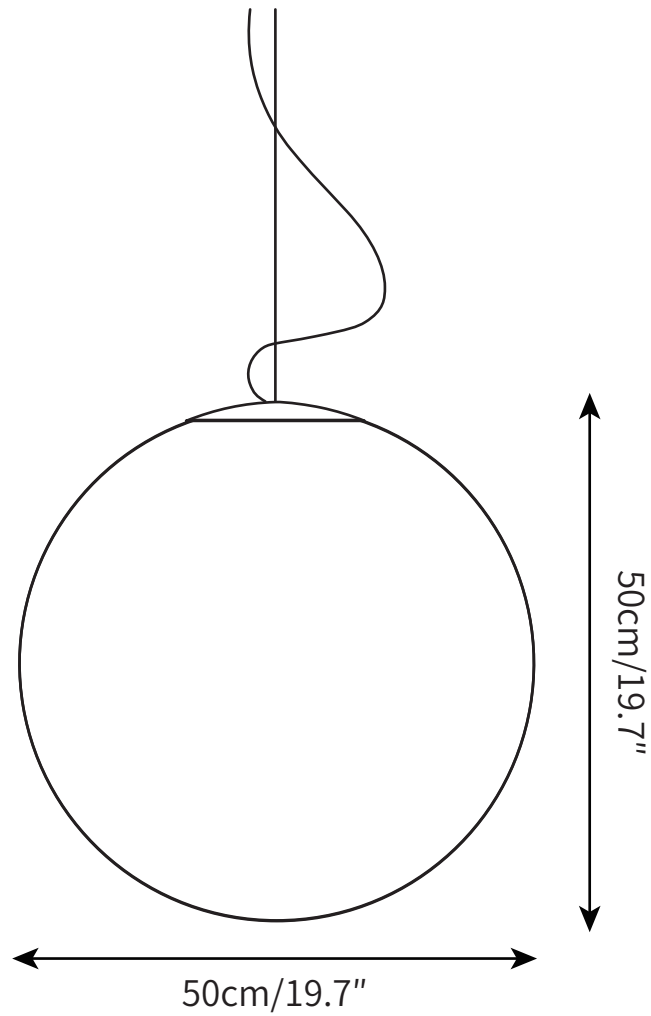

MOON PENDANT LAMP

PENDANT

SPECIFICATION SHEET
INTERNATIONAL

ABOUT

Now you can experience a beautiful full moon every night regardless of the lunar cycle with these hanging moon lamps. Perfect for setting the mood, especially for romantic evenings, the moon lamp will add a unique ambiance any where you decide to hang it.

LEAD TIME

4 - 7 weeks

LIGHT SOURCE

Integrated LED,
Warm White (2700K to 3300K),
Cool White (3300K to 5300K),
Not dimmable

INSTALLATION

Ceiling mount
Supplied with external driver.

FLEX CORD COLOURS

White Braided Cable,
Length 150cm / 59".

PRODUCT SIZE

Dia 50cm x H 50cm

FITTING FINISHES

White

SHADE COLOURS

White

CERTIFICATION

CE/CCC/UL/SAA/KC

WARRANTY

3 years

Materials

Resin, Fiber

Voltage

AC 110-240V

WEIGHT

4kg