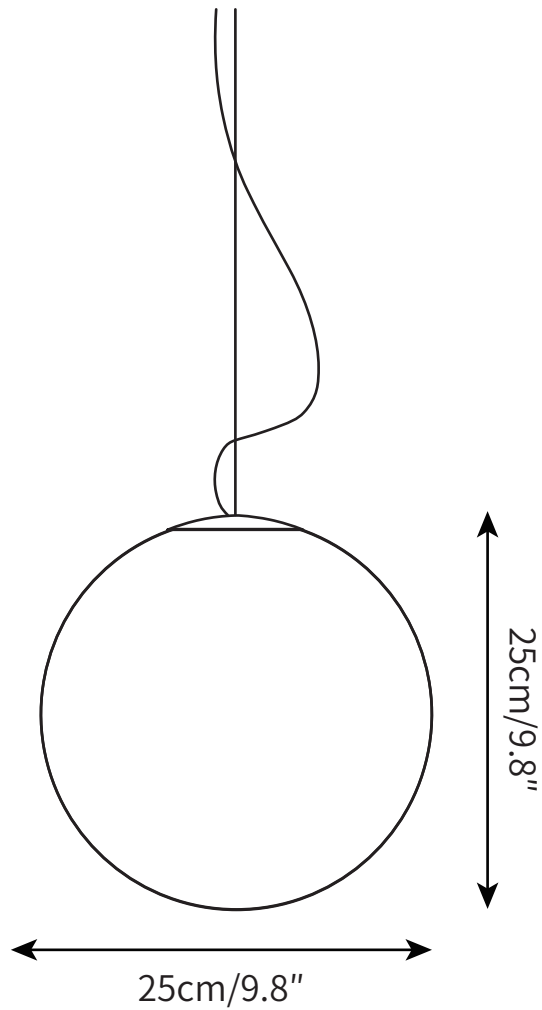

MOON PENDANT LAMP

PENDANT

SPECIFICATION SHEET
INTERNATIONAL

ABOUT

Now you can experience a beautiful full moon every night regardless of the lunar cycle with these hanging moon lamps. Perfect for setting the mood, especially for romantic evenings, the moon lamp will add a unique ambiance any where you decide to hang it.

LEAD TIME

4 - 7 weeks

LIGHT SOURCE

Integrated LED,
Warm White (2700K to 3300K),
Cool White (3300K to 5300K),
Not dimmable

INSTALLATION

Ceiling mount
Supplied with external driver.

FLEX CORD COLOURS

White Braided Cable,
Length 150cm / 59".

PRODUCT SIZE

Dia 25cm x H 25cm

FITTING FINISHES

White

SHADE COLOURS

White

CERTIFICATION

CE/CCC/UL/SAA/KC

WARRANTY

3 years

Materials

Resin, Fiber

Voltage

AC 110-240V

WEIGHT

2.5kg