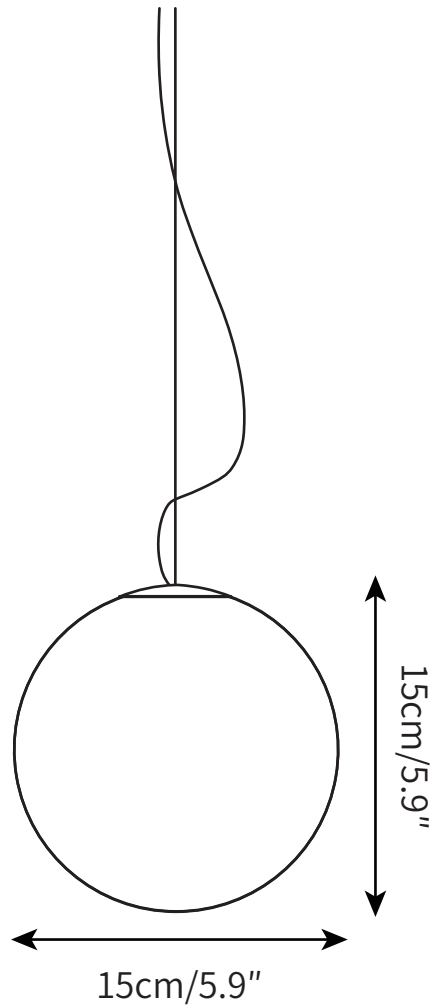

MOON PENDANT LAMP

PENDANT

SPECIFICATION SHEET
INTERNATIONAL

ABOUT

Now you can experience a beautiful full moon every night regardless of the lunar cycle with these hanging moon lamps. Perfect for setting the mood, especially for romantic evenings, the moon lamp will add a unique ambiance any where you decide to hang it.

LEAD TIME

4 - 7 weeks

LIGHT SOURCE

Integrated LED,
Warm White (2700K to 3300K),
Cool White (3300K to 5300K),
Not dimmable

INSTALLATION

Ceiling mount
Supplied with external driver.

FLEX CORD COLOURS

White Braided Cable,
Length 150cm / 59".

PRODUCT SIZE

Dia 15cm x H 15cm

FITTING FINISHES

White

SHADE COLOURS

White

CERTIFICATION

CE/CCC/UL/SAA/KC

WARRANTY

3 years

Materials

Resin, Fiber

Voltage

AC 110-240V

WEIGHT

1.5kg