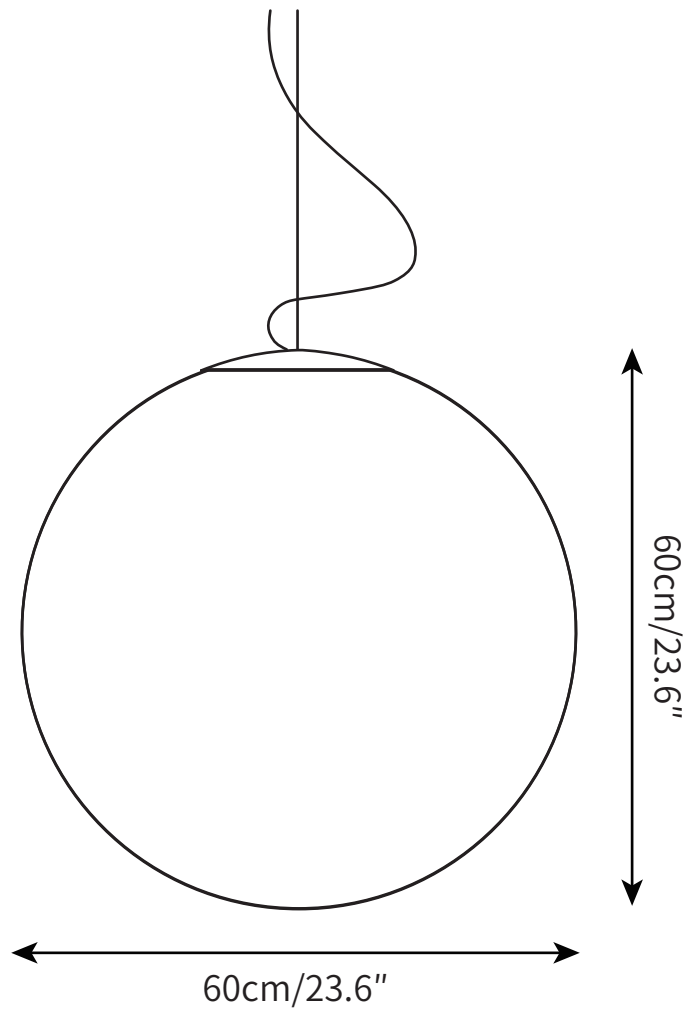

MOON PENDANT LAMP

PENDANT

SPECIFICATION SHEET
INTERNATIONAL

ABOUT

Now you can experience a beautiful full moon every night regardless of the lunar cycle with these hanging moon lamps. Perfect for setting the mood, especially for romantic evenings, the moon lamp will add a unique ambiance any where you decide to hang it.

LEAD TIME

4 - 7 weeks

LIGHT SOURCE

Integrated LED,
Warm White (2700K to 3300K),
Cool White (3300K to 5300K),
Not dimmable

INSTALLATION

Ceiling mount
Supplied with external driver.

FLEX CORD COLOURS

White Braided Cable,
Length 150cm / 59".

PRODUCT SIZE

Dia 60cm x H 60cm

FITTING FINISHES

White

SHADE COLOURS

White

CERTIFICATION

CE/CCC/UL/SAA/KC

WARRANTY

3 years

Materials

Resin, Fiber

Voltage

AC 110-240V

WEIGHT

5kg