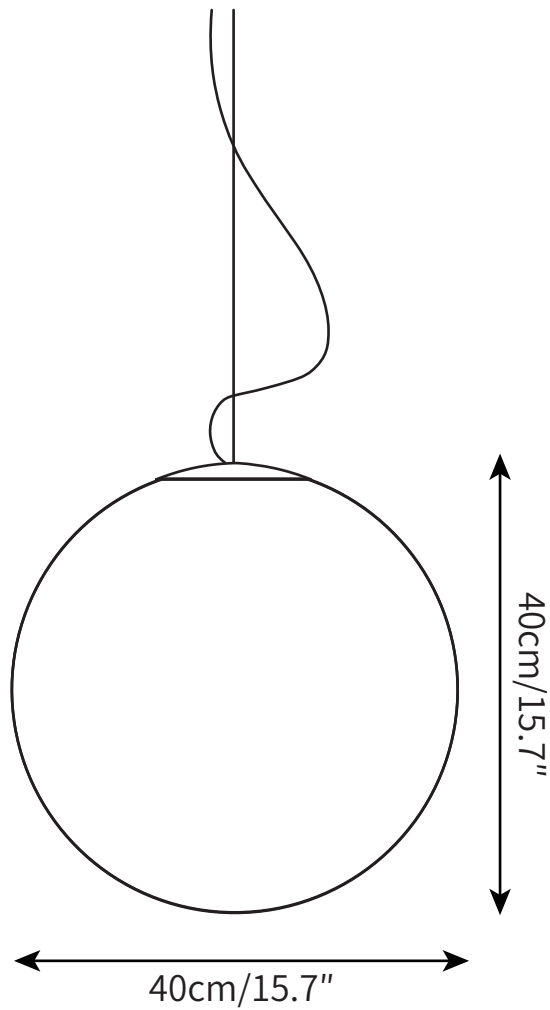

MOON PENDANT LAMP

PENDANT

SPECIFICATION SHEET
INTERNATIONAL

ABOUT

Now you can experience a beautiful full moon every night regardless of the lunar cycle with these hanging moon lamps. Perfect for setting the mood, especially for romantic evenings, the moon lamp will add a unique ambiance any where you decide to hang it.

LEAD TIME

4 - 7 weeks

LIGHT SOURCE

Integrated LED,
Warm White (2700K to 3300K),
Cool White (3300K to 5300K),
Not dimmable

INSTALLATION

Ceiling mount
Supplied with external driver.

FLEX CORD COLOURS

White Braided Cable,
Length 150cm / 59".

PRODUCT SIZE

Dia 40cm x H 40cm

FITTING FINISHES

White

SHADE COLOURS

White

CERTIFICATION

CE/CCC/UL/SAA/KC

WARRANTY

3 years

Materials

Resin, Fiber

Voltage

AC 110-240V

WEIGHT

3.5kg