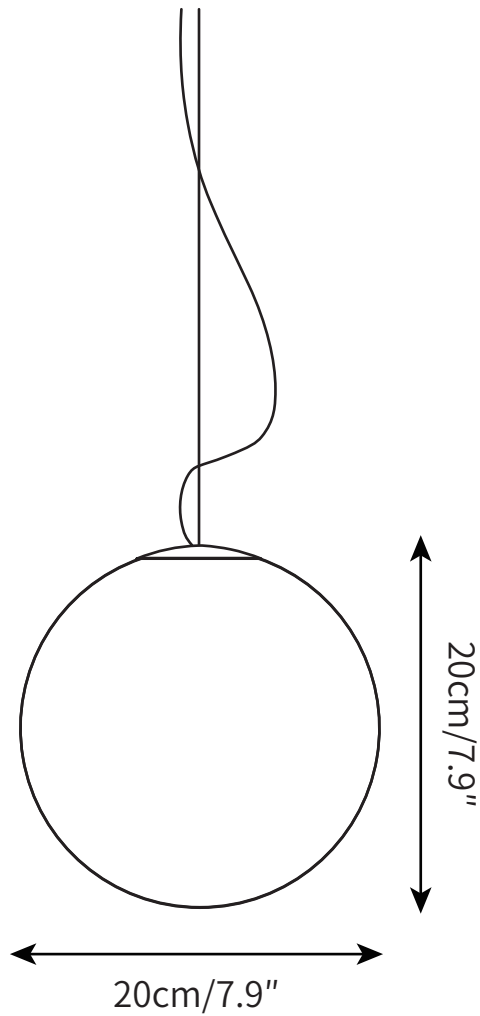

MOON PENDANT LAMP

PENDANT

SPECIFICATION SHEET
INTERNATIONAL

ABOUT

Now you can experience a beautiful full moon every night regardless of the lunar cycle with these hanging moon lamps. Perfect for setting the mood, especially for romantic evenings, the moon lamp will add a unique ambiance any where you decide to hang it.

LEAD TIME

4 - 7 weeks

LIGHT SOURCE

Integrated LED,
Warm White (2700K to 3300K),
Cool White (3300K to 5300K),
Not dimmable

INSTALLATION

Ceiling mount
Supplied with external driver.

FLEX CORD COLOURS

White Braided Cable,
Length 150cm / 59".

PRODUCT SIZE

Dia 20cm x H 20cm

FITTING FINISHES

White

SHADE COLOURS

White

CERTIFICATION

CE/CCC/UL/SAA/KC

WARRANTY

3 years

Materials

Resin, Fiber

Voltage

AC 110-240V

WEIGHT

2kg