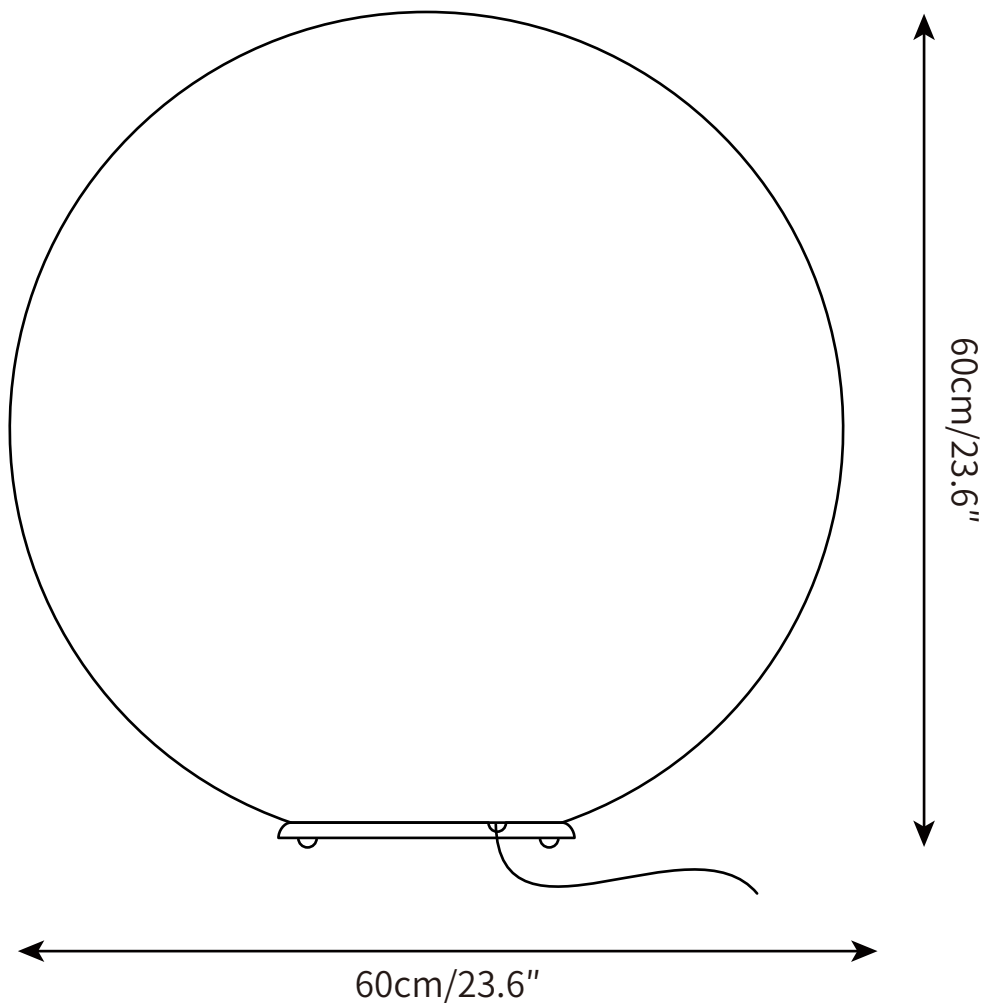

MOON FLOOR LAMP

FLOOR LAMP

SPECIFICATION SHEET

INTERNATIONAL

ABOUT

"moon lamp" was inspired by the Moon and its ethereal emanation of light. The reference to the element of the moon is emphasized by the plot of the material used resin.artdesign to create a soft and intense atmospheric lighting, and to recreate the lunar surface, a feature that distinguishes the products of the brand.

The Out Collection is designed to create outdoors a dreamlike and romantic atmosphere, ideal for aperitifs, dinners, or to relax or under the sun or a starry sky. The collection is inspired by the moon and its infinite mysteries, reproducing the luminescent and irregular surface of the celestial body in all its shades and texture, through the resin material (a specially treated mix of resin and fibers).

LEAD TIME

4 - 7 weeks

LIGHT SOURCE

Integrated LED,
Warm White (2700K to 3300K),
Cool White (3300K to 5300K),
Not dimmable

FLEX CORD COLOURS

White Switched Plug Wire,
Length 200cm / 78.7"

PRODUCT SIZE

Dia 60cm x H 60cm

FITTING FINISHES

White

SHADE COLOURS

White

MATERIALS

Resin, Fiber

CERTIFICATION

CE/CCC/UL/SAA/KC

WARRANTY

3 years

VOLTAGE

AC 110-240V

WEIGHT

5kg