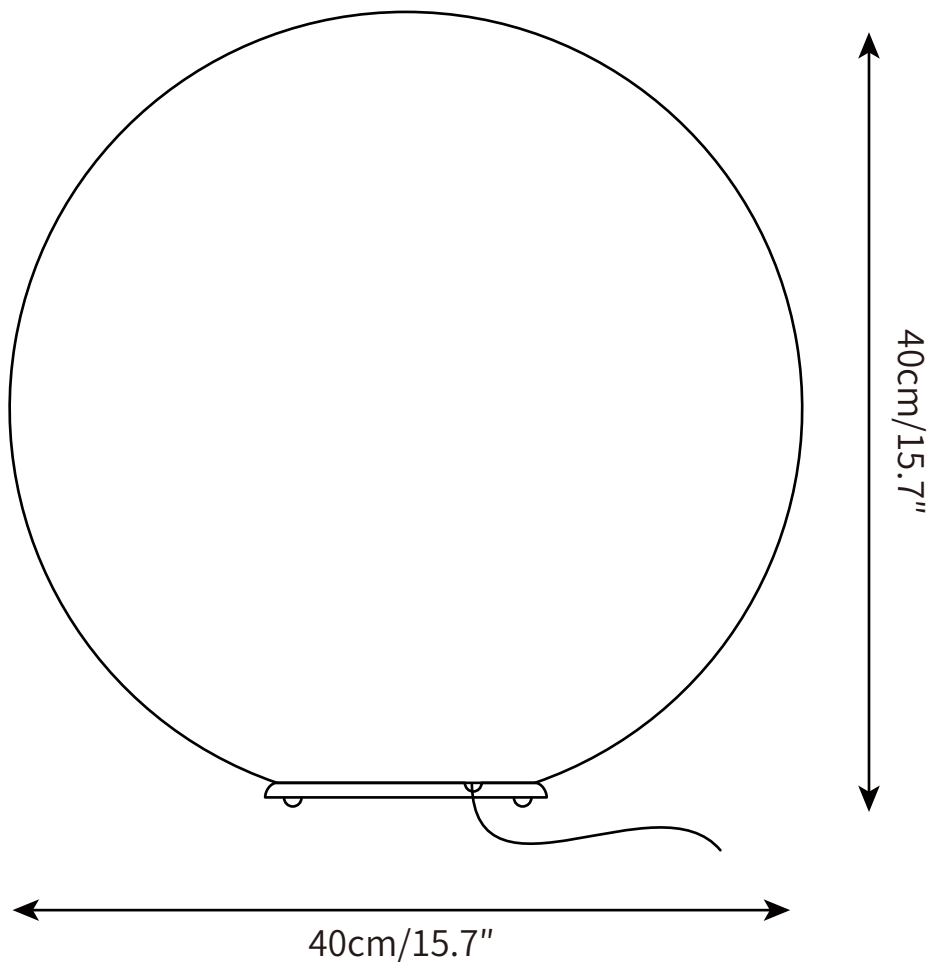

MOON FLOOR LAMP

FLOOR LAMP

SPECIFICATION SHEET

INTERNATIONAL

ABOUT

"moon lamp" was inspired by the Moon and its ethereal emanation of light. The reference to the element of the moon is emphasized by the plot of the material used resin.artdesign to create a soft and intense atmospheric lighting, and to recreate the lunar surface, a feature that distinguishes the products of the brand.

The Out Collection is designed to create outdoors a dreamlike and romantic atmosphere, ideal for aperitifs, dinners, or to relax or under the sun or a starry sky. The collection is inspired by the moon and its infinite mysteries, reproducing the luminescent and irregular surface of the celestial body in all its shades and texture, through the resin material (a specially treated mix of resin and fibers).

LEAD TIME

4 - 7 weeks

LIGHT SOURCE

Integrated LED,
Warm White (2700K to 3300K),
Cool White (3300K to 5300K),
Not dimmable

FLEX CORD COLOURS

White Switched Plug Wire,
Length 200cm / 78.7"

PRODUCT SIZE

Dia 40cm x H 40cm

FITTING FINISHES

White

SHADE COLOURS

White

MATERIALS

Resin, Fiber

CERTIFICATION

CE/CCC/UL/SAA/KC

WARRANTY

3 years

VOLTAGE

AC 110-240V

WEIGHT

4kg