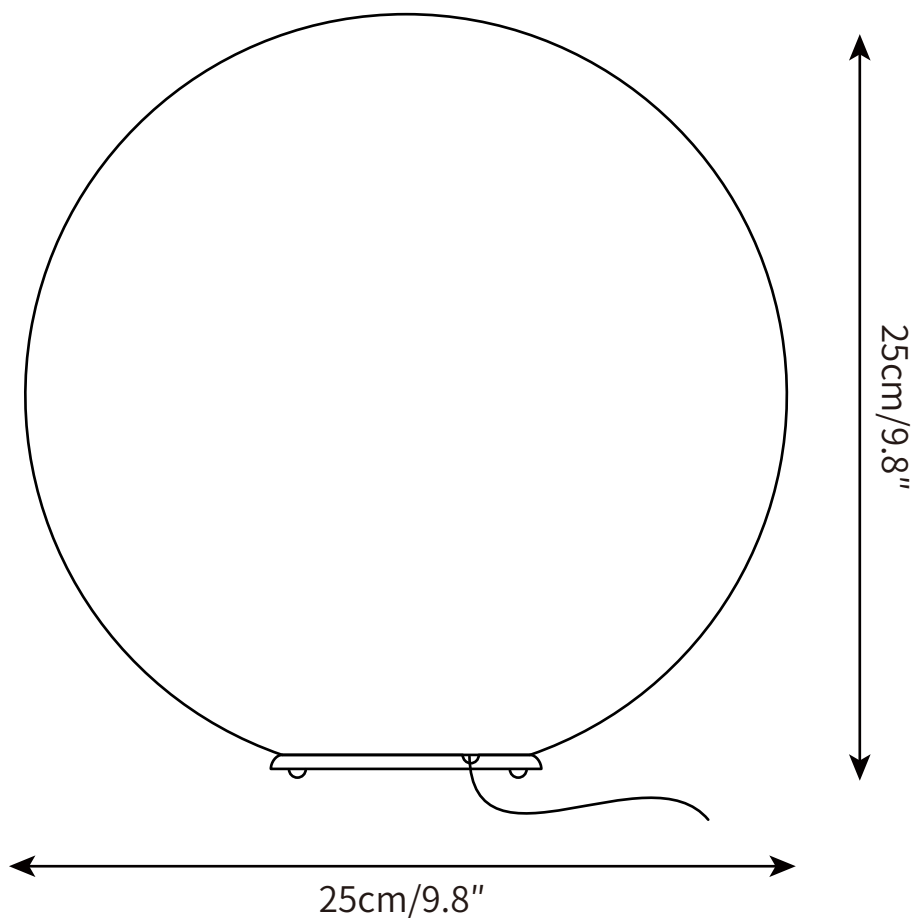

MOON FLOOR LAMP
FLOOR LAMP

SPECIFICATION SHEET
INTERNATIONAL

MOON FLOOR LAMP

FLOOR LAMP

SPECIFICATION SHEET

INTERNATIONAL

ABOUT

"moon lamp" was inspired by the Moon and its ethereal emanation of light. The reference to the element of the moon is emphasized by the plot of the material used resin.artdesign to create a soft and intense atmospheric lighting, and to recreate the lunar surface, a feature that distinguishes the products of the brand.

LEAD TIME

4 - 7 weeks

LIGHT SOURCE

Integrated LED,
Warm White (2700K to 3300K),
Cool White (3300K to 5300K),
Not dimmable

FLEX CORD COLOURS

White Switched Plug Wire,
Length 200cm / 78.7"

PRODUCT SIZE

Dia 25cm x H 25cm

LEAD TIME

4 - 7 weeks

LIGHT SOURCE

Integrated LED,
Warm White (2700K to 3300K),
Cool White (3300K to 5300K),
Not dimmable

FLEX CORD COLOURS

White Switched Plug Wire,
Length 200cm / 78.7"

PRODUCT SIZE

Dia 40cm x H 40cm