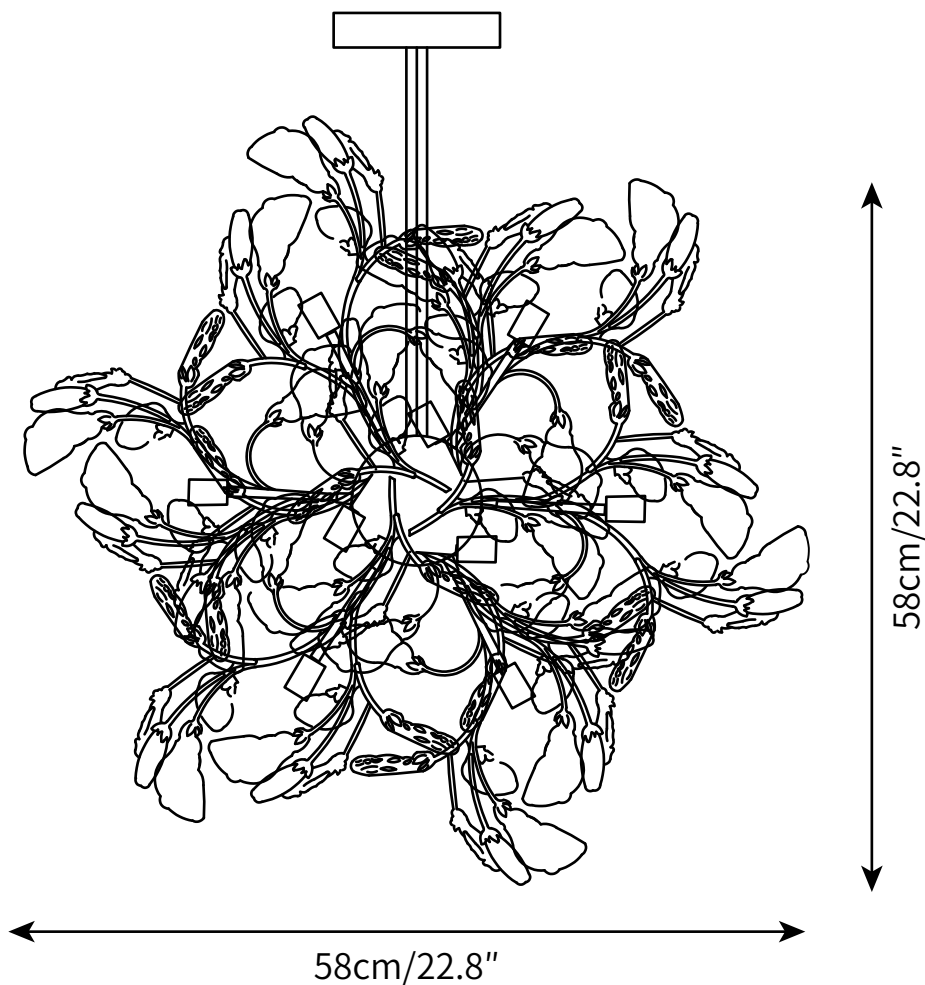

MODERN AGATE CHANDELIER

CHANDELIERS

SPECIFICATION SHEET
INTERNATIONAL

ABOUT

This is a luxurious agate chandelier. The natural agate rough is sliced, polished, perforated, and made. The agate is brightly colored and has a smooth surface. It has a strong light transmission and no glare.

LEAD TIME

4 - 7 weeks

LIGHT SOURCE

G9*3 W LED
2700K warm white
Not dimmable
Lamp included

INSTALLATION

Ceiling mount,
hardwired.

ROD LENGTH

Rod lengths range between
50cm/19.7"

PRODUCT SIZE

Dia 58cm x H 58cm

FITTING FINISHES

Gold

SHADE COLOURS

Multicolor

Materials

Metal, Iron, Agate

CERTIFICATION

CE/CCC/UL/SAA/KC

WARRANTY

3 years

Voltage

AC 110-240V

WEIGHT

10kg