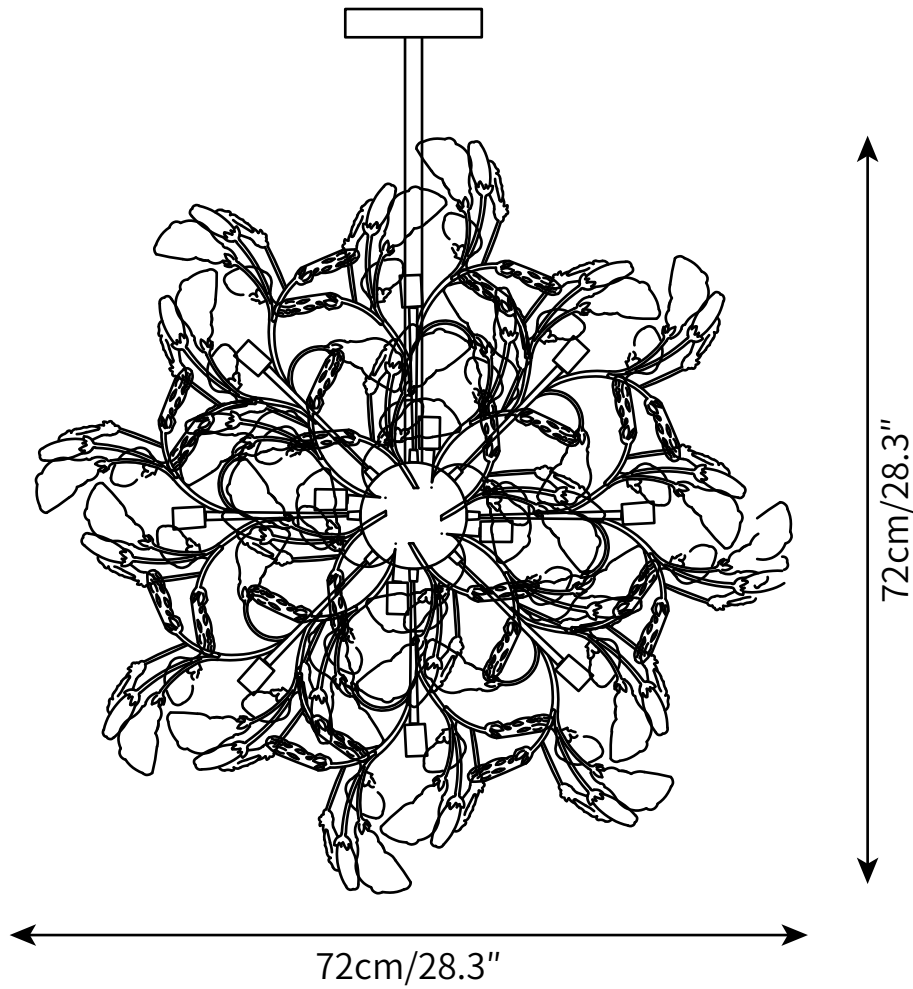

MODERN AGATE CHANDELIER

CHANDELIERS

SPECIFICATION SHEET
INTERNATIONAL

ABOUT

This is a luxurious agate chandelier. The natural agate rough is sliced, polished, perforated, and made. The agate is brightly colored and has a smooth surface. It has a strong light transmission and no glare.

LEAD TIME

4 - 7 weeks

LIGHT SOURCE

G9*3 W LED
2700K warm white
Not dimmable
Lamp included

INSTALLATION

Ceiling mount,
hardwired.

ROD LENGTH

Rod lengths range between
50cm/19.7"

PRODUCT SIZE

Dia 72cm x H 72cm

FITTING FINISHES

Gold

SHADE COLOURS

Multicolor

Materials

Metal, Iron, Agate

CERTIFICATION

CE/CCC/UL/SAA/KC

WARRANTY

3 years

Voltage

AC 110-240V

WEIGHT

13kg