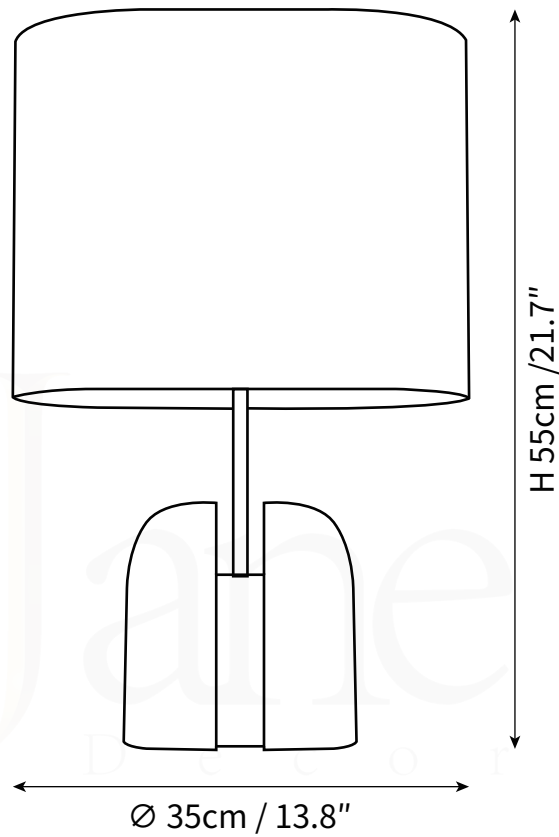

MADOC TABLE LAMP
TABLE LAMP

SPECIFICATION SHEET
INTERNATIONAL

MADOC TABLE LAMP
TABLE LAMP

SPECIFICATION SHEET
INTERNATIONAL

ABOUT

Madoc Table Lamp in textured resin, iron and fabric shade. When the lamp is on, a depth appears in the layers of the shade which creates a unity of light and darkness. A beautiful lamp which is perfect on the desk, coffee table or bedside table.

LEAD TIME

4 - 7 weeks

LIGHT SOURCE

E27 40W LED
2700K warm white
Not dimmable
Lamp included

FLEX CORD COLOURS

Black Switched Plug Wire,
Length 150cm / 59"

PRODUCT SIZE

Dia 35cm x H 55cm