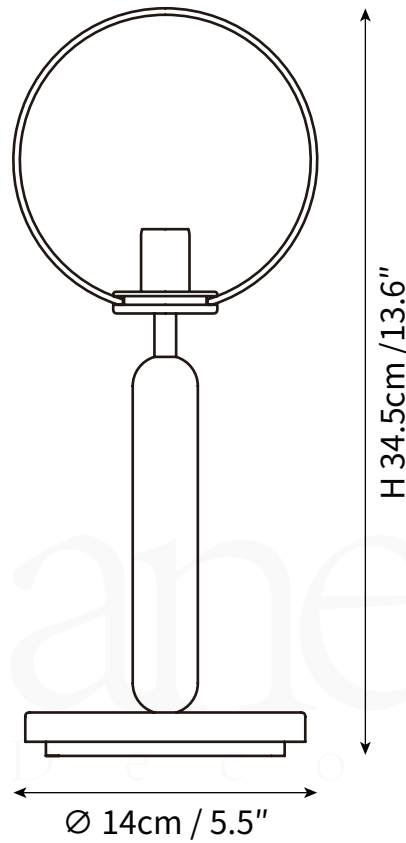

MIIRA TABLE LAMP
TABLE LAMP

SPECIFICATION SHEET
INTERNATIONAL

MIIRA TABLE LAMP

TABLE LAMP

SPECIFICATION SHEET
INTERNATIONAL

ABOUT

Miira is a series of lamps in a simple and timeless design which embraces the Nordic elegance and function. The neatly mouth-blown glass and stylish processed metal give the design balance and depth. The Optic Clear glass with the unique embossed pattern give a playful light and spreads a unique atmosphere to the room the lamp is placed in.

LEAD TIME

4 - 7 weeks

LIGHT SOURCE

G9*3W LED
2700K warm white
Not dimmable
Lamp included

FLEX CORD COLOURS

Black Switched Plug Wire,
Length 150cm / 59"

PRODUCT SIZE

Dia 14cm x H 34.5cm