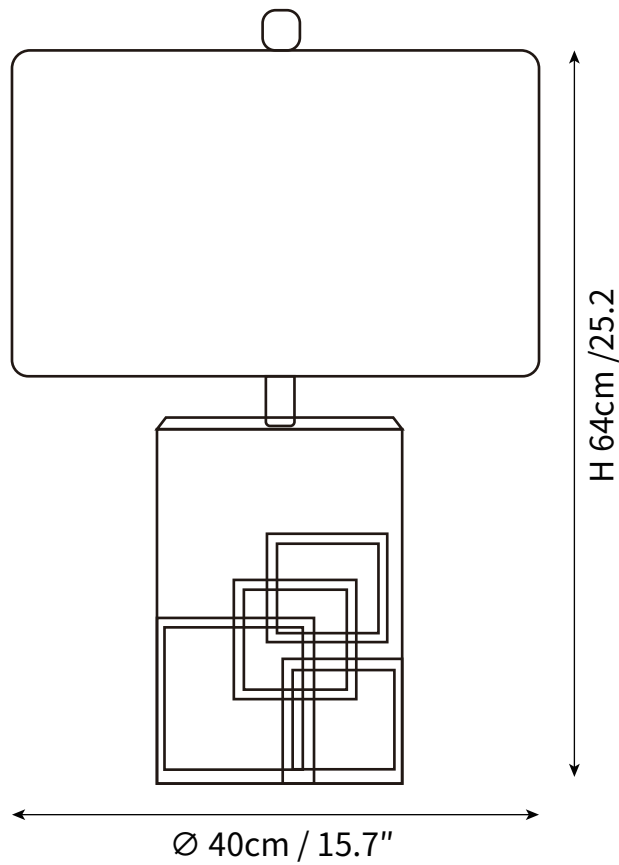

LOYDEN TABLE LAMP
TABLE LAMP

SPECIFICATION SHEET
INTERNATIONAL

LOYDEN TABLE LAMP
TABLE LAMP

SPECIFICATION SHEET
INTERNATIONAL

ABOUT

Illuminate your space with a touch of contemporary style with this elegant table lamp. White faux marble creates an elegant feel while gold metal detailing adds a modern element to your entryway or reading nook. A white linen shade completes your cohesive design, beautifully complementing your existing home décor. Bring functional light and contemporary styling to your living space with this faux marble lamp.

LEAD TIME

4 - 7 weeks

LIGHT SOURCE

E27 40W LED
2700K warm white
Not dimmable
Lamp included

FLEX CORD COLOURS

Black Switched Plug Wire,
Length 150cm / 59"

PRODUCT SIZE

Dia 40cm x H 64cm