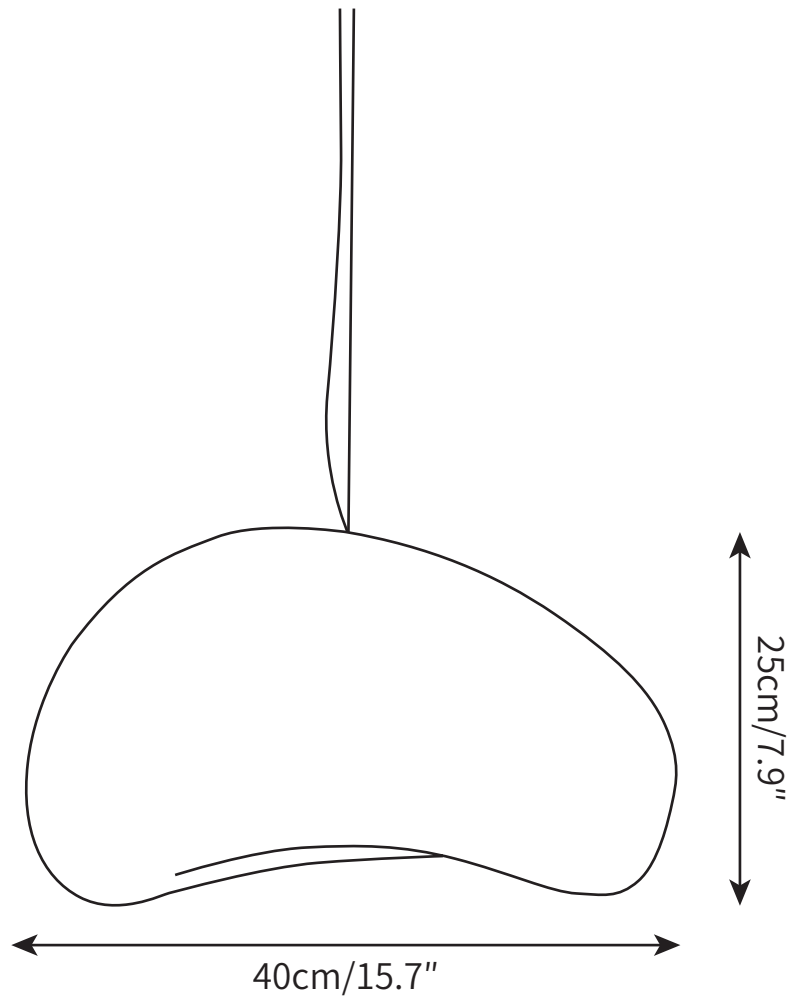

KHMARA PENDANT LAMP

PENDANT

SPECIFICATION SHEET
INTERNATIONAL

ABOUT

Khmara lamp is a spherical cloud created to light up the interior-worlds with tenderness. It never rains. It smells like cotton candy and tastes like a summer morning. Khmara transforms the ceiling into the sky. Because if dreaming big – then under the beholder of the true heights.

LEAD TIME

4 - 7 weeks

LIGHT SOURCE

E27 40W LED
2700K warm white
Not dimmable
Lamp included

INSTALLATION

Ceiling mount,
hardwired.

FLEX CORD COLOURS

White Braided Cable,
Length 150cm / 59".

PRODUCT SIZE

Dia 40cm x H 40cm

FITTING FINISHES

White

SHADE COLOURS

White

CERTIFICATION

CE/CCC/UL/SAA/KC

WARRANTY

3 years

Materials

Resin, Metal

Voltage

AC 110-240V

WEIGHT

3kg