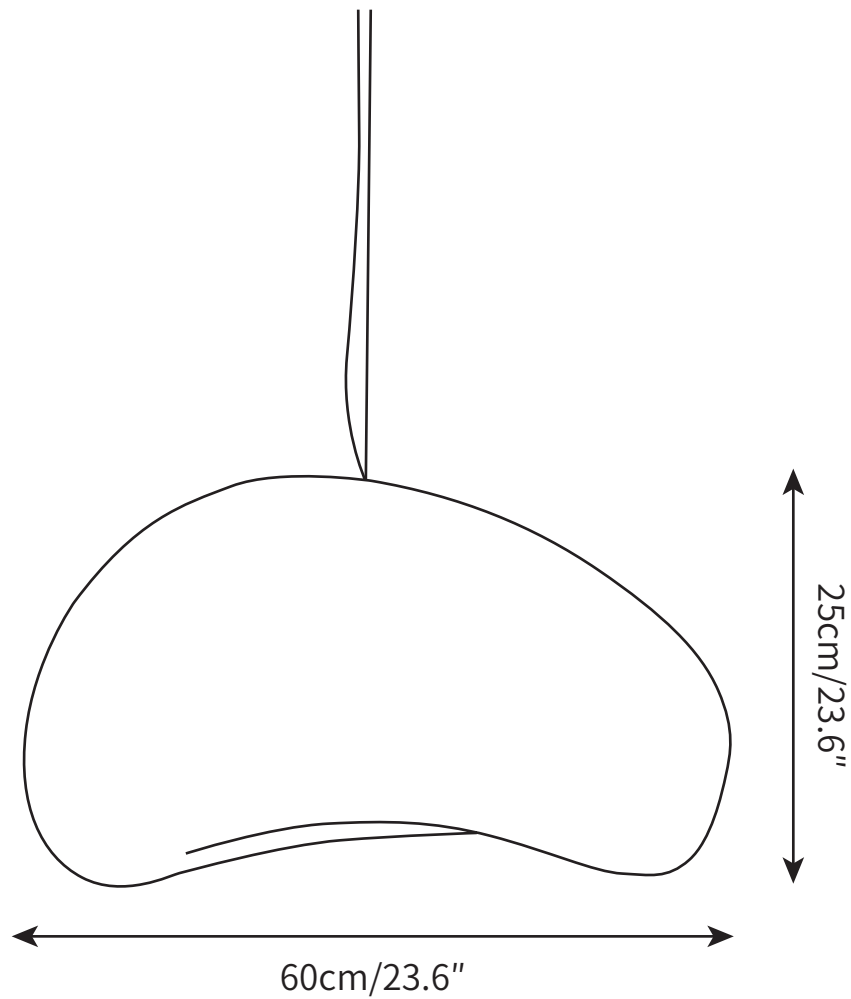

KHMARA PENDANT LAMP

PENDANT

SPECIFICATION SHEET
INTERNATIONAL

ABOUT

Khmara lamp is a spherical cloud created to light up the interior-worlds with tenderness. It never rains. It smells like cotton candy and tastes like a summer morning. Khmara transforms the ceiling into the sky. Because if dreaming big – then under the beholder of the true heights.

LEAD TIME

4 - 7 weeks

LIGHT SOURCE

E27 40W LED
2700K warm white
Not dimmable
Lamp included

INSTALLATION

Ceiling mount,
hardwired.

FLEX CORD COLOURS

White Braided Cable,
Length 150cm / 59".

PRODUCT SIZE

Dia 60cm x H 60cm

FITTING FINISHES

White

SHADE COLOURS

White

CERTIFICATION

CE/CCC/UL/SAA/KC

WARRANTY

3 years

Materials

Resin, Metal

Voltage

AC 110-240V

WEIGHT

3kg