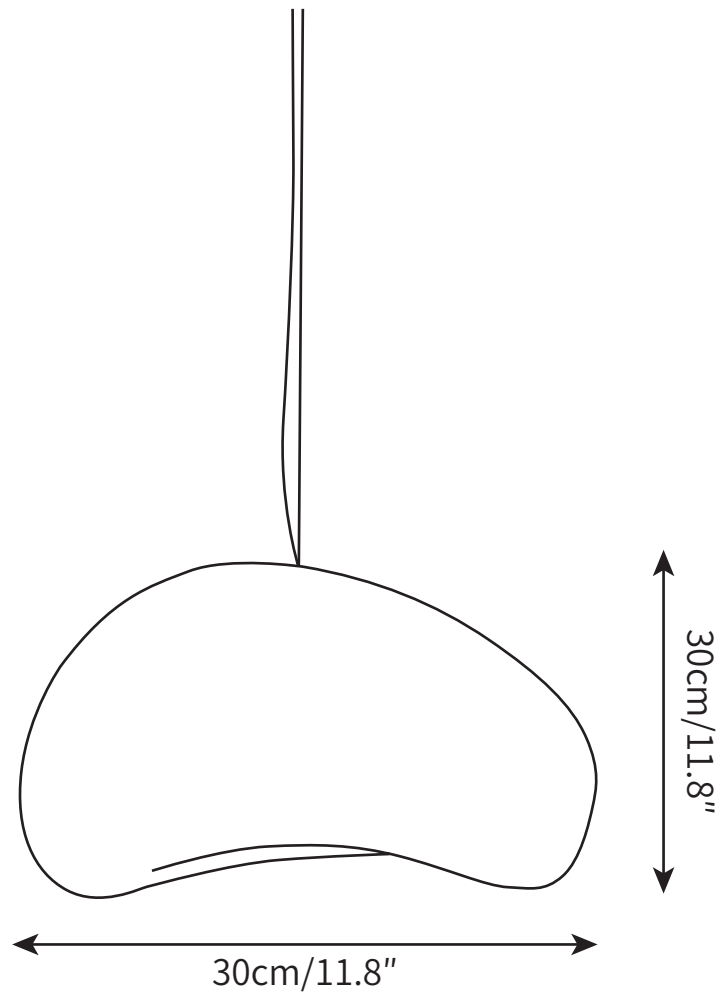

KHMARA PENDANT LAMP
PENDANT

SPECIFICATION SHEET
INTERNATIONAL

KHMARA PENDANT LAMP

PENDANT

SPECIFICATION SHEET
INTERNATIONAL

ABOUT

Khmara lamp is a spherical cloud created to light up the interior-worlds with tenderness. It never rains. It smells like cotton candy and tastes like a summer morning. Khmara transforms the ceiling into the sky. Because if dreaming big – then under the beholder of the true heights.

PRODUCT SIZE

Dia 30cm x H 30cm

FITTING FINISHES

White

SHADE COLOURS

White

CERTIFICATION

CE/CCC/UL/SAA/KC

PRODUCT SIZE

Dia 40cm x H 40cm

FITTING FINISHES

White

SHADE COLOURS

White

CERTIFICATION

CE/CCC/UL/SAA/KC