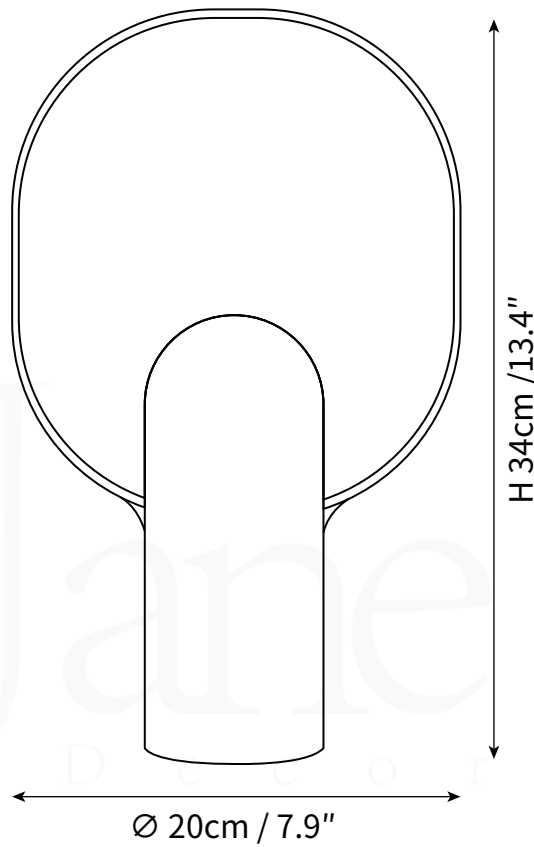

KHASSEH TABLE LAMP
TABLE LAMP

SPECIFICATION SHEET
INTERNATIONAL

KHASSEH TABLE LAMP

TABLE LAMP

SPECIFICATION SHEET
INTERNATIONAL

ABOUT

Khasseh desk lamp has a very simple and stylish design. The round shade covers the bulb and scatters the light in a comfortable way. When the lamp is on, a depth appears in the layers of the shade which creates a unity of light and darkness. A beautiful lamp which is perfect on the desk, coffee table or bedside table.

LEAD TIME

4 - 7 weeks

LIGHT SOURCE

Integrated LED,
Warm White (2700K to 3300K),
Cool White (3300K to 5300K),
Not dimmable

FLEX CORD COLOURS

Black Switched Plug Wire,
Length 150cm / 59"

PRODUCT SIZE

Dia 20cm x H 34cm