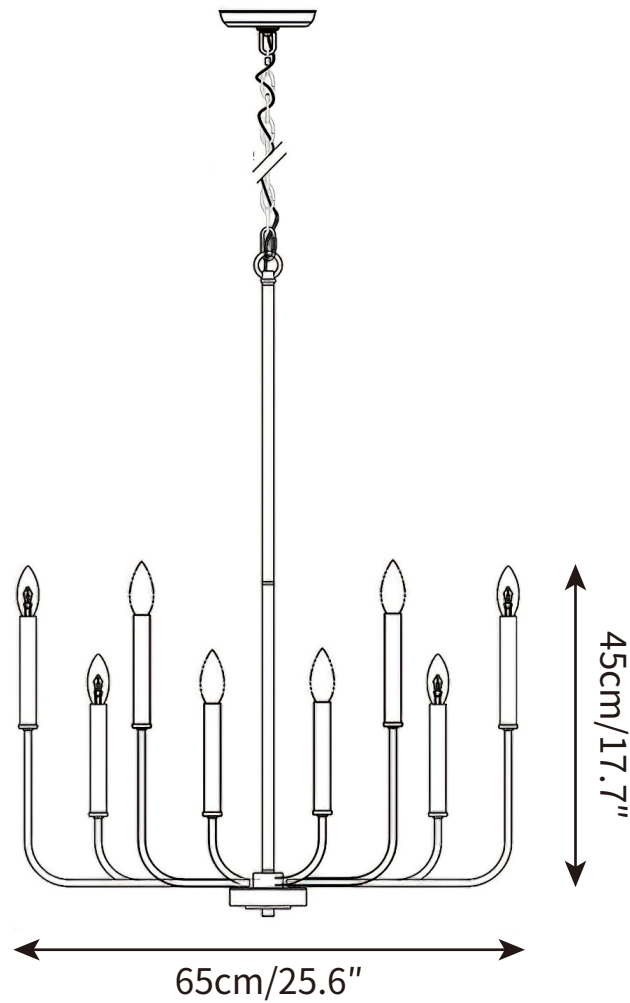

KAYLA 8 -CANDLE CHANDELIER

CHANDELIERS

SPECIFICATION SHEET
INTERNATIONAL

ABOUT

Sculptural elegance is informed by the simplicity of line in this mid-century modern chandelier. Crafted of sturdy metal, its graceful, seamless curvature and elongated tubular arms lend fluidity and modern appeal to this modern minimalist silhouette. Discover the high-end appeal in the antique brass brushed finish with delicate manual handcraft skills. With symmetric arms, the linear footprint of this piece will complement oval or rectangle dining room tables and is ideal for kitchen islands, bedrooms, living rooms, foyer, and entryways.

LEAD TIME

4 - 7 weeks

LIGHT SOURCE

E14*15W LED
2700K warm white
Not dimmable
Lamp included

INSTALLATION

Ceiling mount,
hardwired.

ROD LENGTH

Rod lengths range between
50cm-150cm, in

PRODUCT SIZE

Dia 65cm x H 45cm

FITTING FINISHES

Gold

SHADE COLOURS

Gold

Materials

Metal, Iron

CERTIFICATION

CE/CCC/UL/SAA/KC

WARRANTY

3 years

Voltage

AC 110-240V

WEIGHT

5kg