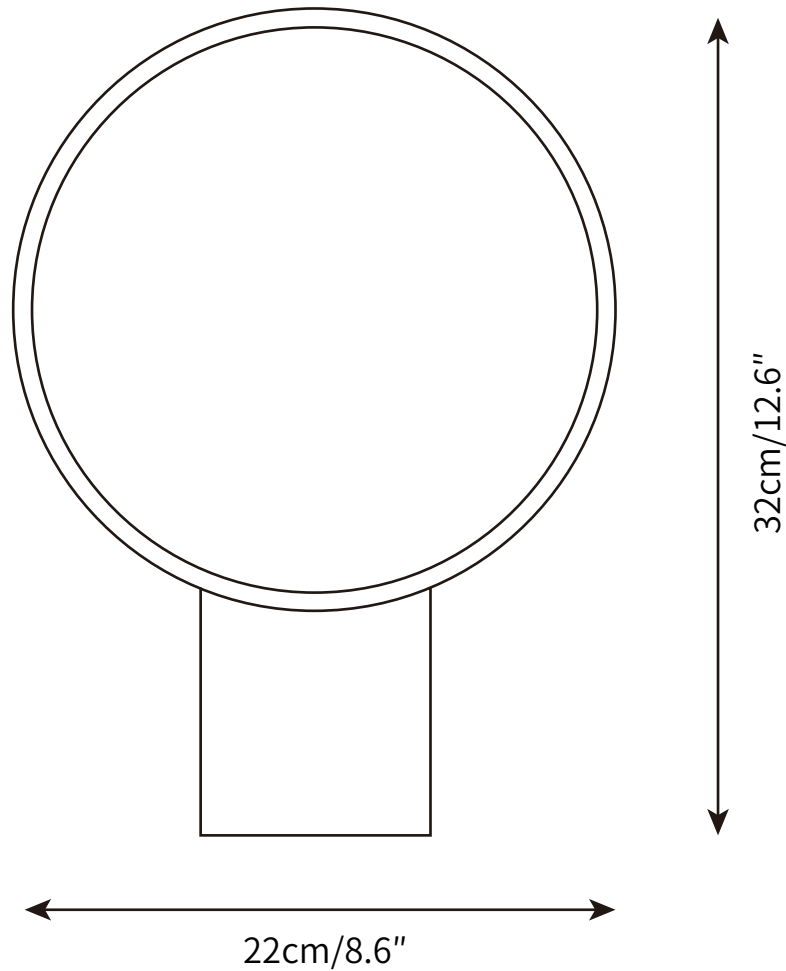

GRINGO TABLE LAMP
TABLE LAMP

SPECIFICATION SHEET
INTERNATIONAL

GRINGO TABLE LAMP
TABLE LAMP

SPECIFICATION SHEET
INTERNATIONAL

ABOUT

You're in for a surprise when you light Gringo! He'll scatter speckles of light over your interior. Enjoy the way this Table lamp shines its light through its openwork shade and illuminates your space!

LEAD TIME

4 - 7 weeks

LIGHT SOURCE

E27 40W LED
2700K warm white
Not dimmable
Lamp included

FLEX CORD COLOURS

Black Switched Plug Wire,
Length 150cm / 59"

PRODUCT SIZE

Dia 22cm x H 32cm