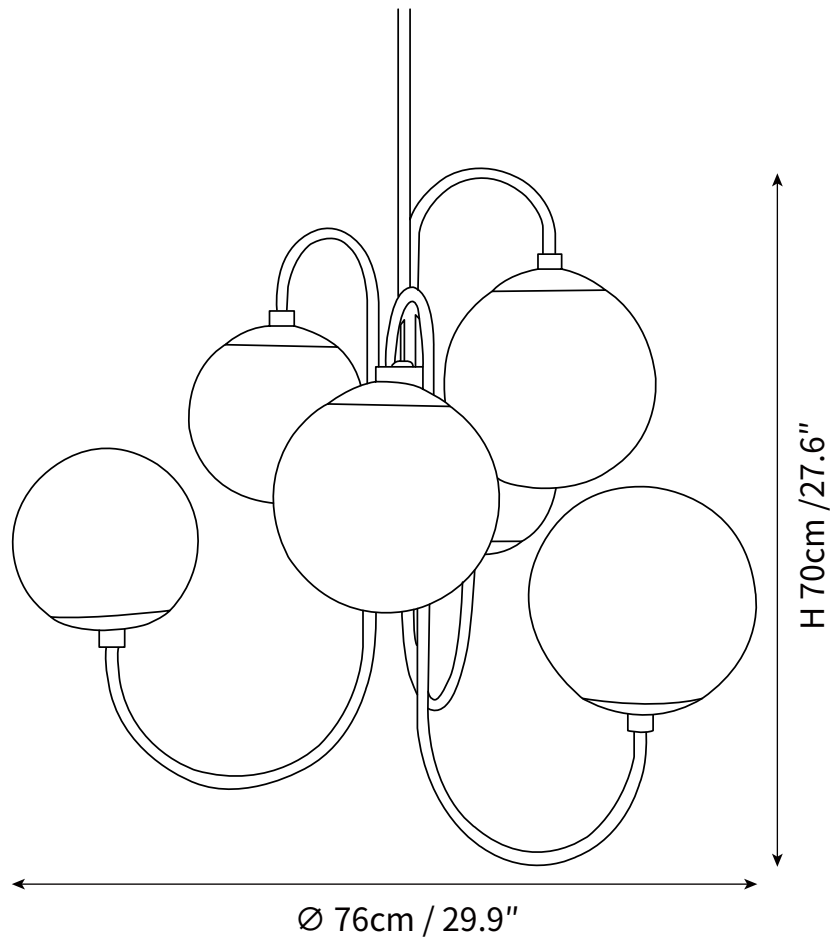

GOOSENECK CHANDELIER
CHANDELIER

SPECIFICATION SHEET
INTERNATIONAL

GOOSENECK CHANDELIER

CHANDELIER

SPECIFICATION SHEET
INTERNATIONAL

ABOUT

We worked with Austin, Texas-based design studio Pelle to create this curvaceous chandelier. You'll love the soft light its salt-blasted glass globes give off.

LEAD TIME

4 - 7 weeks

LIGHT SOURCE

E14 15W LED
2700K warm white
Not dimmable
Lamp included

INSTALLATION

Ceiling mount,
hardwired.

ROD LENGTH

Black Braided Cable,
Length 150cm / 59".

PRODUCT SIZE

Dia 76cm x H 70cm

FITTING FINISHES

Gold

SHADE COLOURS

White

Materials

Metal, Glass