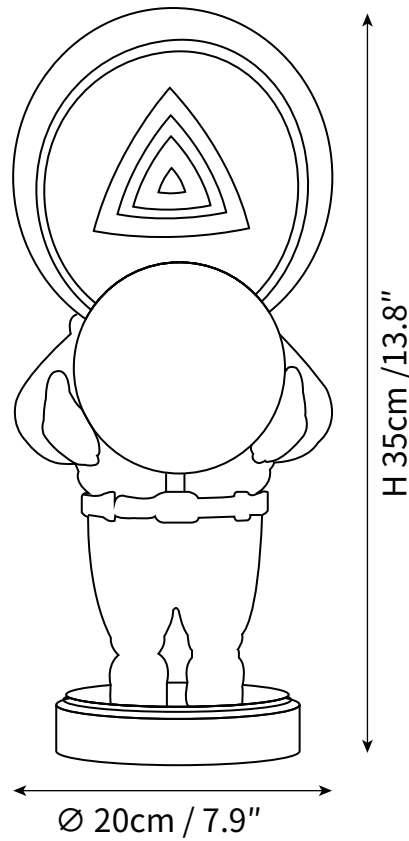

GAME TABLE LAMP

TABLE LAMP

SPECIFICATION SHEET
INTERNATIONAL

ABOUT

This is a game table lamp with a variety of colors to choose from, bringing a warm and comfortable light source to your room, with a unique shape, whether it is a bedroom or a living room, it can bring you a very romantic atmosphere.

LEAD TIME

4 - 7 weeks

LIGHT SOURCE

G9*3W LED
2700K warm white
Not dimmable
Lamp included

FLEX CORD COLOURS

Black Switched Plug Wire,
Length 150cm / 59"

PRODUCT SIZE

Dia 20cm x H 35cm

FITTING FINISHES

Red, Yellow, Blue, White

SHADE COLOURS

White

Materials

Metal, Resin, PLA

CERTIFICATION

CE/CCC/UL/SAA/KC

WARRANTY

3 years

Voltage

AC 110-240V

WEIGHT

3kg