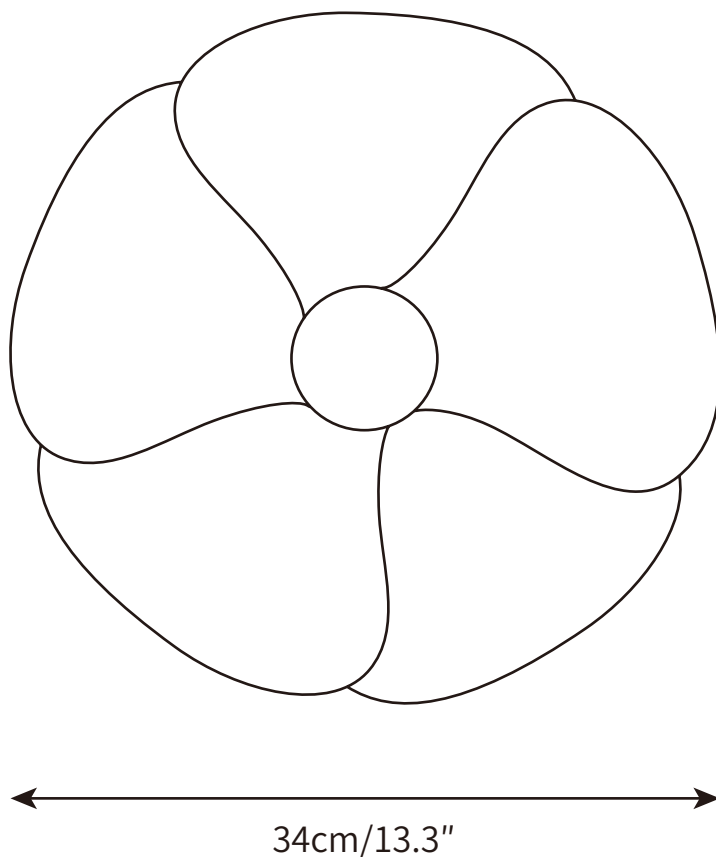

FLOWER WALL LAMP  
WALL SCONCE

SPECIFICATION SHEET  
INTERNATIONAL

# FLOWER WALL LAMP

WALL SCONCE

SPECIFICATION SHEET  
INTERNATIONAL

## PRODUCT SIZE

Dia 34cm