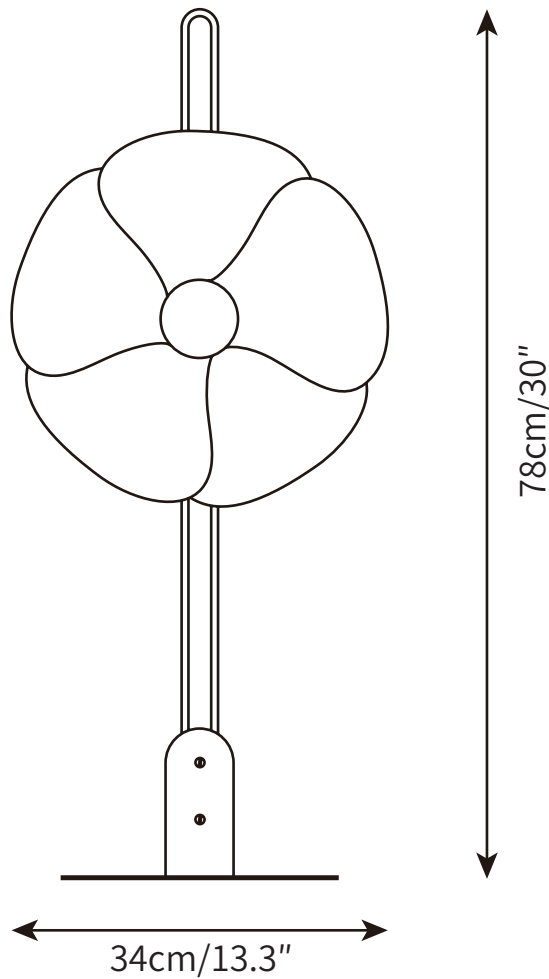

FLOWER TABLE LAMP  
TABLE LAMP

SPECIFICATION SHEET  
INTERNATIONAL

# FLOWER TABLE LAMP

TABLE LAMP

SPECIFICATION SHEET  
INTERNATIONAL

## ABOUT

Beautiful flowers Table lamp, designed In 1967, Our invented a flower shaped lighting device, made of aluminum petals fixed on two chromed metal wires, He used this silver caped bulb, which was new at the time, and produced very high quality reflected lighting.

## PRODUCT SIZE

Dia 34cm x H 78cm