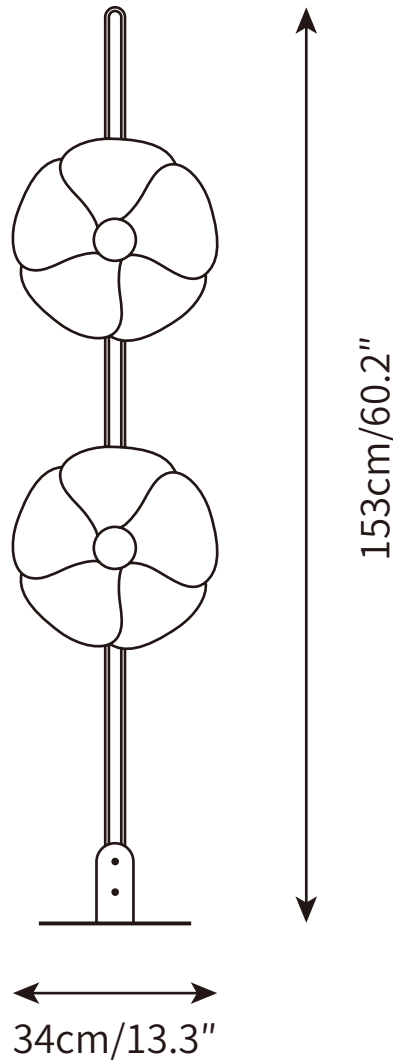

FLOWER FLOOR LAMP
FLOOR LAMP

SPECIFICATION SHEET
INTERNATIONAL

FLOWER FLOOR LAMP

FLOOR LAMP

SPECIFICATION SHEET
INTERNATIONAL

ABOUT

Beautiful flowers Floor lamp, designed In 1967, Our invented a flower shaped lighting device, made of aluminum petals fixed on two chromed metal wires, He used this silver caped bulb, which was new at the time, and produced very high quality reflected lighting.

LEAD TIME

4 - 7 weeks

LIGHT SOURCE

E27 40W LED
2700K warm white
Not dimmable
Lamp included

FLEX CORD COLOURS

Black Switched Plug Wire,
Length 200cm / 78.7"

PRODUCT SIZE

Dia 34cm x H 153cm