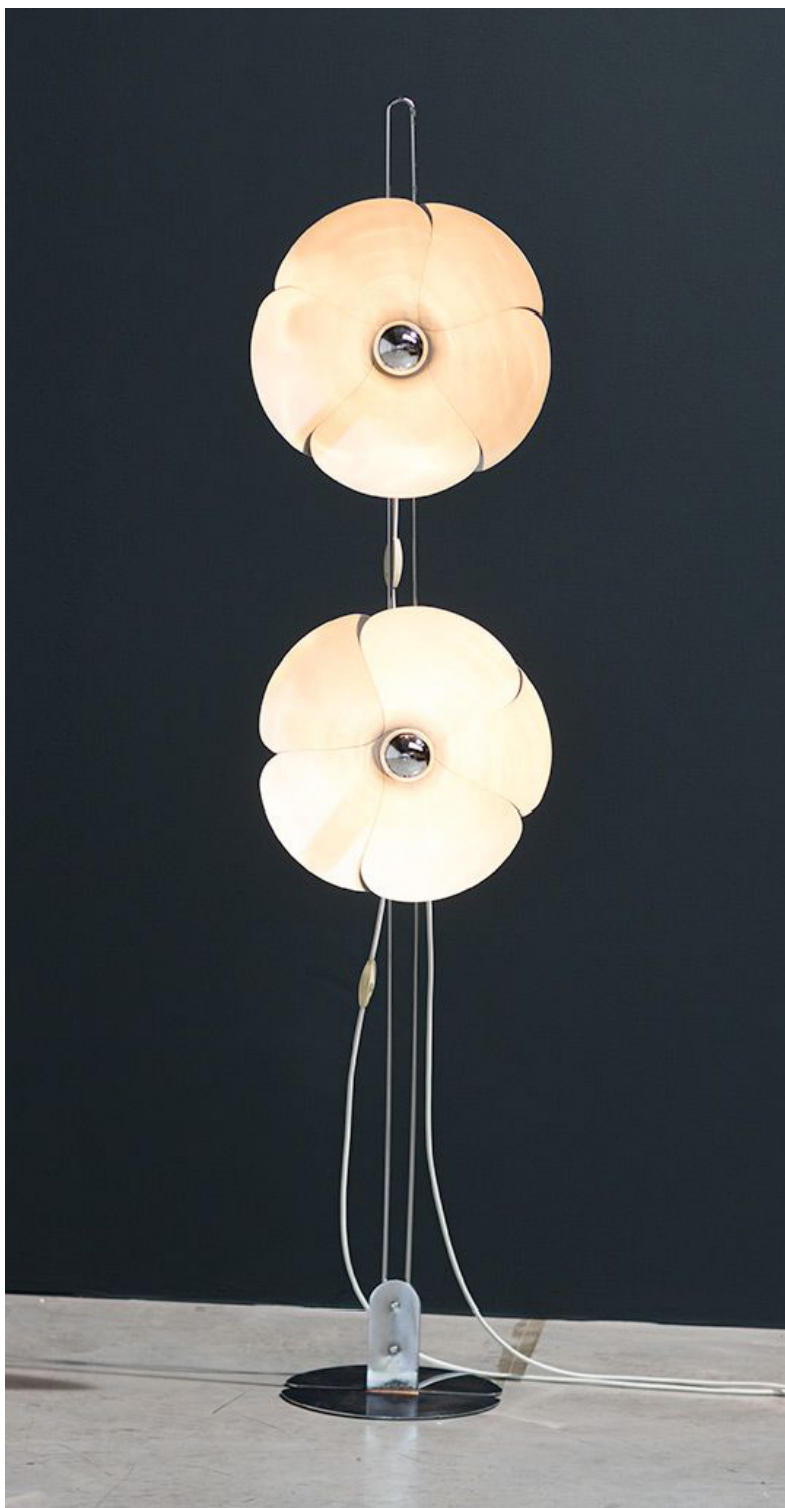

FLOWER FLOOR LAMP
FLOOR LAMP

SPECIFICATION SHEET
INTERNATIONAL

FLOWER FLOOR LAMP

FLOOR LAMP

SPECIFICATION SHEET
INTERNATIONAL

ABOUT

Beautiful flowers Floor lamp, designed In 1967, Our invented a flower shaped lighting device, made of aluminum petals fixed on two chromed metal wires, He used this silver caped bulb, which was new at the time, and produced very high quality reflected lighting.

LEAD TIME

4 - 7 weeks

LIGHT SOURCE

E27 40W LED
2700K warm white
Not dimmable
Lamp included

FLEX CORD COLOURS

Black Switched Plug Wire,
Length 200cm / 78.7"

PRODUCT SIZE

Dia 34cm x H 153cm

FITTING FINISHES

Silver

SHADE COLOURS

Silver

Materials

Metal

CERTIFICATION

CE/CCC/UL/SAA/KC