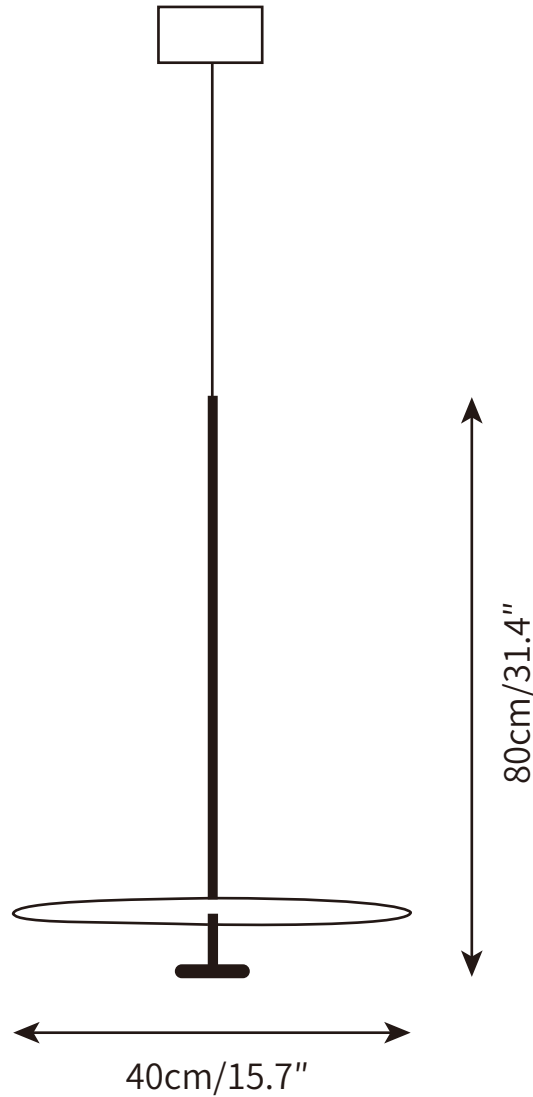

FLAT PENDANT LAMP
PENDANT

SPECIFICATION SHEET
INTERNATIONAL

FLAT PENDANT LAMP

PENDANT

SPECIFICATION SHEET
INTERNATIONAL

ABOUT

The Flat Pendant lights are expressed as metal planes placed at different heights. They reflect the light from their surfaces, projecting an enveloping luminance. Hanging from a cable from the ceiling the pendant light fittings are both delicate yet strikingly graphic appearing to float overhead.

LEAD TIME

4 - 7 weeks

LIGHT SOURCE

Integrated LED,
Warm White (2700K to 3300K),
Cool White (3300K to 5300K),
Not dimmable

INSTALLATION

Ceiling mount
Supplied with external driver.

FLEX CORD COLOURS

Black Braided Cable,
Length 150cm / 59".

PRODUCT SIZE

Dia 40cm x H 80cm

FITTING FINISHES

Grey

SHADE COLOURS

White

CERTIFICATION

CE/CCC/UL/SAA/KC

WARRANTY

3 years

Materials

Metal

Voltage

AC 110-240V

WEIGHT

3kg